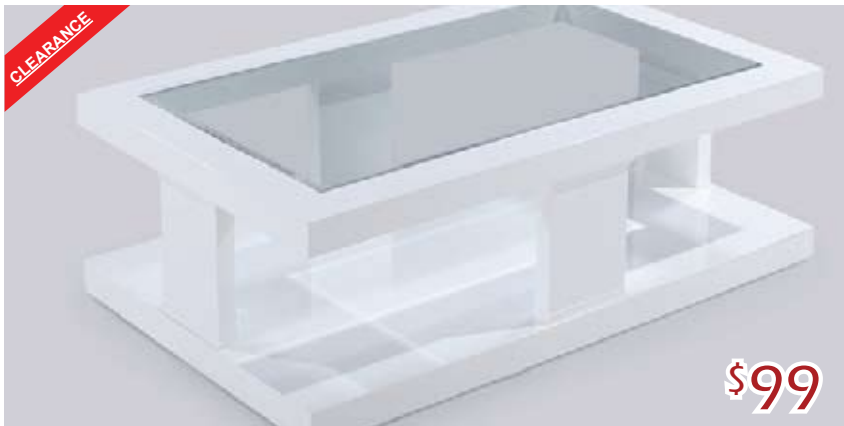

#47253 29" Swivel Stool (2/bx)

\$29

#47311 29" Swivel Stool (2/bx)

\$39

#47421 Ind/out Acacia Wood Bench

\$72/3pc set

#46277-14
Coffee: 44"x 20"x 17"H
End: 21"X 20"x 19"H
(3pc/Box)

#46277-70

#46277-07

#46277-45

#46277-70
Coffee: 48"x 24"x 18"H
End: 22"X 22"x 23"H
(3pc/Box) Solid Wood Leg

#46264-07

\$99/3pc set

#46281 Coffee Table

\$99

#46290 Coffee Table