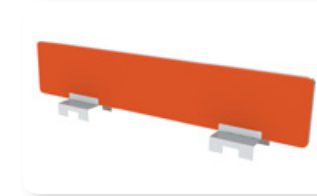

## EYHOV Add Ons

Side table: 20" x 48" Melamine Surface Powder Coated Steel Frame/Leg

End table: 20" x 63" Melamine Surface Powder Coated Steel Frame/Leg

Modesty panel: Connects to EYHOV Single Desk

White Glacier Maple-Hardrock BrasilWood SandCastle  
Standard finishes Minimum Qty. Required

## EYHOV Privacy Screens

RAIL&RISE Side Privacy Screen w/bag Hook

RAIL Front Privacy Screen

Rail Wide Front Privacy Screen

RISE Front Privacy Screen