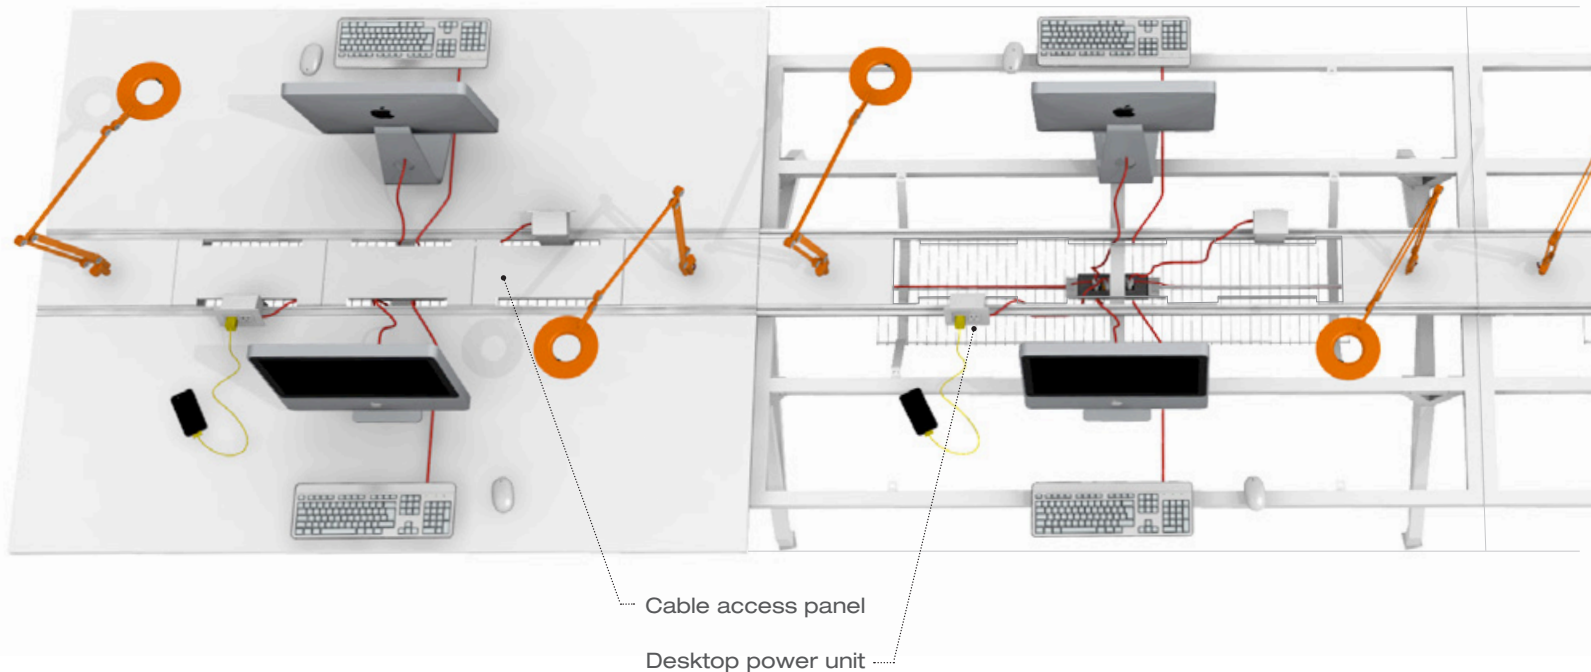

## Wire Management Made Simple

Scale 1:1 offers a full line of power management products: Under Desk Wire Management, Desktop Power, USB ports, CPU Holders, Monitor Arms and more.

LED task light by Pablo Designs