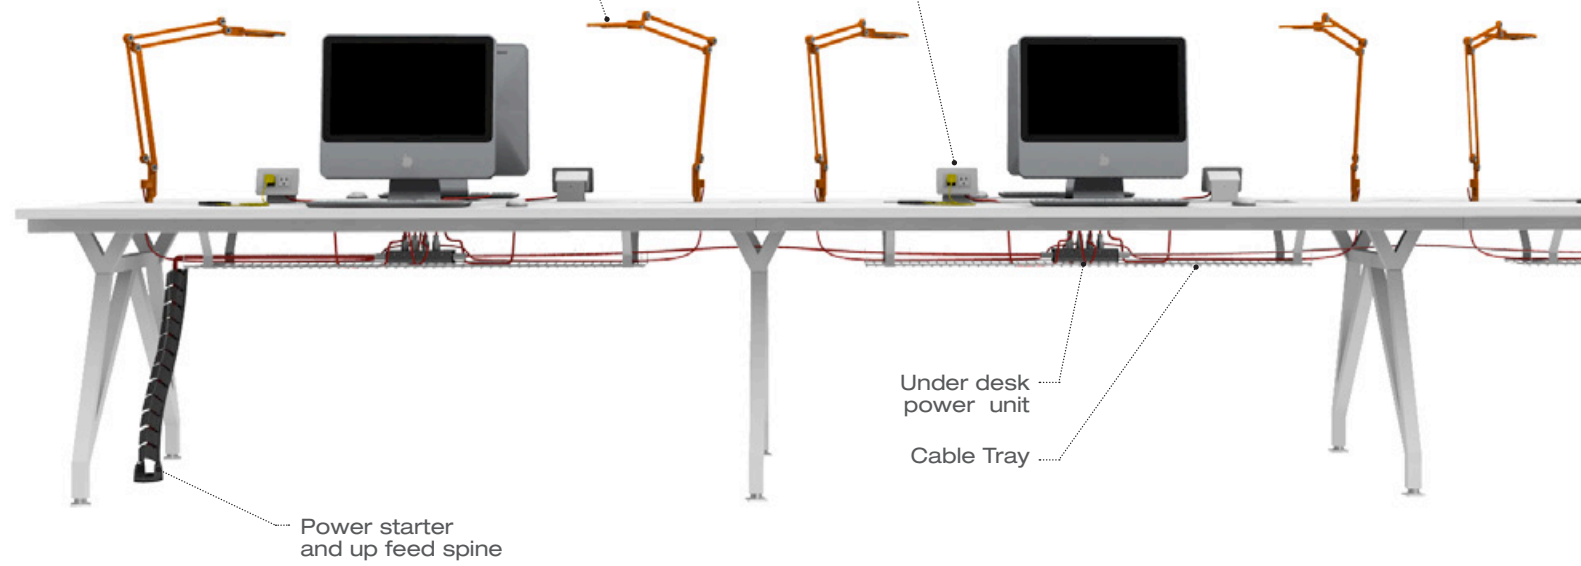

LED task light by Pablo Designs

Desktop power unit

Under desk power unit

Cable Tray

Power starter and up feed spine