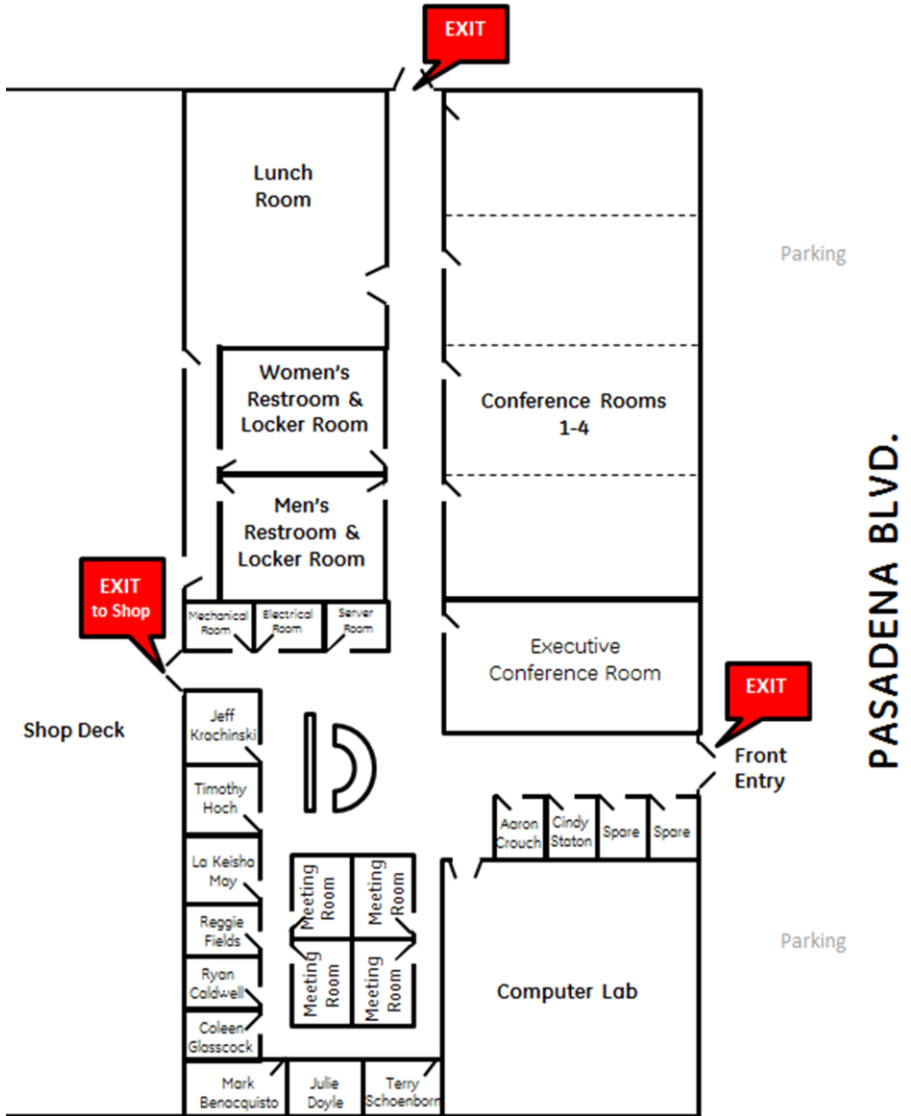

The APM Training & Development Center