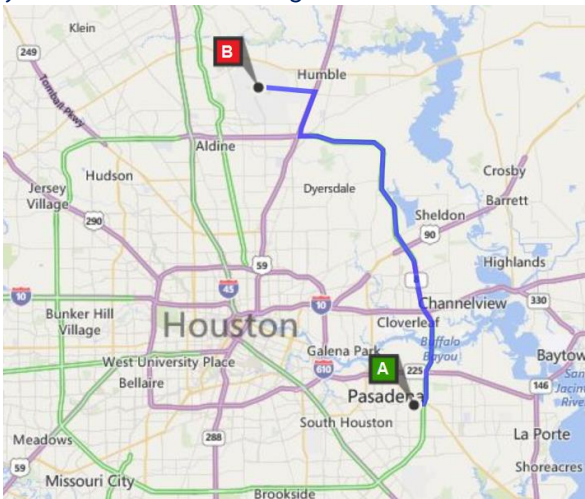

2. George Bush Intercontinental Airport (IAH)
  2800 N Terminal Rd
  Houston, TX 77032
  More: <http://www.fly2houston.com/iah>

Approximately 31.4 mi, 40 min driving 48 min with traffic