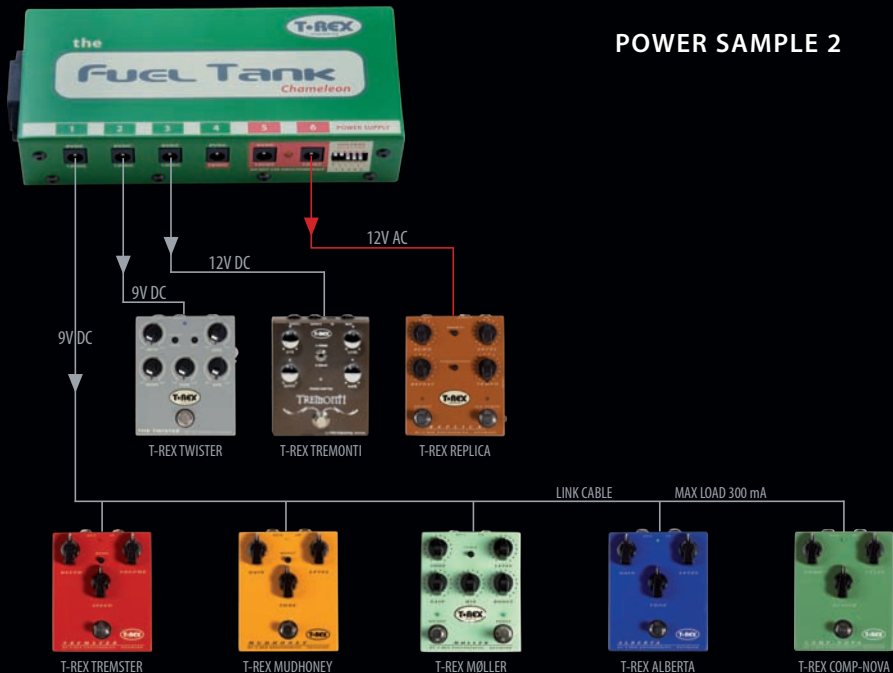

POWER SAMPLE 2