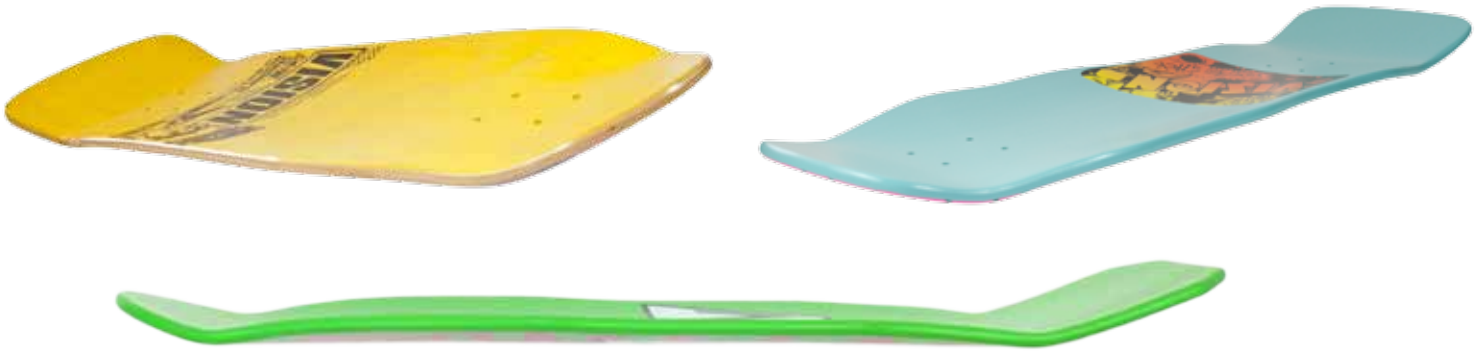

VISION MODERN CONCAVE CLASSIC REISSUES

VISION CLASSIC REISSUES ON NEW MODERN CONCAVE! MADE TO PERFORM WITH TODAY'S SKATING IN MIND. WELCOME TO THE MODERN WORLD.

@VISIONSKATEBOARDING
/VISIONSKATEBOARDING

**PSYCHO STICK
CONCAVE**
BD0V5N
10" x 30 1/4"
15" WB
NOSE: 4 1/4"
TAIL: 6 1/2"

**GATOR II
CONCAVE**
BD0V27N
10 1/4" x 30 1/2"
15 1/2" WB
NOSE: 4 1/4"
TAIL: 6 1/2"

**ORIGINAL MG
CONCAVE**
BD0V4N
10" x 30 1/4"
15 1/2" WB
NOSE: 4 1/4"
TAIL: 6 1/4"

VISION SKATEBOARDS

**JINX
CONCAVE**
BD0V32N
10" x 30 1/4"
15 1/4" WB
NOSE: 4 1/4"
TAIL: 6 1/2"

**ORIGINAL
JINX CONCAVE**
BD0V1N
10" x 30 1/4"
15 1/4" WB
NOSE: 4 1/4"
TAIL: 6 1/2"

**LEE RALPH
CONCAVE**
BD0V8N
10 1/4" x 30 3/4"
15 1/2" WB
NOSE: 4 1/4"
TAIL: 6 3/4"

**AGGRESSOR 2
CONCAVE**
BD0V30N
10" x 30 1/4"
15 1/4" x
NOSE: 4 1/4"
TAIL: 6 1/2"

ALL DECKS AVAILABLE IN A WIDE VARIETY OF COLORS. MAKE SURE TO ASK YOUR REP WHAT'S IN STOCK...
COLORS SUBJECT TO CHANGE

VISION CLASSIC REISSUES