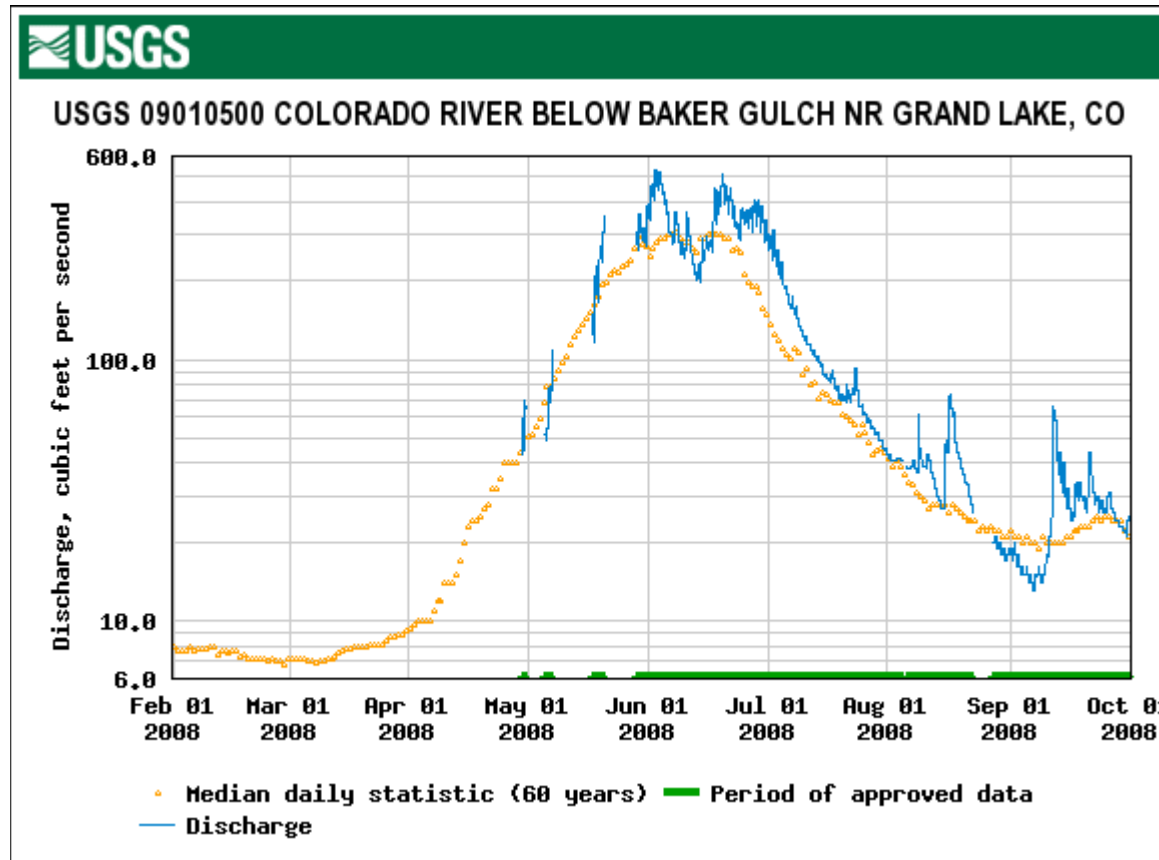

Upper Colorado River Watershed

Willow Creek Pass Snotel

		Dry Spring	Avg Spring	Wet Spring	Dry Spring	Avg Spring	Wet Spring
LOW March 1 SWE	Min Dust		2015		2006	2008	2010
	Avg Dust	2012			2007	2009	2011
	Max Dust			2010	2012	2015	2013
							2014
AVG March 1 SWE	Min Dust				Low SWE	Avg SWE	High SWE
	Avg Dust				2010	2009	2006
	Max Dust		2009	2013	2012	2013	2007
					2015		2008
							2011
							2014
HIGH March 1 SWE	Min Dust	2007			Min Dust	Avg Dust	Max Dust
	Avg Dust		2008	2011, 2014			2006
	Max Dust	2006			2007		
						2008	
							2009
							2010
						2011	
						2012	
							2013
						2014	
					2015		

Upper Colorado River Watershed – Willow Creek Pass Snotel, Colorado River below Baker Gulch
WY 2016 = High March 1 SWE

WY 2006: High March 1 SWE, Dry Spring, Max- Dust

WY 2007: High March 1 SWE, Dry Spring, Min+ Dust

WY 2008: High March 1 SWE, Avg Spring, Avg Dust

WY 2011: High March 1 SWE, Wet Spring, Avg Dust

WY 2014: High March 1 SWE, Wet Spring, Avg Dust