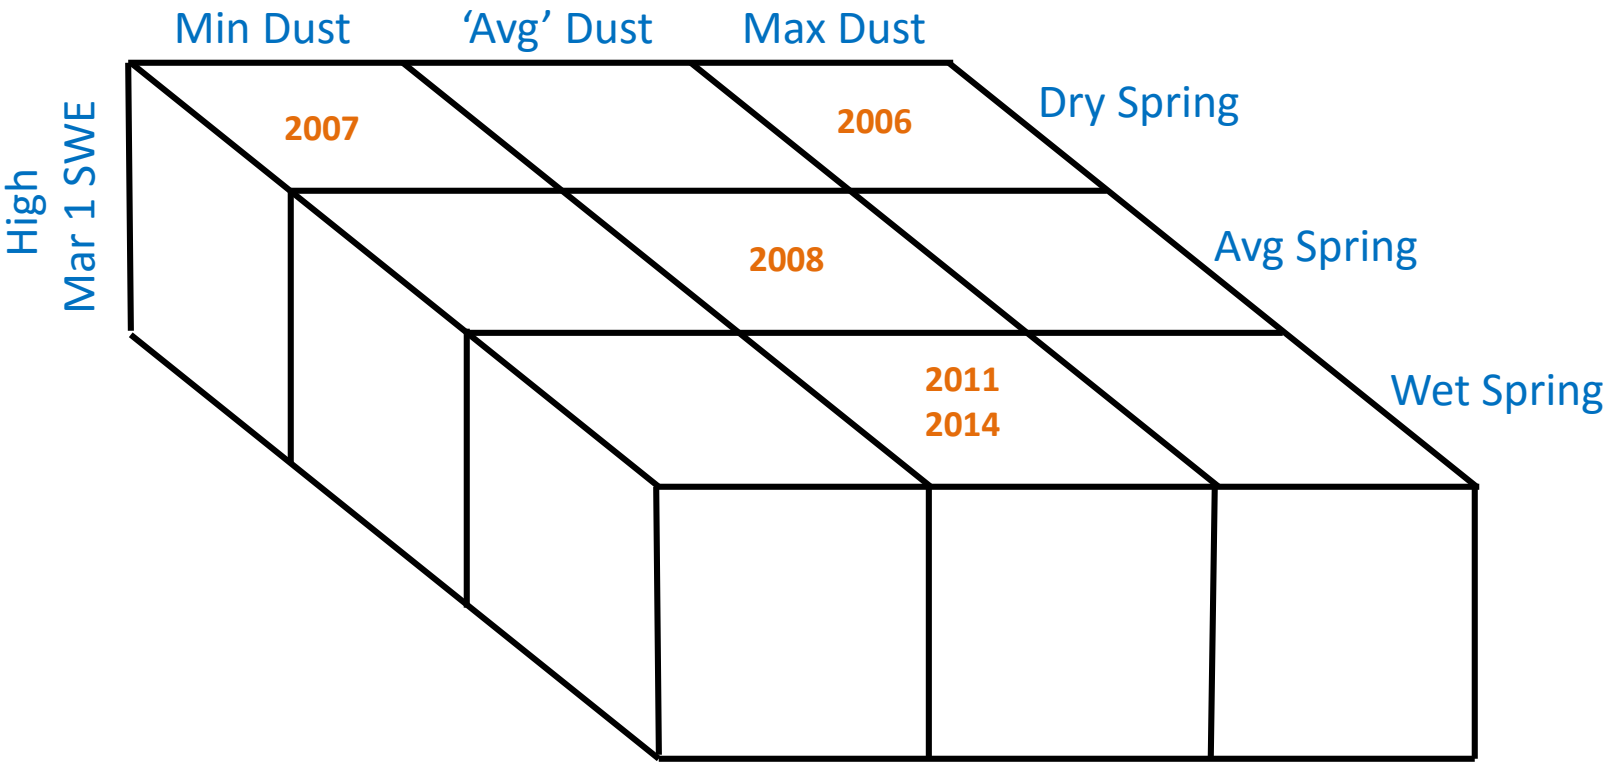

Upper Colorado River Watershed – Willow Creek Pass Snotel, Colorado River below Baker Gulch
WY 2016 = High March 1 SWE