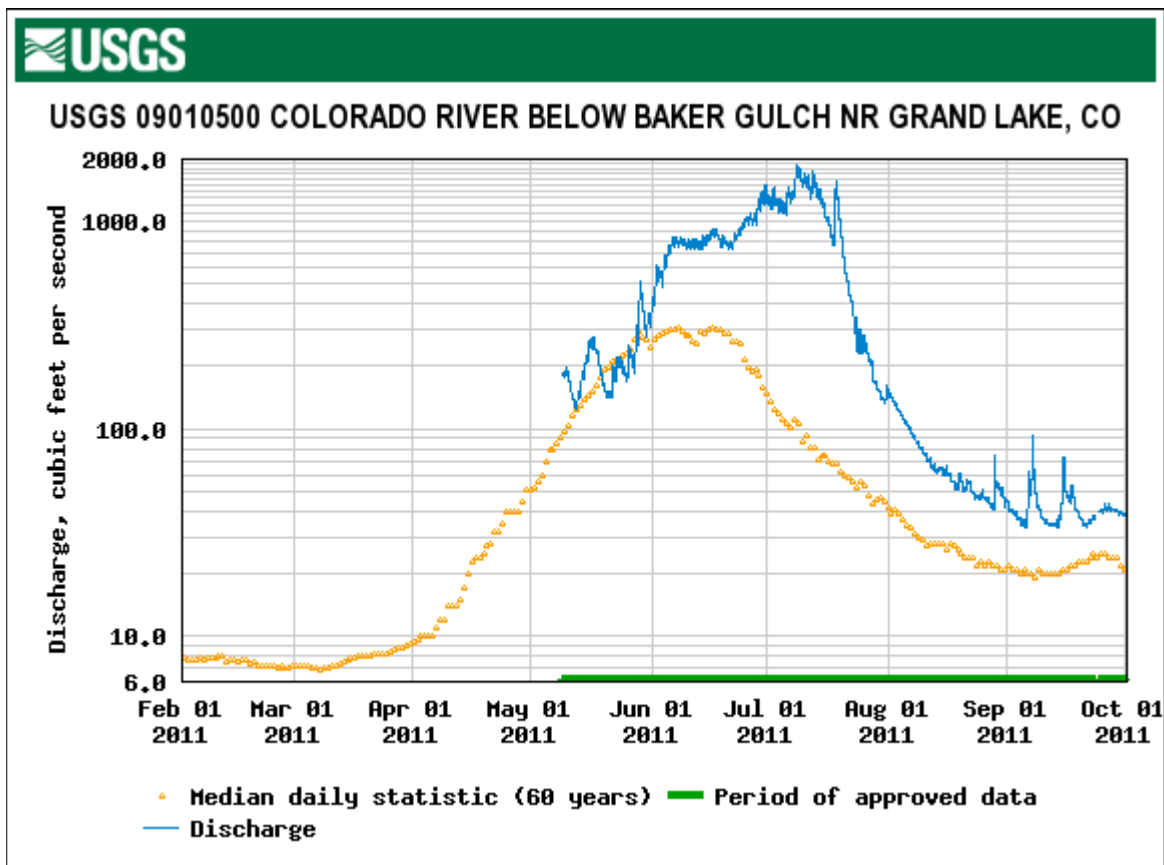

Upper Colorado River Watershed – Willow Creek Pass Snotel, Colorado River below Baker Gulch
WY 2016 = High March 1 SWE

WY 2006: High March 1 SWE, Dry Spring, Max- Dust

WY 2007: High March 1 SWE, Dry Spring, Min+ Dust

WY 2008: High March 1 SWE, Avg Spring, Avg Dust

WY 2011: High March 1 SWE, Wet Spring, Avg Dust

WY 2014: High March 1 SWE, Wet Spring, Avg Dust