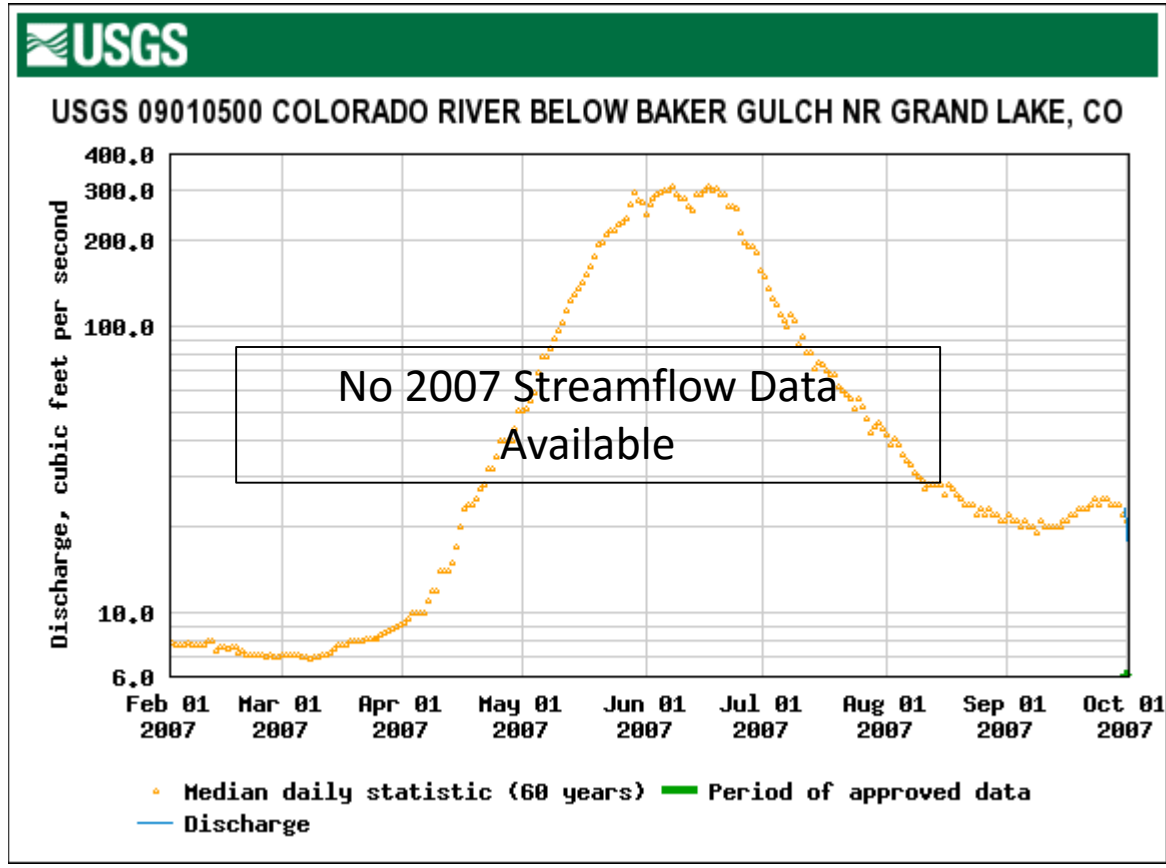

Upper Colorado River Watershed

Willow Creek Pass Snotel

		Dry Spring	Avg Spring	Wet Spring	Dry Spring	Avg Spring	Wet Spring
LOW March 1 SWE	Min Dust		2015		2006	2008	2010
	Avg Dust	2012			2007	2009	2011
	Max Dust			2010	2012	2015	2013
							2014
AVG March 1 SWE	Min Dust				Low SWE	Avg SWE	High SWE
	Avg Dust				2010	2009	2006
	Max Dust		2009	2013	2012	2013	2007
					2015		2008
							2011
							2014
HIGH March 1 SWE	Min Dust	2007			Min Dust	Avg Dust	Max Dust
	Avg Dust		2008	2011, 2014			2006
	Max Dust	2006			2007		
						2008	
							2009
							2010
						2011	
						2012	
							2013
						2014	
					2015		

Upper Colorado River Watershed – Willow Creek Pass Snotel, Colorado River below Baker Gulch
WY 2016 = High March 1 SWE

WY 2006: High March 1 SWE, Dry Spring, Max- Dust

WY 2007: High March 1 SWE, Dry Spring, Min+ Dust