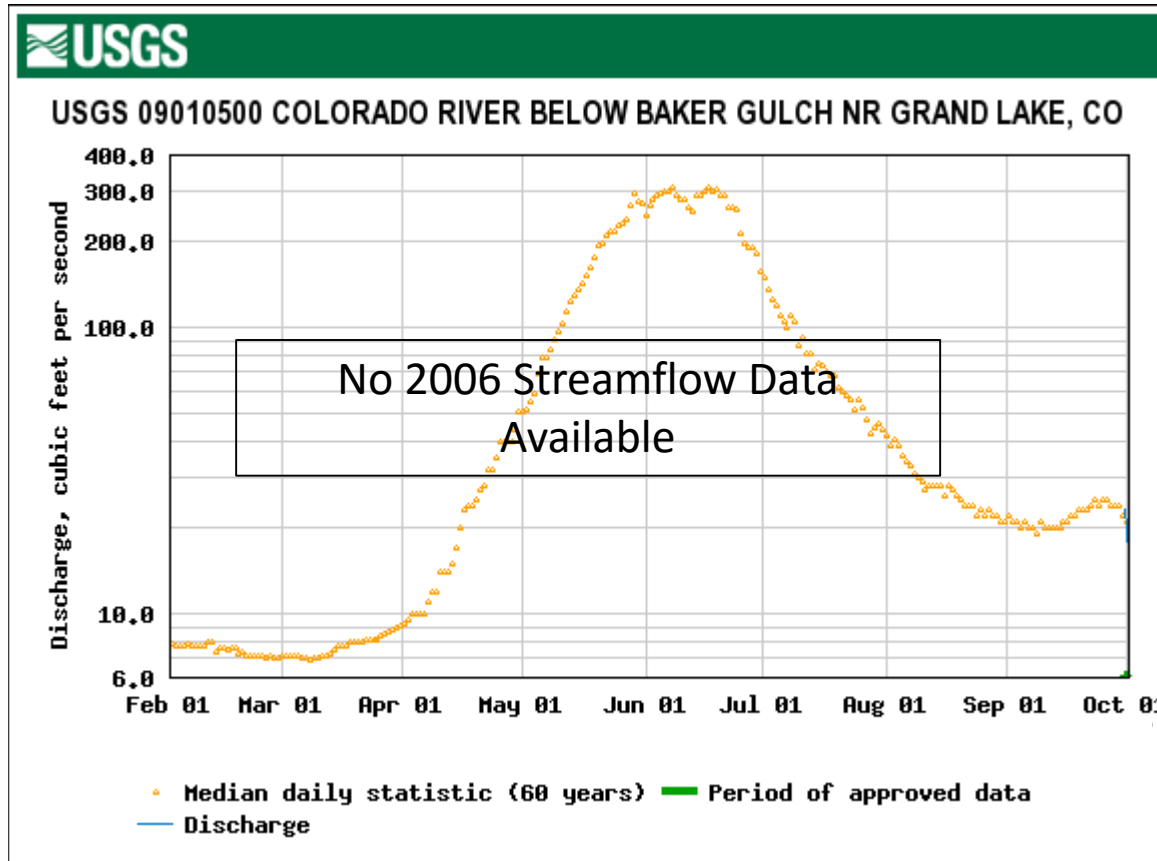

Upper Colorado River Watershed

Willow Creek Pass Snotel

		Dry Spring	Avg Spring	Wet Spring	Dry Spring	Avg Spring	Wet Spring
LOW March 1 SWE	Min Dust		2015		2006	2008	2010
	Avg Dust	2012			2007	2009	2011
	Max Dust			2010	2012	2015	2013
							2014
AVG March 1 SWE	Min Dust				Low SWE	Avg SWE	High SWE
	Avg Dust				2010	2009	2006
	Max Dust		2009	2013	2012	2013	2007
					2015		2008
							2011
							2014
HIGH March 1 SWE	Min Dust	2007			Min Dust	Avg Dust	Max Dust
	Avg Dust		2008	2011, 2014			2006
	Max Dust	2006			2007		
						2008	
							2009
							2010
						2011	
						2012	
							2013
						2014	
					2015		

Upper Colorado River Watershed – Willow Creek Pass Snotel, Colorado River below Baker Gulch
WY 2016 = High March 1 SWE

WY 2006: High March 1 SWE, Dry Spring, Max- Dust

WY 2007: High March 1 SWE, Dry Spring, Min+ Dust