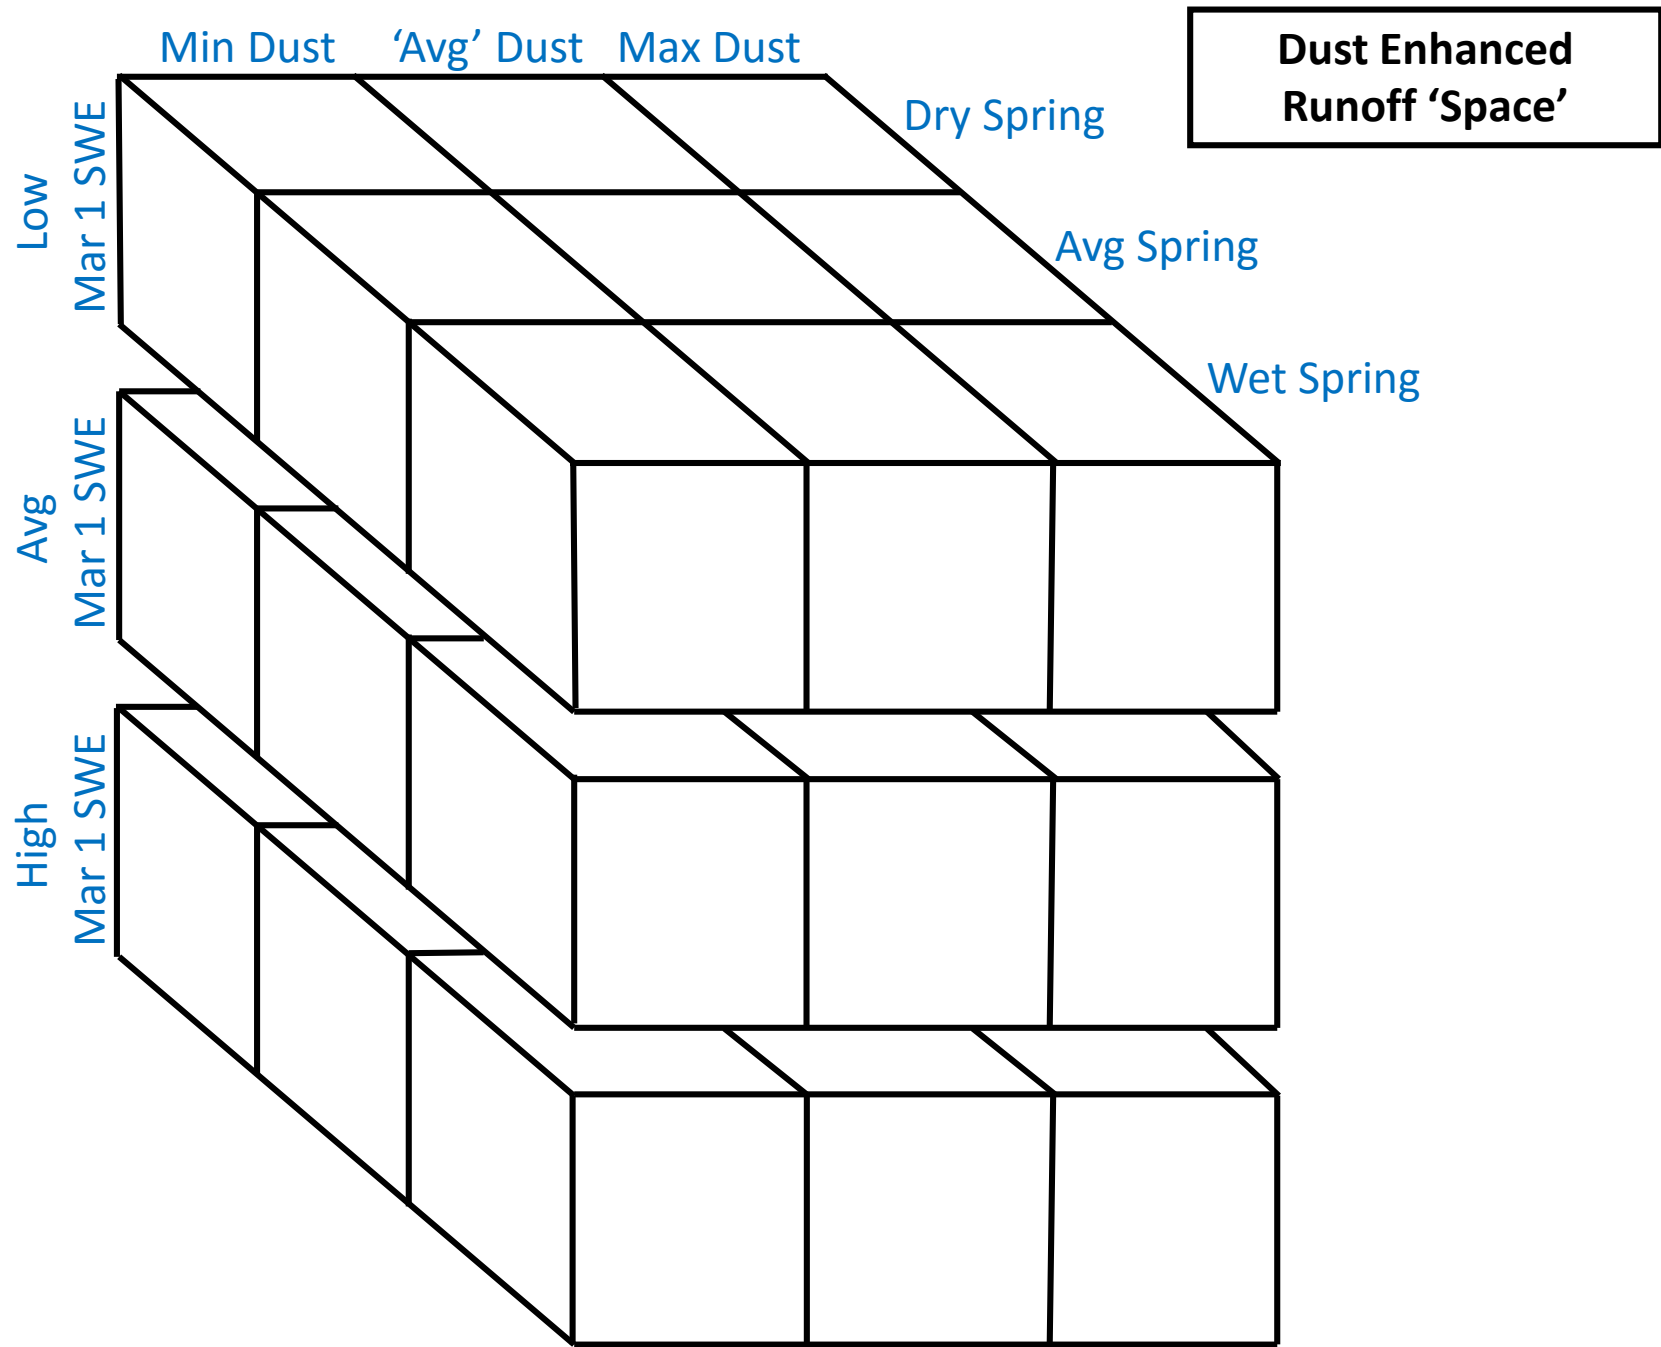

Colorado Dust-on-Snow Program

WY 2016 Dust Enhanced Runoff Classification

Upper Colorado River Watershed – Colorado River
as of: March 1, 2016 Update

for:

Willow Creek Pass Snotel, Colorado River below Baker Gulch

CODOS and Other Selected SNOTEL Sites				
% 1981-2010 Median March 1 SWE				
	Median	Actual	% Median	CODOS
	SWE	SWE	SWE	March 1
	March 1	March 1	March 1	SWE
SNOTEL Site	1981-2010	WY 2016	WY 2016	Classification
Red Mtn Pass	17.5	13.6	78%	Low
Slumgullion	10.4	12.2	117%	High
Upper San Juan	26.0	24.9	96%	Avg
Wolf Creek Summit	24.9	26.1	105%	Avg
Beartown	18.7	16.4	88%	Low
Lizard Head	12.2	13.4	110%	High
Park Cone	8.3	7.0	84%	Low
Schofield Pass	25.2	21.0	83%	Low
McClure Pass	13.5	13.6	101%	Avg
Independence Pass	12.7	12.2	96%	Avg
Hoosier Pass	10.9	11.8	108%	Avg
Grizzly Peak	13.2	13.4	102%	Avg
Berthoud Summit	13.9	13.9	100%	Avg
Willow Creek Pass	9.5	10.6	112%	High
Rabbit Ears Pass	19.1	22.8	119%	High
Mesa Lakes	12.7	12.9	102%	Avg

Upper Colorado River Watershed

Willow Creek Pass Snotel

		Dry Spring	Avg Spring	Wet Spring	Dry Spring	Avg Spring	Wet Spring
LOW March 1 SWE	Min Dust		2015		2006	2008	2010
	Avg Dust	2012			2007	2009	2011
	Max Dust			2010	2012	2015	2013
							2014
AVG March 1 SWE	Min Dust				Low SWE	Avg SWE	High SWE
	Avg Dust				2010	2009	2006
	Max Dust		2009	2013	2012	2013	2007
					2015		2008
							2011
							2014
HIGH March 1 SWE	Min Dust	2007			Min Dust	Avg Dust	Max Dust
	Avg Dust		2008	2011, 2014			2006
	Max Dust	2006			2007		
						2008	
							2009
							2010
						2011	
						2012	
							2013
						2014	
					2015		