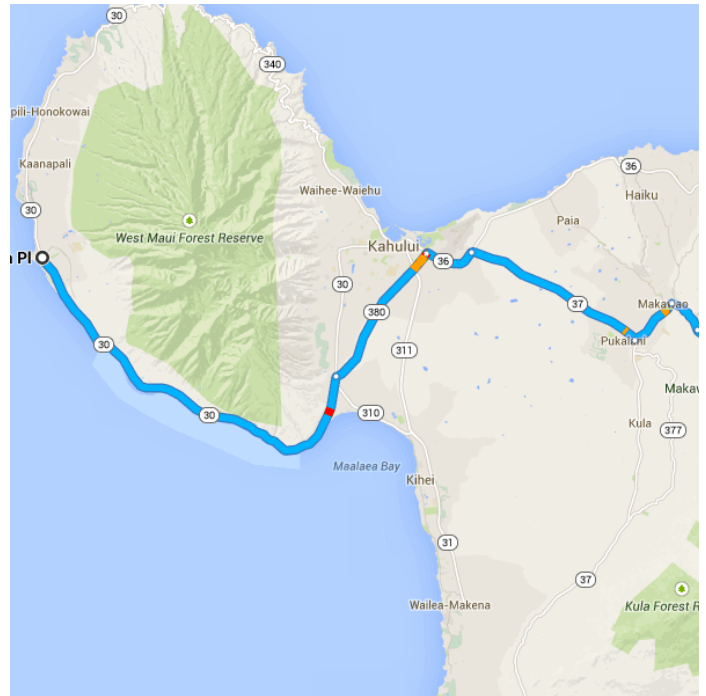

Directions from West Maui Cycles - 808-661-9005

Drive 36.2 miles, 55 min

33.8 mi / 48 min

3. Turn left on Honoapiilani Hwy (HI-30 E)

 16.5 mi
4. Turn right onto Kuilehani Hwy (HI-380)

 6.0 mi
5. Turn Right onto Hana Hwy (State Hwy 36)

 2.0 mi
6. Turn right onto Haleakala Hwy (HI-37)

 7.2 mi
7. Turn left onto Makawao Ave trough town

 2.1 mi

Continue on Piiholo Rd. Drive to
Kahakapao Rd

2.4 mi / 6 min

8. Turn Right after the church onto Piiholo Rd.

 1.5 mi
9. Turn left onto Waiahiwi Rd just after Piiholo Zipline

 0.4 mi
10. Turn right onto Kahakapao Rd up to last parking lot

 0.4 mi