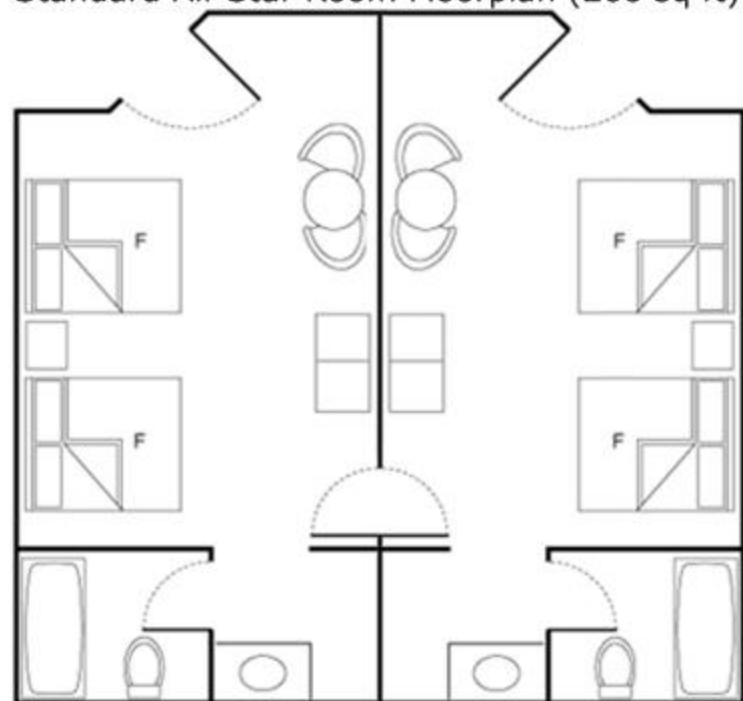

Room Number

Floor Number

Building Number

- A** Duck Pond Pool
- B** Guest Laundry and Restrooms
- C** Playground
- D** Fantasia Pool and Kiddie Pool
- E** Guest Laundry and Restrooms
- F** Walt Disney World Transportation Bus Stop
- G** Check-in Parking
- H** Check-in and Concierge
- I** Reel Fun Arcade
- J** Donald's Double Feature
- K** World Premier Food Court
- L** Disney's Magical Express Bus Stop
- DVC** Disney Vacation Club Information Center
- AED** Automated External Defibrillators
- Designated Smoking Location

Themed Stairs

1	0	0	0	0	0	0	0	0	0
0	9	8	7	6	5	4	3	2	1
1	1	1	1	1	1	1	1	1	2
1	2	3	4	5	6	7	8	9	0

Building Icon

Stairs Elevator and Ice

6	6	6	6	6	5	5	5	5	5
4	3	2	1	0	9	8	7	6	5
4	4	4	4	4	5	5	5	5	5
5	6	7	8	9	0	1	2	3	4

Themed Stairs

Standard All-Star Room Floorplan (260 sq ft)

All Star Movies has 1,920 rooms featuring central a/c, décor in the building's movie theme, 2 double beds, nightstand, telephone, small table with 2 chairs, armoire, television, wall mirror, clock radio and an open closet area with shelves on top for extra storage. A vanity area with a single sink and mirror is separate from the tub and commode. A small key-operated wall safe to hold your valuables, is located in the closet area.