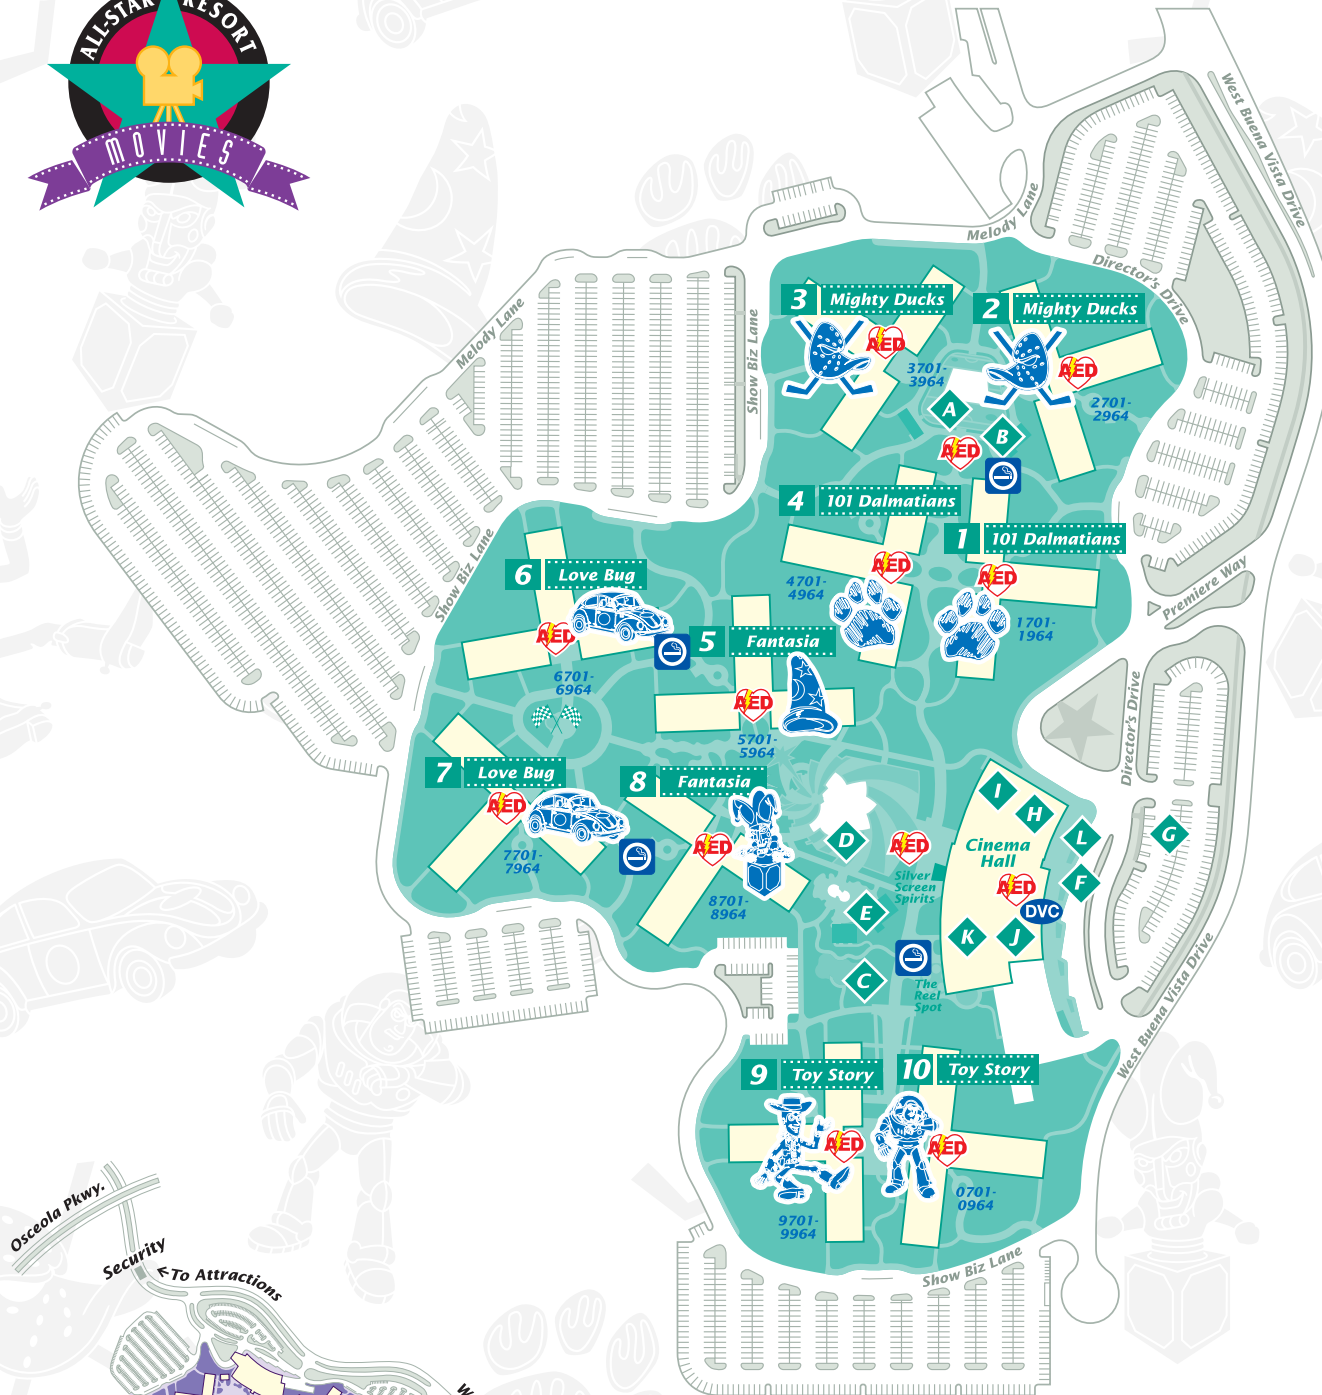

Room Number

Floor Number

Building Number

- A** Duck Pond Pool
- B** Guest Laundry and Restrooms
- C** Playground
- D** Fantasia Pool and Kiddie Pool
- E** Guest Laundry and Restrooms
- F** Walt Disney World Transportation Bus Stop
- G** Check-in Parking
- H** Check-in and Concierge
- I** Reel Fun Arcade
- J** Donald's Double Feature
- K** World Premier Food Court
- L** Disney's Magical Express Bus Stop
- DVC** Disney Vacation Club Information Center
- AED** Automated External Defibrillators
- Designated Smoking Location

Themed Stairs

1	0	0	0	0	0	0	0	0	0
0	9	8	7	6	5	4	3	2	1
1	1	1	1	1	1	1	1	1	2
1	2	3	4	5	6	7	8	9	0

Building Icon

Stairs Elevator and Ice

6	6	6	6	6	5	5	5	5	5
4	3	2	1	0	9	8	7	6	5
4	4	4	4	4	5	5	5	5	5
5	6	7	8	9	0	1	2	3	4

21	44
22	43
23	42
24	41
25	40
26	39
27	38
28	37
29	36
30	35
31	34
32	33

Themed Stairs

Building numbers marked with (D) have king rooms with disabled-access showers. (S) denotes buildings with king rooms with tubs.

All-Star Movies

Area	Bldg #	Icon
101 Dalmatians	1	Pongo
Mighty Ducks	2 (S)	Duck Hockey Mask
Mighty Ducks	3 (D)	Duck Hockey Mask
101 Dalmatians	4	Perdy
Fantasia	5 (S)	Hat
Love Bug	6	Herbie (Front)
Love Bug	7	Herbie (Back)
Fantasia	8 (D)	Jack-in-the-box
Toy Story	9	Woody
Toy Story	0	Buzz Lightyear