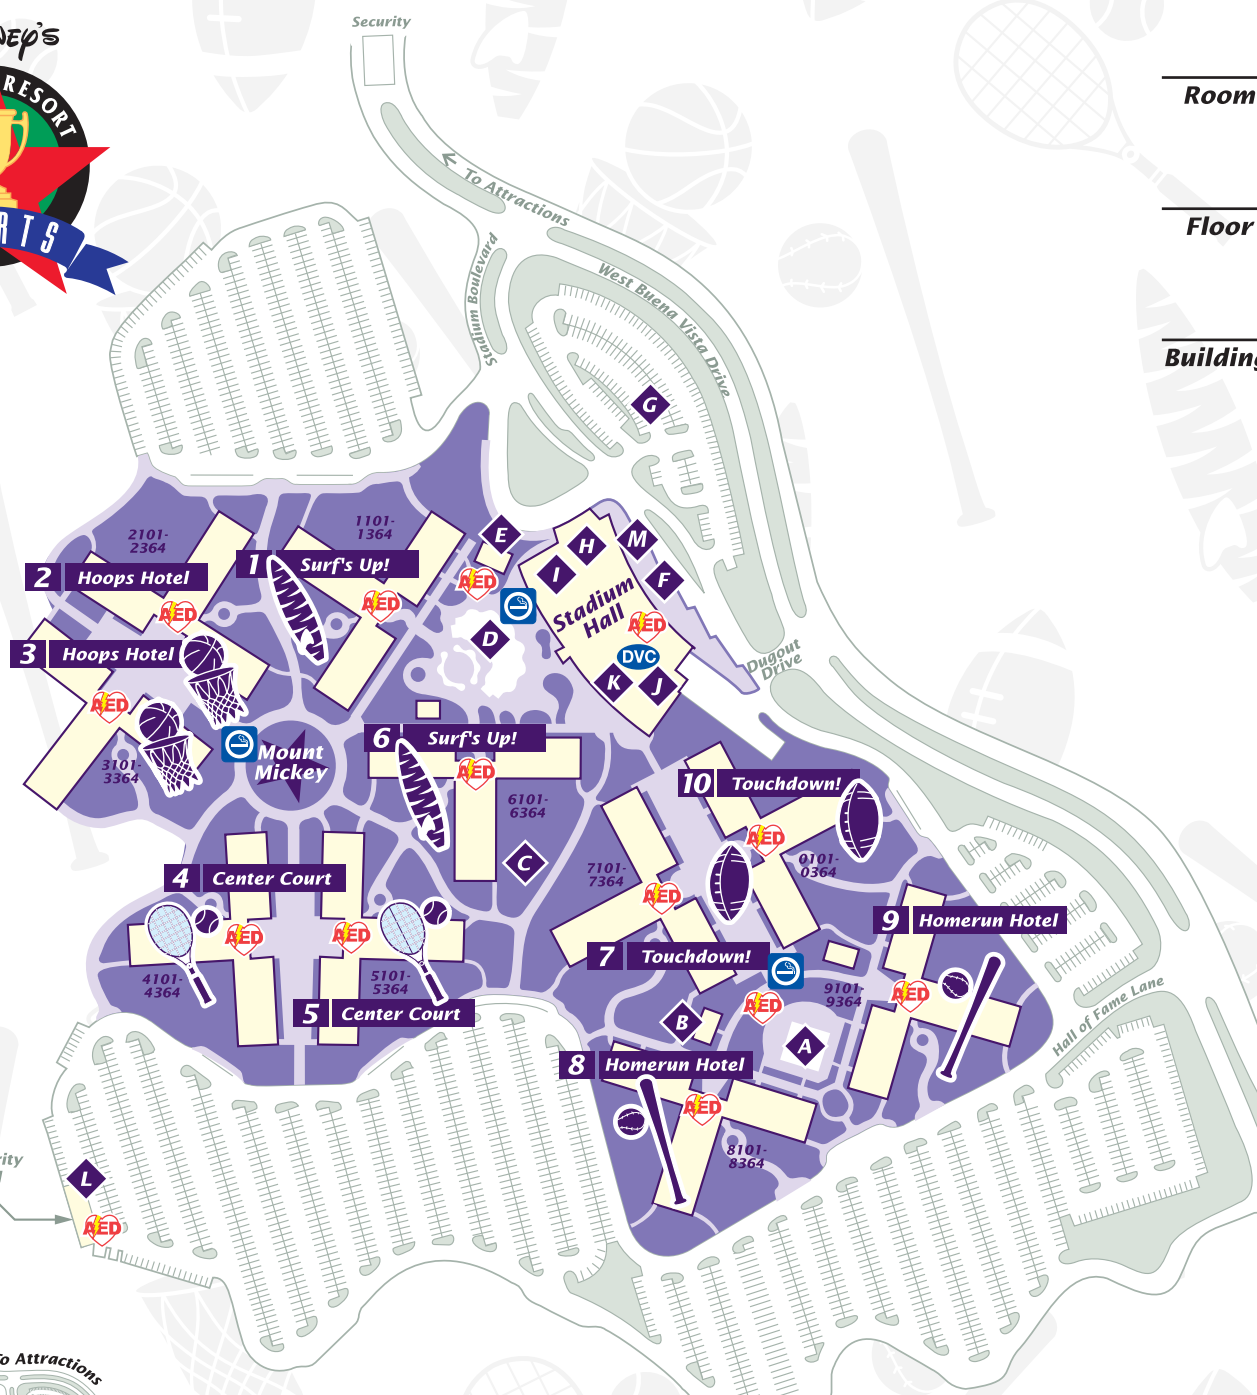

Room Number
 Floor Number
 Building Number

Osceola Pkwy.
 Security
 ← To Attractions

- A** Grand Slam Pool
- B** Guest Laundry and Restrooms
- C** Playground
- D** Surfboard Bay and Kiddie Pool
- E** Guest Laundry and Restrooms
- F** Walt Disney World Transportation Bus Stop
- G** Check-in Parking
- H** Check-in and Concierge
- I** Game Point Arcade
- J** Sport Goofy Gifts and Sundries
- K** End Zone Food Court
- L** Celebrity Hall
- M** Disney's Magical Express Bus Stop
- AED** Automated External Defibrillators
- DVC** Disney Vacation Club Information Center
- Designated Smoking Location

Themed Stairs

1	0	0	0	0	0	0	0	0	0
0	9	8	7	6	5	4	3	2	1
1	1	1	1	1	1	1	1	1	2
1	2	3	4	5	6	7	8	9	0

Building Icon

Stairs Elevator and Ice

6	6	6	6	6	5	5	5	5	5
4	3	2	1	0	9	8	7	6	5
4	4	4	4	4	5	5	5	5	5
5	6	7	8	9	0	1	2	3	4

21	44
22	43
23	42
24	41
25	40
26	39
27	38
28	37
29	36
30	35
31	34
32	33

Themed Stairs

Building numbers marked with (D) have king rooms with disabled-access showers. (S) denotes buildings with king rooms with tubs.

All-Star Movies

Area	Bldg #	Icon
101 Dalmatians	1	Pongo
Mighty Ducks	2 (S)	Duck Hockey Mask
Mighty Ducks	3 (D)	Duck Hockey Mask
101 Dalmatians	4	Perdy
Fantasia	5 (S)	Hat
Love Bug	6	Herbie (Front)
Love Bug	7	Herbie (Back)
Fantasia	8 (D)	Jack-in-the-box
Toy Story	9	Woody
Toy Story	0	Buzz Lightyear