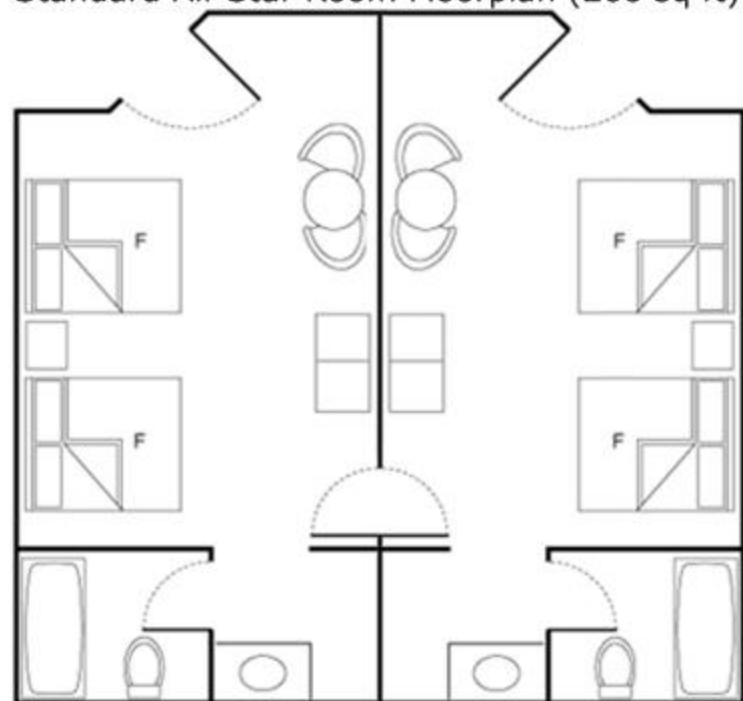

Themed Stairs

1	0	0	0	0	0	0	0	0	0
0	9	8	7	6	5	4	3	2	1
1	1	1	1	1	1	1	1	1	2
1	2	3	4	5	6	7	8	9	0

Building Icon

Stairs Elevator and Ice

6	6	6	6	6	5	5	5	5	5
4	3	2	1	0	9	8	7	6	5
4	4	4	4	4	5	5	5	5	5
5	6	7	8	9	0	1	2	3	4

Themed Stairs

Standard All-Star Room Floorplan (260 sq ft)

All Star Movies has 1,920 rooms featuring central a/c, décor in the building's movie theme, 2 double beds, nightstand, telephone, small table with 2 chairs, armoire, television, wall mirror, clock radio and an open closet area with shelves on top for extra storage. A vanity area with a single sink and mirror is separate from the tub and commode. A small key-operated wall safe to hold your valuables, is located in the closet area.