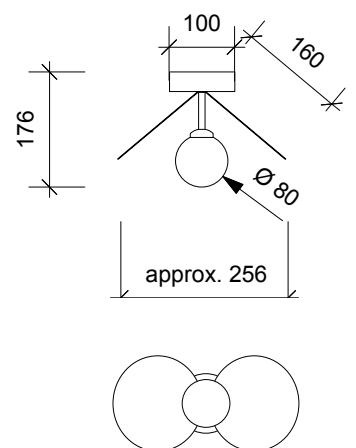

ILIOS WALL LAMP

Materials:

Powder coated metal, polished brass, glass

Colour options:

black / white, other colors available on demand

Bulb specification:

G9 lampholder (LED or halogen bulb possible) max 25W.

IP20

Sizes in mm.

ARETI

www.atelierareti.com info@atelierareti.com

Our collections are hand made and made to order, small irregularities in shape or surface will occur, they are inherent to the hand made process and should not be seen as flaws. Variations in colour and size are available for some collections, please contact Areti for more details.