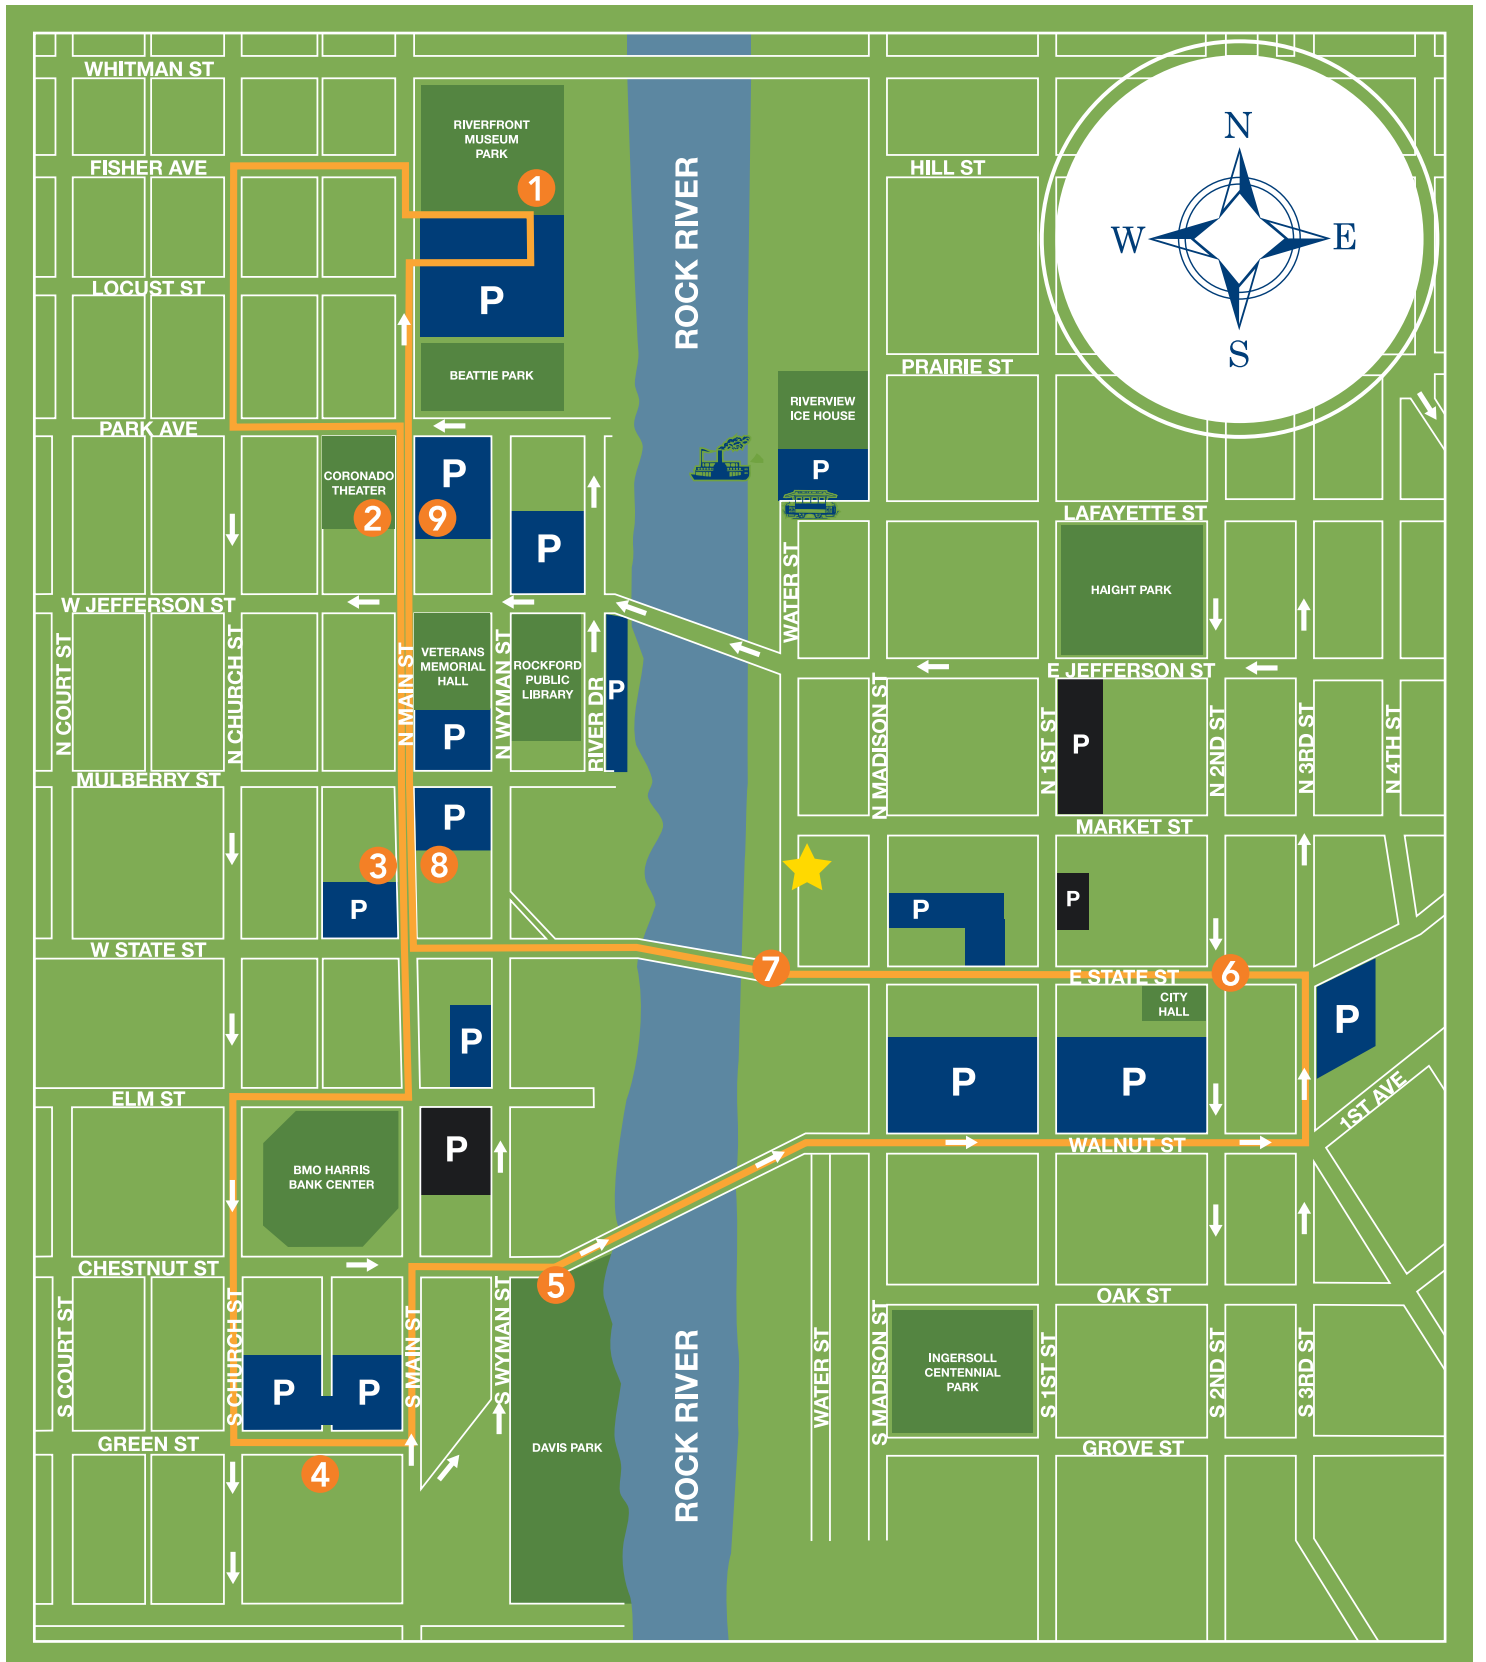

FREE Friday Night Downtown Trolley

Trolley Route Dates

May 22 - October 2, 2015

Service Time

3:30 pm - 11:22 pm

Purpose

To serve Rockford City Market, Museum Campus, Davis Park, and Downtown businesses.

MAP KEY

- Trolley route
- Trolley stop
- Rockford City Market location
- Public parking
- Private parking
- Parks/Attractions
- One way street

Riverfront Museum Park	3:30	3:55	4:20	4:45	5:10	5:35	6:00	6:25	6:50	7:15	7:40	8:05	8:30	8:55	9:20	9:45	10:10	10:35	11:00	11:25
Coronado	3:35	4:00	4:25	4:50	5:15	5:40	6:05	6:30	6:55	7:20	7:45	8:10	8:35	9:00	9:25	9:50	10:15	10:40	11:05	
Sullivan Center	3:39	4:04	4:29	4:54	5:19	5:44	6:09	6:34	6:59	7:24	7:49	8:14	8:39	9:04	9:29	9:54	10:19	10:44	11:09	
Park District Headquarters	3:40	4:05	4:30	4:55	5:20	5:45	6:10	6:35	7:00	7:25	7:50	8:15	8:40	9:05	9:30	9:55	10:20	10:45	11:10	
Davis Park	3:41	4:06	4:31	4:56	5:21	5:46	6:11	6:36	7:01	7:26	7:51	8:16	8:41	9:06	9:31	9:56	10:21	10:46	11:11	
East State & 2nd St.	3:45	4:10	4:35	5:00	5:25	5:50	6:15	6:40	7:05	7:30	7:55	8:20	8:45	9:10	9:35	10:00	10:25	10:50	11:15	
East State & Water St.	3:47	4:12	4:37	5:02	5:27	5:52	6:17	6:42	7:07	7:32	7:57	8:22	8:47	9:12	9:37	10:02	10:27	10:52	11:17	
Sullivan Center	3:50	4:15	4:40	5:05	5:30	5:55	6:20	6:45	7:10	7:35	8:00	8:25	8:50	9:15	9:40	10:05	10:30	10:55	11:20	
Coronado	3:52	4:17	4:42	5:07	5:32	5:57	6:22	6:47	7:12	7:37	8:02	8:27	8:52	9:17	9:42	10:07	10:32	10:57	11:22	