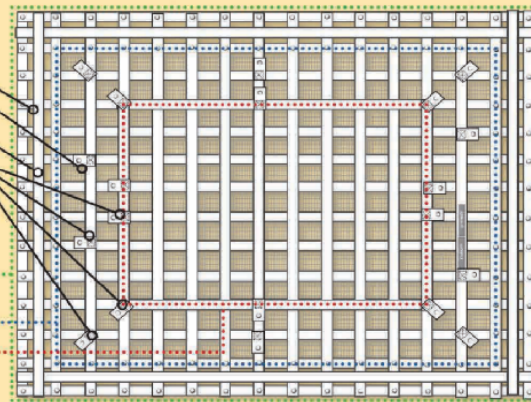

**FITS EVERYTHING FROM BOX TRAILERS TO MEDIUM RIGID TRUCKS.**

**FOR ROOF RACKS**

**KEEP YOUR ROOF LOAD SECURE WITH THE SAME HIGH-QUALITY NET AND LOAD RATING.**

38.1mm Heavy-duty webbing rated at 544kg/2.6cm  
 Heavy-duty mesh rip-stop fabric rated at 126kg/2.6cm  
 Triple layered reinforced edges  
 Grommet anchoring points - adding straps increases net capacity.  
 (Number of anchor points vary with net size).

Certified Working Load 1000kg with four straps attached. Working load increases to a maximum of 4000kgs with additional straps. Patented design: 6851903

SIZE	DIMENSIONS	MESH COVERAGE	MIN. TRAY SIZE	EYELETS	STRAPS	STOCK CODE
Small	1.40 x 1.80m	1.04 x 1.43m	0.64 x 1.03m	46	4	SGN-200
Medium	2.05 x 2.46m	1.65 x 2.00m	1.25 x 1.60m	86	4	MGN-200
Dual Cab	2.43 x 2.43m	2.23 x 2.23m	1.62 x 1.62m	112	4	DCN-200
Large	2.61 x 3.00m	2.20 x 2.60m	1.40 x 1.80m	114	6	LGN-200
X Large	3.00 x 3.60m	2.60 x 3.20m	1.80 x 2.80m	136	8	XGN-200
XX Large	5.60 x 3.16m	5.21 x 2.76m	4.43 x 2.07m	180	8	XXGN-200

SIZE	DIMENSIONS	MIN. TRAY SIZE	EYELETS	STRAPS	STOCK CODE
Small Roof Rack	1.58 x 1.58m	1.2 x 1.2m	40	4	SRN-100
Medium Roof Rack	2.18 x 1.58m	1.4 x 0.8m	58	4	MRN-100
Large Roof Rack	2.58 x 1.58m	1.8 x 0.8m	64	6	LRN-100