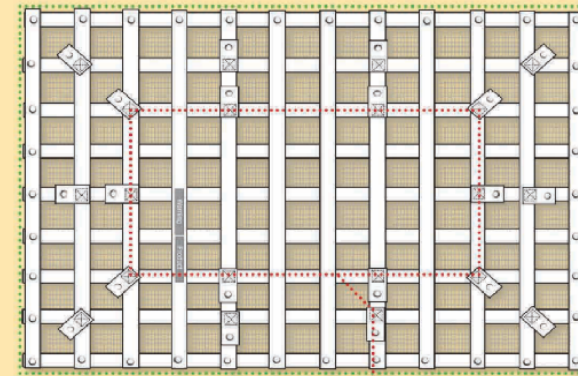

Certified Working Load 1000kg with four straps attached. Working load increases to a maximum of 4000kgs with additional straps. Patented design: 6851903

SIZE	DIMENSIONS	MESH COVERAGE	MIN. TRAY SIZE	EYELETS	STRAPS	STOCK CODE
Small	1.40 x 1.80m	1.04 x 1.43m	0.64 x 1.03m	46	4	SGN-200
Medium	2.05 x 2.46m	1.65 x 2.00m	1.25 x 1.60m	86	4	MGN-200
Dual Cab	2.43 x 2.43m	2.23 x 2.23m	1.62 x 1.62m	112	4	DCN-200
Large	2.61 x 3.00m	2.20 x 2.60m	1.40 x 1.80m	114	6	LGN-200
X Large	3.00 x 3.60m	2.60 x 3.20m	1.80 x 2.80m	136	8	XGN-200
XX Large	5.60 x 3.16m	5.21 x 2.76m	4.43 x 2.07m	180	8	XXGN-200

SIZE	DIMENSIONS	MIN. TRAY SIZE	EYELETS	STRAPS	STOCK CODE
Small Roof Rack	1.58 x 1.58m	1.2 x 1.2m	40	4	SRN-100
Medium Roof Rack	2.18 x 1.58m	1.4 x 0.8m	58	4	MRN-100
Large Roof Rack	2.58 x 1.58m	1.8 x 0.8m	64	6	LRN-100