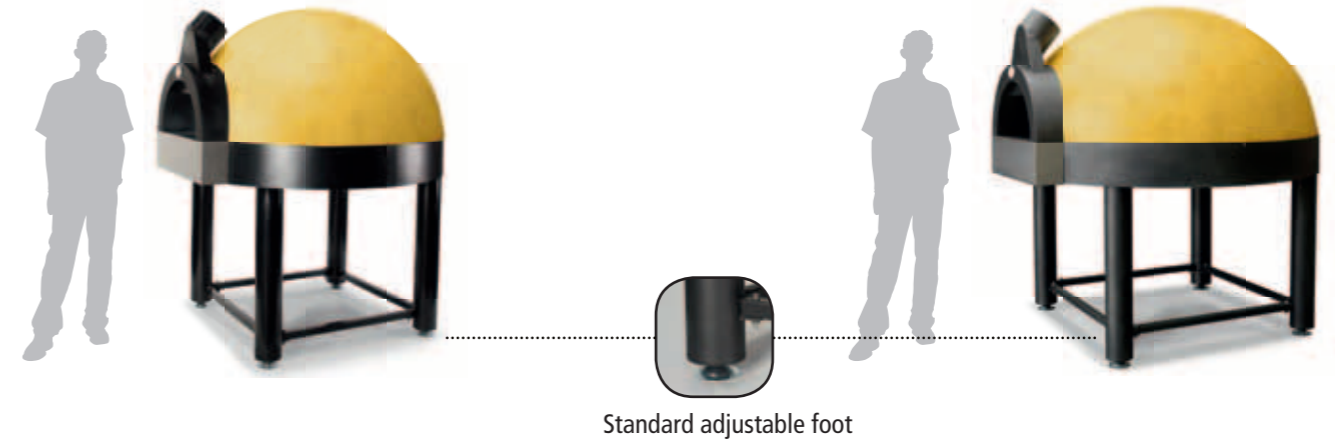

PAVESI
FORNI PROFESSIONALI

Hemispherical fiberglass waterproof outer cover.
Customised colour.

JOY 90

JOY 90

The oven has been specifically designed for being used also outdoors.

JOY 90

Monoblock cooktop and dome made of refractory vibrated concrete. Wood and/or Gas oven.

JOY 120

JOY 120

PAVESI
FORNI PROFESSIONALI

JOY 140

JOY 140

All Pavesi Ovens are CE and ULc conform.
Exterior temperature below 40°C.
Compliant Gas systems with flame failure device.

Joy cover can be customized as desired, by choosing the finish that will make its look unique and exclusive.
It can be colored with washable paint, plastered in order to obtain a concrete touch, or tiled with mosaics or natural stones.

	JOY 90	JOY 120	JOY 140
Inside Dimentions	86 x 81 cm	120 cm	140x135 cm
Weight	Kg.300	Kg.860	Kg.1320
Dome Thickness	8 cm	8/10 cm	8/10 cm
Cook Top – Cover Distance	40 cm	42 cm	42 cm
Opening Dimensions	58 x 23 cm	60x23 cm	60x23 cm
Base Insulation Thickness (Microporous Panels)	10 cm	10 cm	10 cm
Dome Insulation Thickness (Kaolin Blanket)	12 cm	12 cm	12 cm
Chimney Flue \varnothing	15 cm	20 cm	20 cm
Pizzas Nr.	2/3	5/6	8/12
Monoblock Cooking Plate	Burner Drago P1	Burner Drago Mini	Burner Drago Mini
Thermal Potential (Kw)	min. 6 - max. 20	min. 6 - max. 34	min. 6 - max. 34
Thermal Potential (Kcal/h)	min. 5.000 - max. 17.000	min. 5.000 - max. 29.200	min. 5.000 - max. 29.200
Gas Pressure (mbar)	min. 10 - max. 30	min. 10 - max. 30	min. 10 - max. 30
Gas Flow (Nm ³ /h)	min. 0,60 - max. 3,50	min. 0,60 - max. 3,43	min. 0,60 - max. 3,43
Gas Coupling (inches)	1/2	1 / 2	1 / 2
Weight (kg.)	Kg. 4	Kg. 15	Kg. 15
Electrical Power Supply	-	220 V	220 V
Consumption	-	100 W	100 W