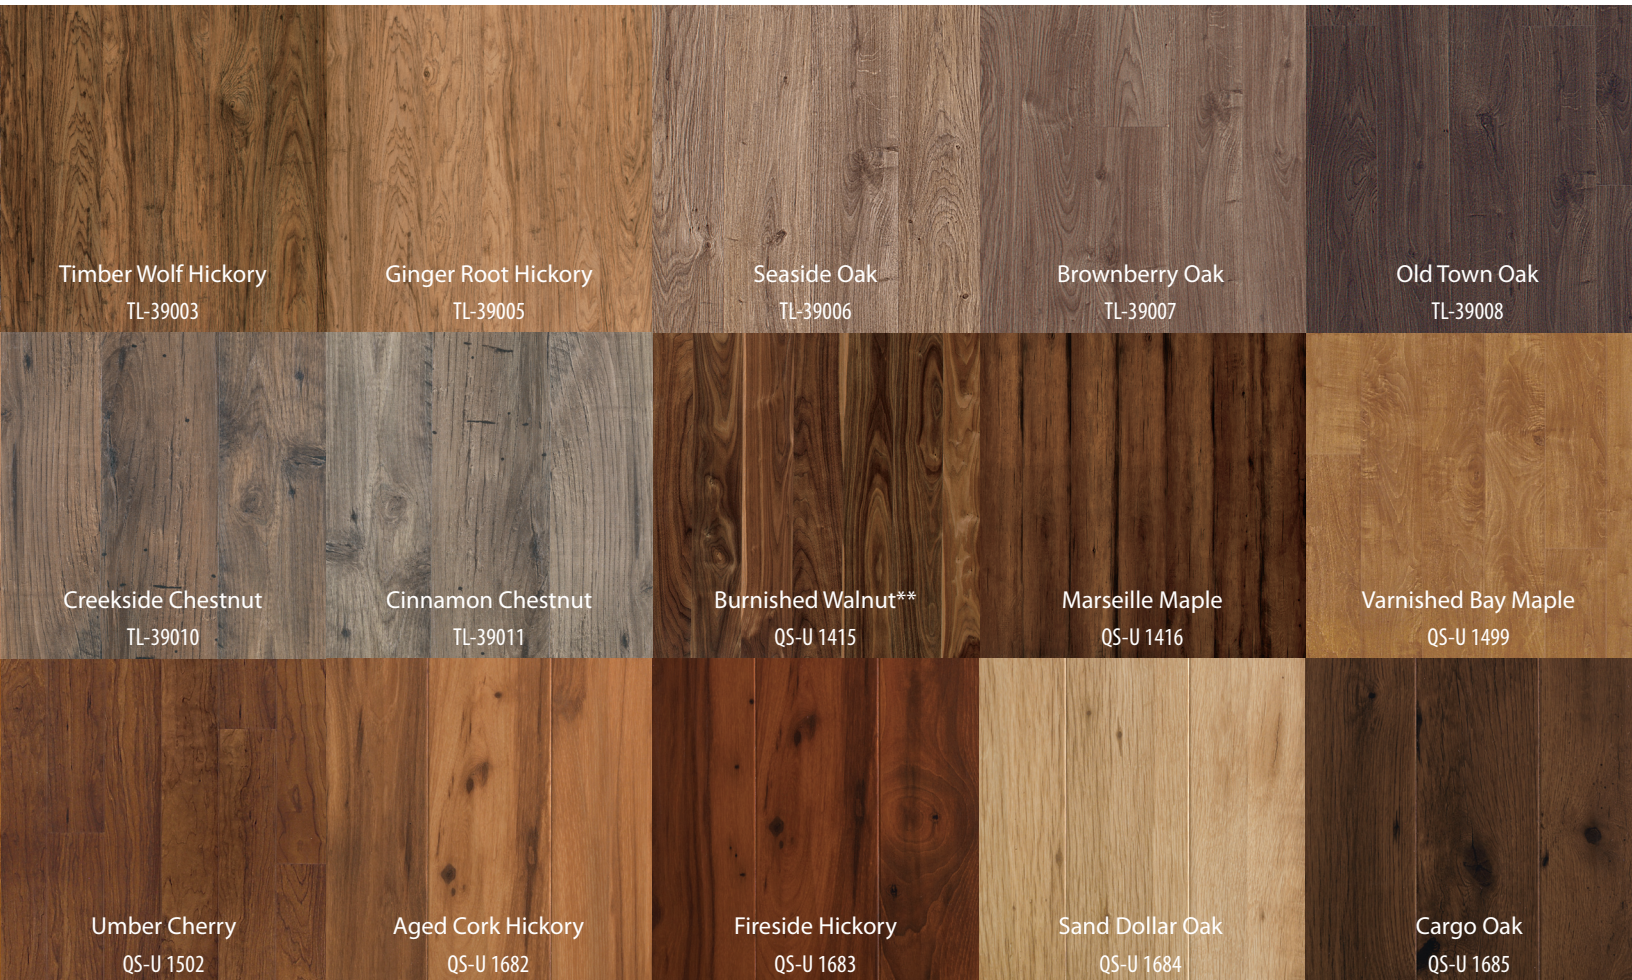

TORLYS Peace Of Mind Rating

TORLYS HAMPTON LAMINATE

authentic. distinctive.

Distinctive details set Hampton apart.

TORLYS
smart floors

Starts Beautiful, Stays Beautiful

HAMPTON Laminate Flooring

Seaside Oak
TL-39006

Hot Chocolate Hickory
TL-39001

Burnt Sugar Hickory
TL-39002

Sedona Chestnut
TL-39009

Warm Apricot Cherry
QS-U 1501

TORLYS Peace Of Mind Rating

HAMPTON LAMINATE

The Hampton Collection has a range of beautifully designed styles from distressed, rustic looks to smooth furniture finish, all with realistic edge details that create an authentic wood plank look.

**High Shade Variation

HAMPTON LAMINATE

The drama and beauty of hardwoods in a variety of realistic distressed or furniture finish looks.

Plank: 5/16" (thickness) x 4-7/8" (width) x 47-1/4" (length)
8 mm (thickness) x 123 mm (width) x 1200 mm (length)

The Look

The surface design and colour roll over the edge of the plank for a truly authentic 5 inch wide plank look.

The Feel

Sophisticated or rustic, timeless and charming

The Details

4 sided rolled bevelled edges