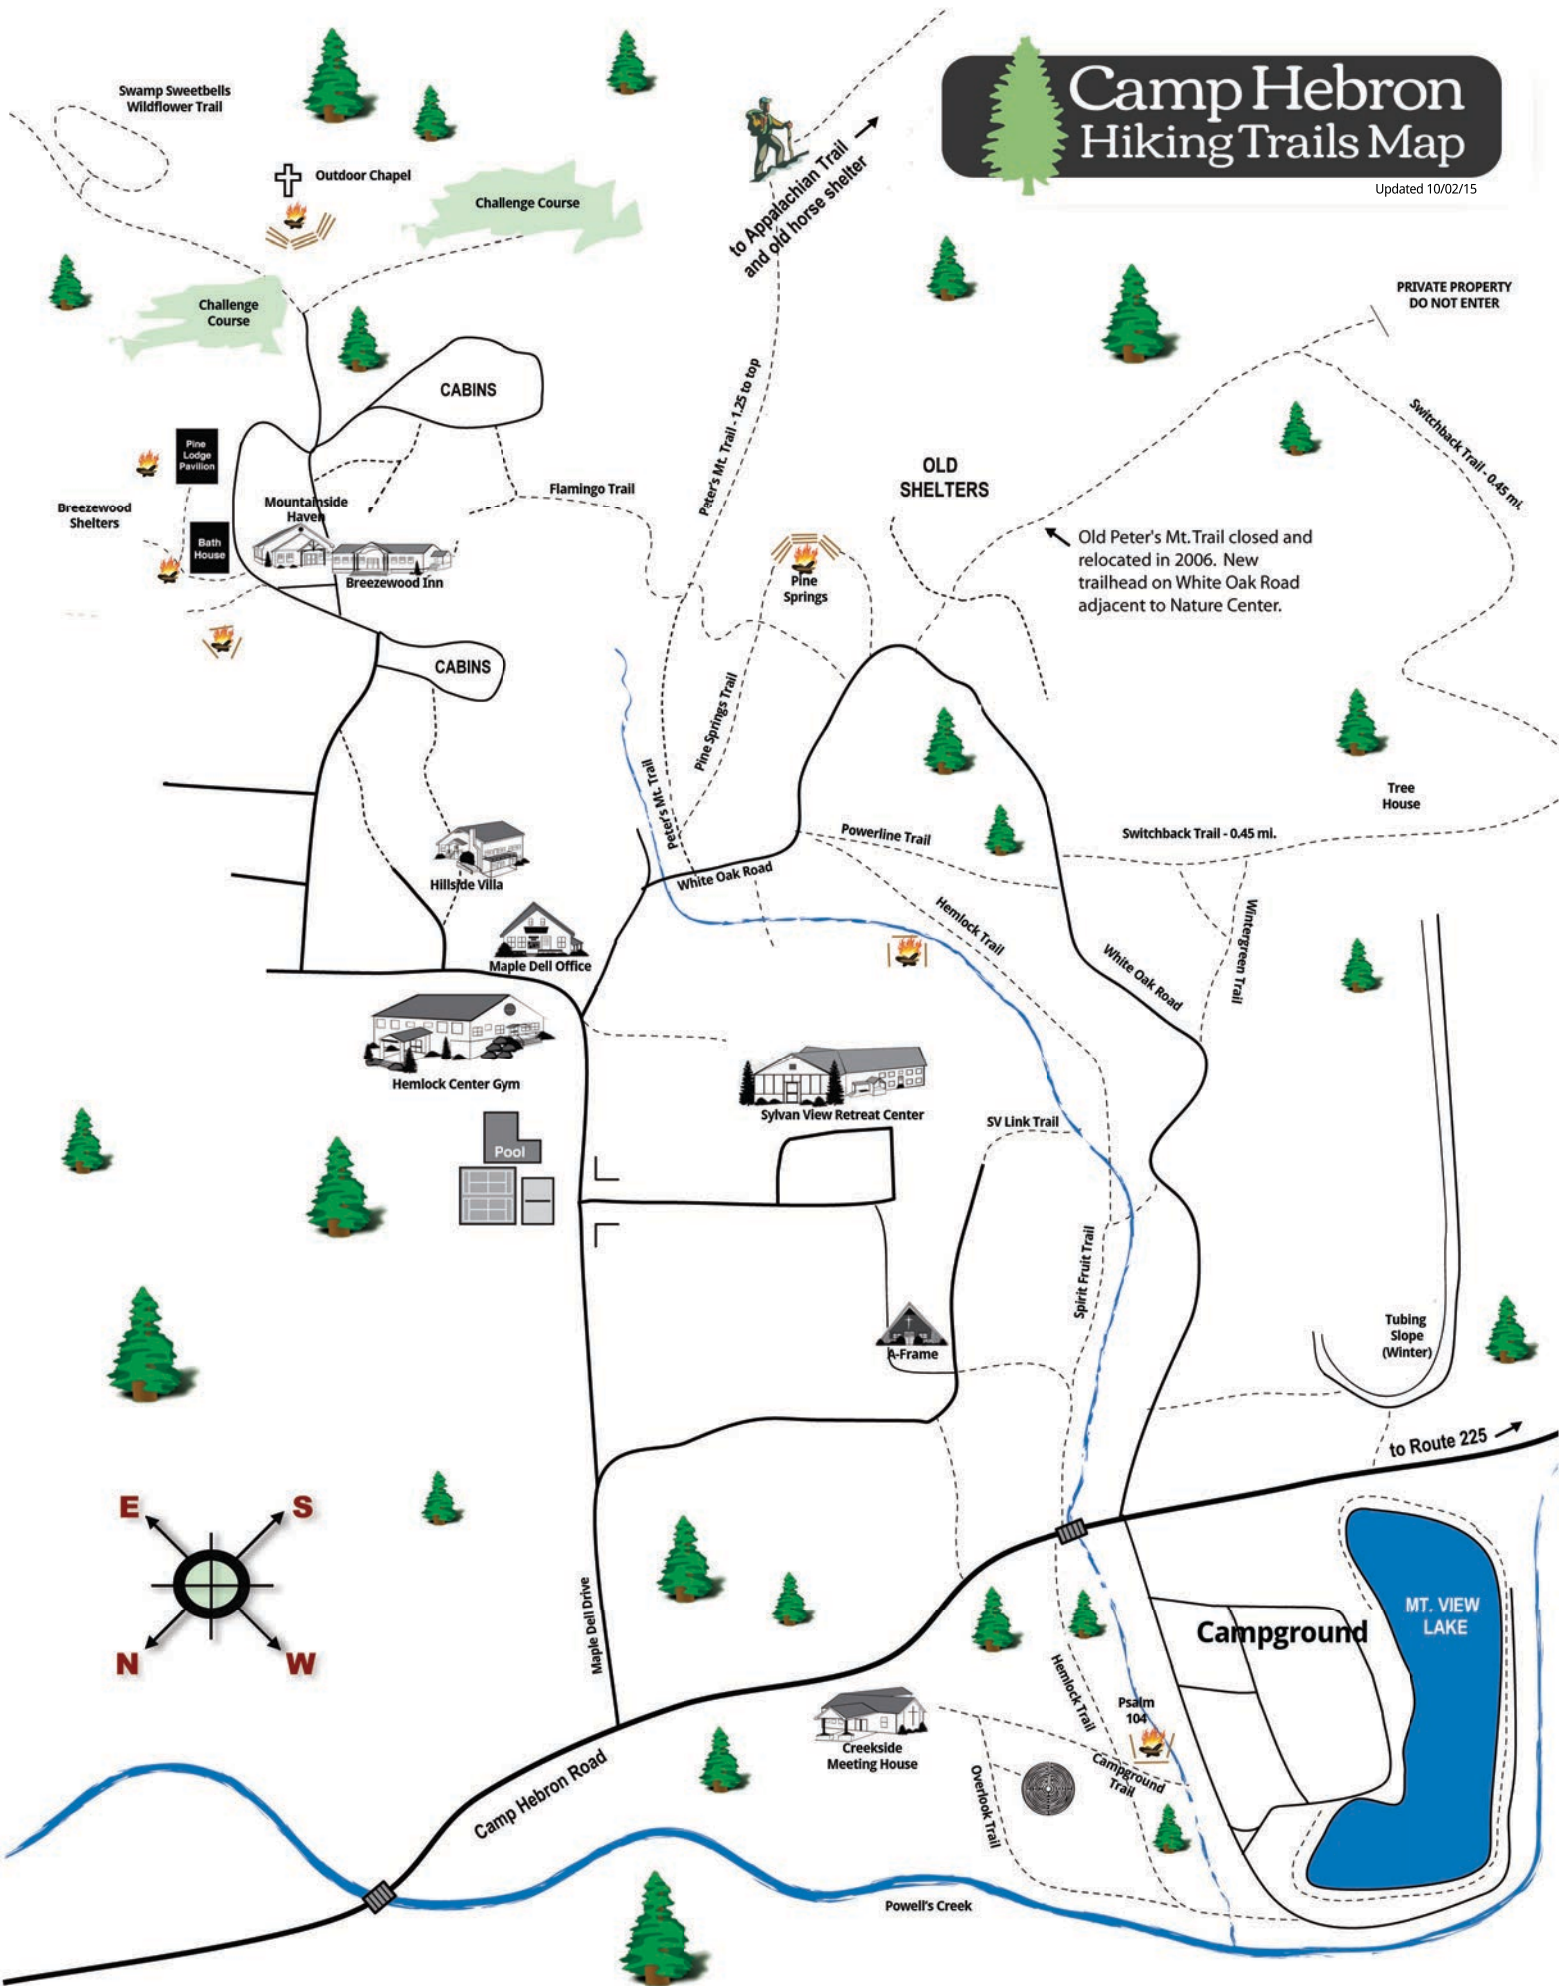

# Camp Hebron Hiking Trails Map

Updated 10/02/15

Maple Dell Drive

Camp Hebron Road

Powell's Creek

MT. VIEW LAKE

Campground

to Route 225

PRIVATE PROPERTY  
DO NOT ENTER

Old Peter's Mt. Trail closed and relocated in 2006. New trailhead on White Oak Road adjacent to Nature Center.

OLD SHELTERS

CABINS

CABINS

Tree House

Tubing Slope (Winter)

to Appalachian Trail and old horse shelter

Peter's Mt. Trail - 1.25 to top

Switchback Trail - 0.45 mi.

Switchback Trail - 0.45 mi.

SV Link Trail

Spirit Fruit Trail

White Oak Road

White Oak Road

Pine Springs Trail

A-Frame

Creekside Meeting House

Psalm 104

Campground Trail

Openok Trail

Hemlock Trail

Coin