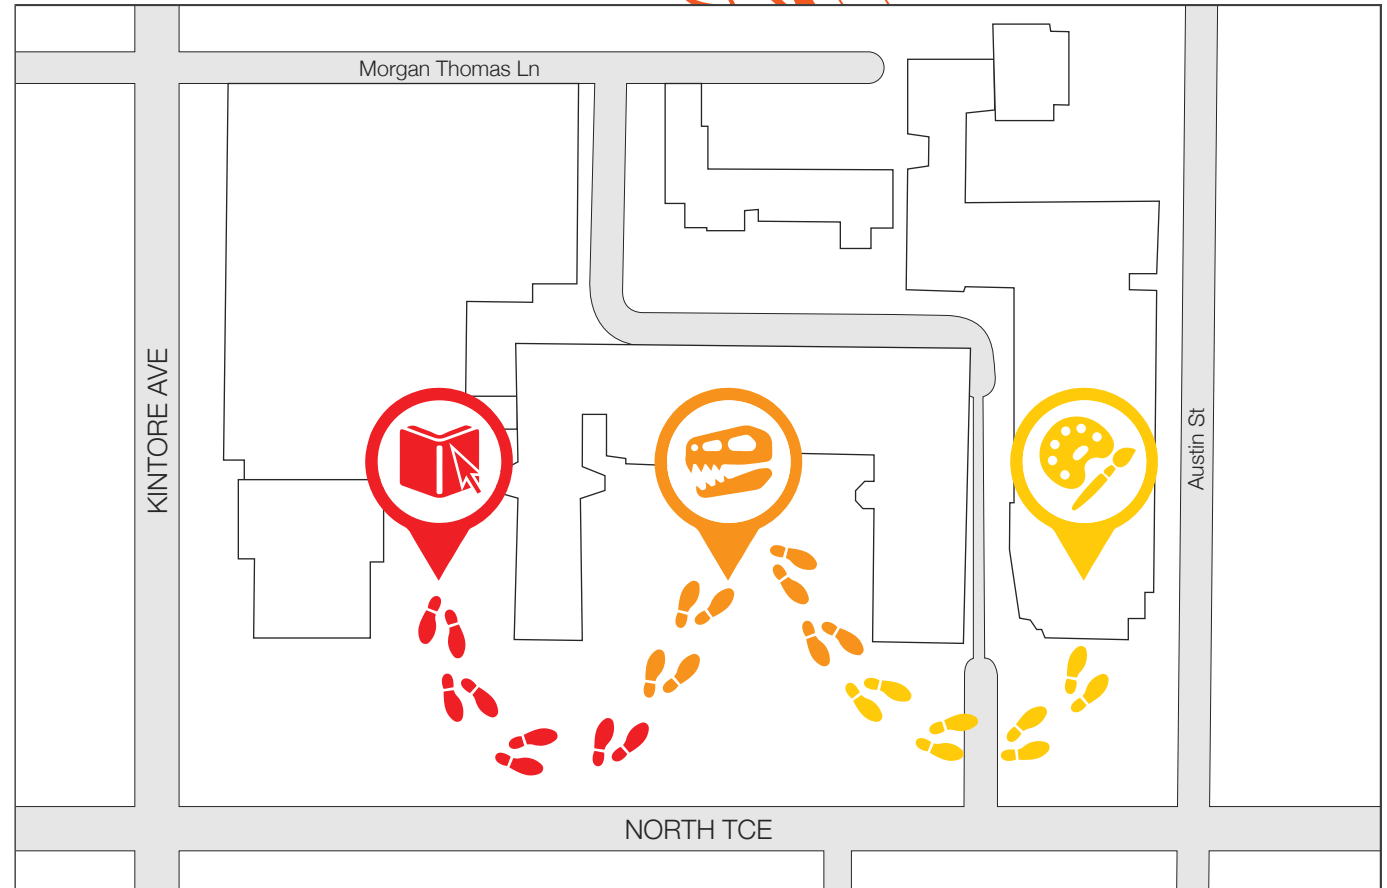

E info@chambermusicadelaide.com.au

chambermusicadelaide.com.au

Chamber Music Adelaide

On the Terrace: A musical exploration

Sunday 16 October Noon – 4pm
FREE to the public

Program

Take a stroll along North Terrace, between the Art Gallery of South Australia, South Australian Museum and State Library of South Australia, on Sunday 16 October and hear chamber musicians in solos, duos and trios, performing an intimate collection of 15-minute recitals between noon and 4pm. Their diverse programs reflect and complement the settings, drawing inspiration from the galleries, exhibits and collections of the North Terrace cultural boulevard.

Schedule of Performances

Time	State Library SA	SA Museum	Art Gallery SA
Midday	Kegelstatt Ensemble		
12.15pm			Ensemble Galante <i>Elder Wing</i> Gallery 3b
12.30pm	The Firm	Recitals Australia	
12.45pm			Various People <i>Melrose Wing</i> Gallery 15
1pm		Soundstream	
1.15pm	Kegelstatt Ensemble		Ensemble Galante <i>Elder Wing</i> Gallery 3b
1.30pm		Recitals Australia	
1.45pm			Various People <i>Melrose Wing</i> Gallery 15
2pm	The Firm		
2.15pm		Soundstream	
2.30pm	Kegelstatt Ensemble		
3pm	The Firm		Ensemble Galante <i>Elder Wing</i> Gallery 3b
3.15pm		Recitals Australia	
3.30pm			Various People <i>Melrose Wing</i> Gallery 15
3.45pm		Soundstream	

On the Terrace: A musical exploration

Sunday 16 October Noon – 4pm
FREE to the public

A short walk between venues in the North Terrace cultural boulevard

-  State Library of South Australia
-  South Australian Museum
-  Art Gallery of South Australia