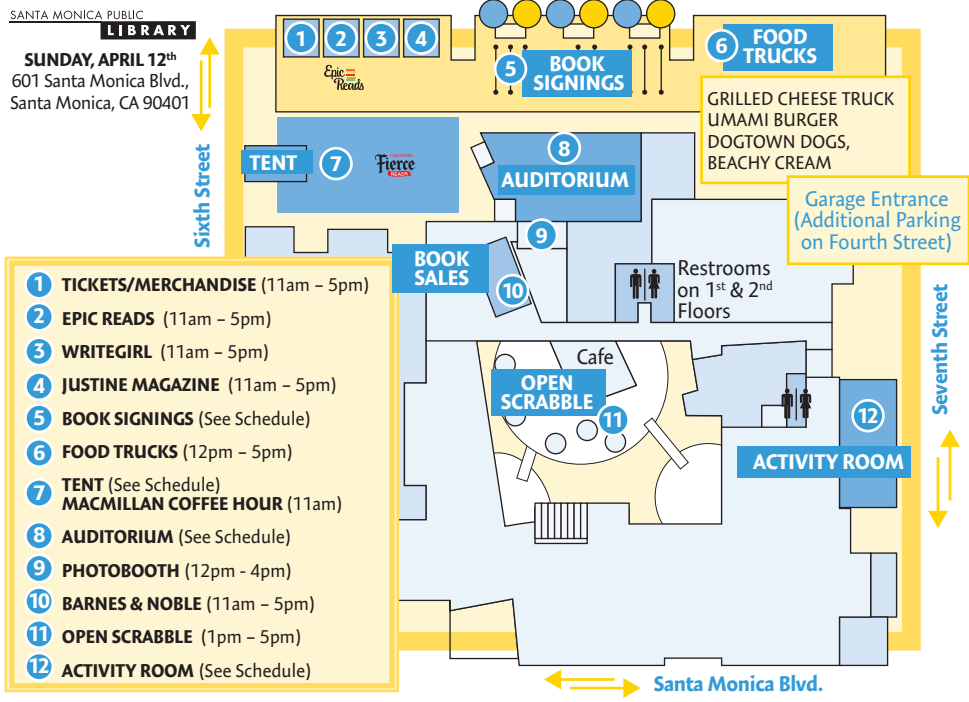

SIGNING SCHEDULE FOR SUNDAY, APRIL 12 SANTA MONICA PUBLIC LIBRARY LOT

11AM – 12PM P. Bosch Melissa de la Cruz Kami Garcia Marie Lu Lauren Oliver Margaret Stohl	12PM – 1PM NO SIGNINGS 12PM – 1PM	1PM – 2PM Leigh Bardugo Tahereh Mafi Marissa Meyer Ransom Riggs Veronica Roth	2PM – 2:30PM Ava Dellaira Daniel Ehrenhaft Michelle Gagnon Abigail Haas Alyson Noël	2:30PM – 3PM Maria Dahvana Headley Jessi Kirby C. Alexander London Holly Goldberg Sloan Elissa Sussman	3PM – 3:30PM Colet Abedi Katie Cotugno Leila Howland Jennifer Niven Cindy Pon Nicola Yoon
3:30PM – 4PM Jessica Brody Aaron Hartzler Robyn Schneider John Corey Whaley	4PM – 4:30PM Katie Alender Robin Benway Anna Carey Morgan Matson Neal Shusterman Allen Zadoff	4PM – 4:30PM Greg Boose Gretchen McNeil Sara Raasch Alan Sitomer Sonya Sones Lisa Yee	FIND ADDITIONAL SCHEDULES FOR TRIVIA, SCRABBLE, AND MORE PLEASE VISIT www.YALLWEST.com		

1PM	2PM	3PM	4PM
REAL WORLD BUILDING IN CONTEMPORARY FICTION	HORRIBLE REJECTION & TERRIBLE REVIEWS	CLOSE TO MIDNIGHT: DARK THRILLERS & CHILLERS	
FAVE FANDOMS	TROPES WE LOVE TO HATE	ONE QUICK QUESTION: LIGHTNING ROUND	SUNDAY STORYMOB
IT'S ALL RIGHT TO CRY: BIG FEELINGS	SOMETIMES I GET STUCK	REVENGE: BULLIES & BRATS	

OPEN SCRABBLE GAMES