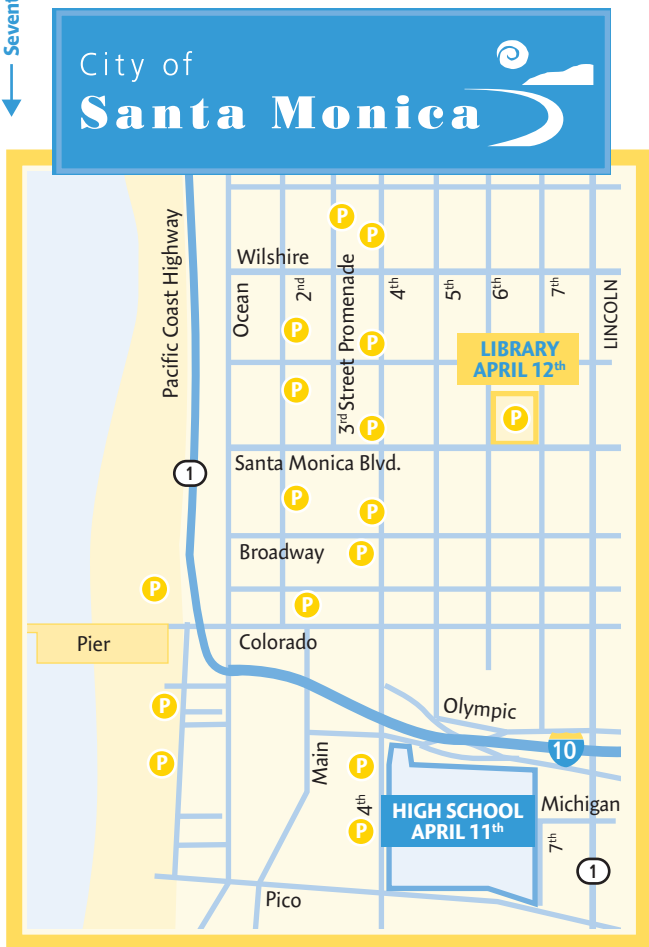

Authors will visit the Trivia and Scrabble tents throughout the day. Check at each tent for a full schedule.

← Michigan Ave.

Drop-off Entrance

Seventh Street ↓

- **PARKING**
- **RESTROOMS**
- **TRAFFIC DIRECTION**

DIRECTIONS TO SANTA MONICA Library

By Freeway

Take the 10 Freeway (aka Santa Monica Freeway) west to the Lincoln Blvd. exit. Turn right onto Lincoln Blvd. and proceed .4 miles to Santa Monica Blvd where you will turn left. The Library will be one block ahead on the right.

Parking

An underground parking structure can be accessed from 7th Street between Santa Monica Blvd. and Arizona Ave. Parking is limited. Additional parking available on 4th street.

Public Transportation

The Main Library is directly served by the Big Blue Bus lines 7 and 10. Lines 1, 2, 3, 8, and 9 also stop within a short walking distance.