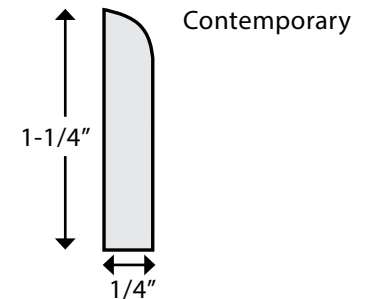

A103 BASE SHOE MOULDING