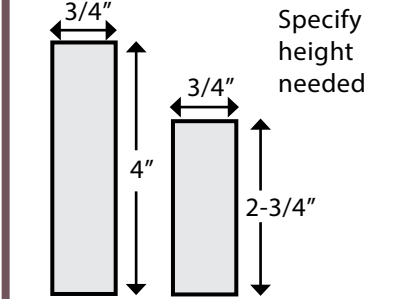

B100 BASE SLAB MOULDING