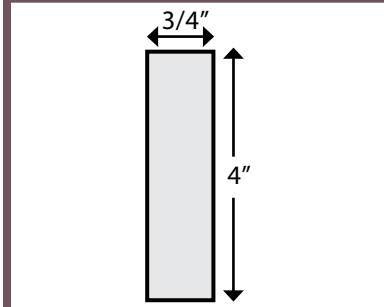

OPTIONS

MOULDINGS

CROWN

A140 CROWN MOULDING

A141 CROWN MOULDING

B100 FASCIA MOULDING

FLUTES

Can be ordered up to 94" height