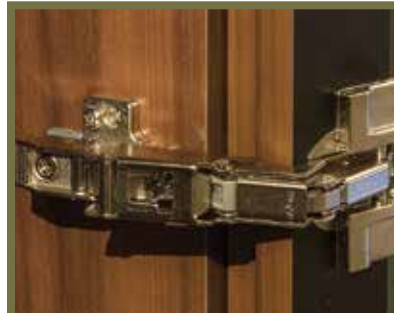

OFFICE, WALL BED & MEDIA CENTER ACCESSORIES

OTHER SPACES

180° HINGE