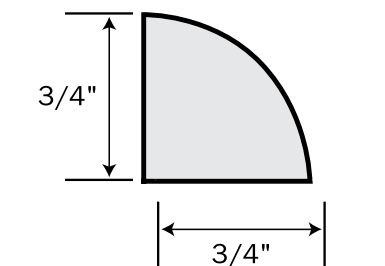

A103 SCRIBE MOULDING

A104 BASE QUARTER ROUND