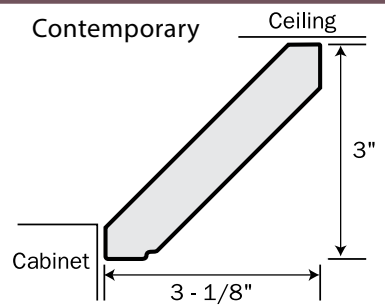

OPTIONS

MOULDINGS

CROWN

A140 CROWN MOULDING

A141 CROWN MOULDING

B100 FASCIA MOULDING

FLUTES

Can be ordered up to 94" height