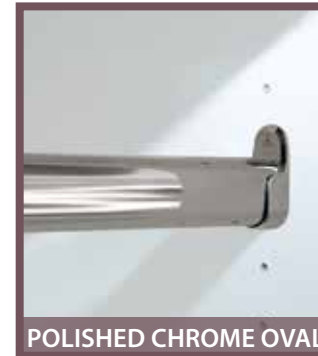

BRUSHED CHROME OVAL

FINISHES

POLISHED CHROME OVAL