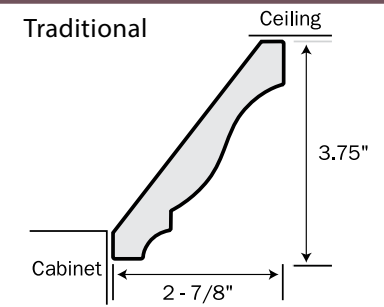

A141 CROWN MOULDING