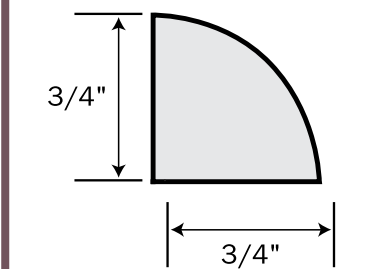

A104 SCRIBE QUARTER ROUND

BASE