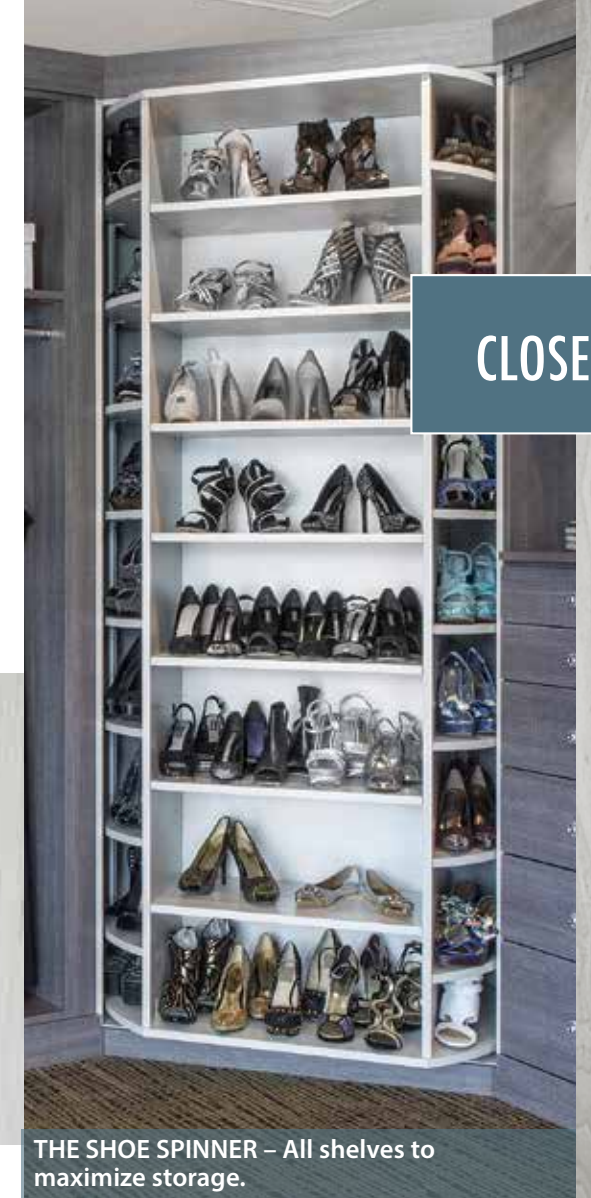

by Lazy Lee

360 ORGANIZER™ BY LAZY LEE

THE VALET – Combination of storage; long hanging, drawers and shelves.

Make organizing your shoes, clothing and accessories easy and convenient with the 360 Organizer™ by Lazy Lee. This innovative design uses a rotating mechanism to allow for 360 degrees of easy and quiet rotation, while dramatically increasing storage space.

See our pantry section for additional examples of this product.

The 360 Organizer™ is perfect for closets, pantries, wine storage and much more!

THE SHOE SPINNER – All shelves to maximize storage.

CLOSETS