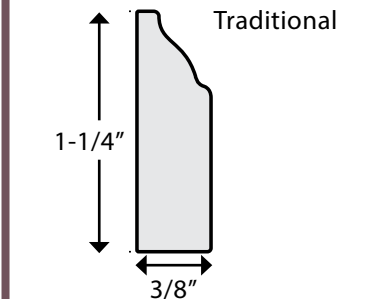

A121 BASE SHOE MOULDING