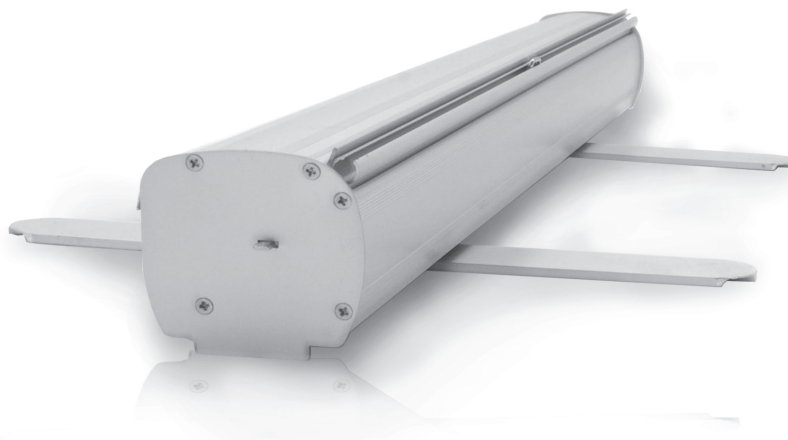

## THE CLASSIC

Single-Sided Retractable Display

- finish: silver
- 34" width
- graphic is held with top clamp rail and bottom adhesive leader

**Padded Carry Case  
Included**

### Display Specifications

Code	Finish	Display Size (set up)	Weight
DRCS34	Silver	34" W x 81.5" H	6 lbs.

### Graphic Specifications

Viewable Graphic Area	Printed Graphic Area*
33.5" W x 78.75" H	33.5" W x 88.75" H

\* The recommended additional 10" of printed height (bottom of the banner) allows the graphic to wrap around the spring drum to reinforce the banner connection.