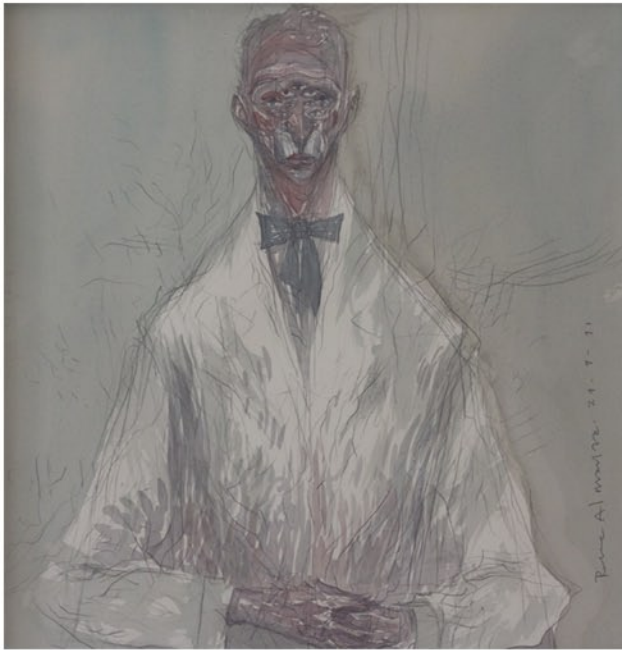

STRANGER

Rene Almanza

FIFTY24SF • September 29, 2011

all works 20 x 20 inches framed \$650

FIFTY24SF GALLERY • 218 Fillmore St • San Francisco, CA • 94117
Contact Gallery Director: Amanda Krampf • 415.312,4120 • amanda@upperplayground.com

Watercolor 25

Watercolor 26

Watercolor 27

Watercolor 28

Watercolor 29

Watercolor 30

Watercolor 31

Watercolor 32

Watercolor 33

Watercolor 34

Watercolor 35

Watercolor 36

Watercolor 37

Watercolor 38

Watercolor 39

Watercolor 40

Watercolor 41

Watercolor 42

Watercolor 42

Watercolor 44

Watercolor 45