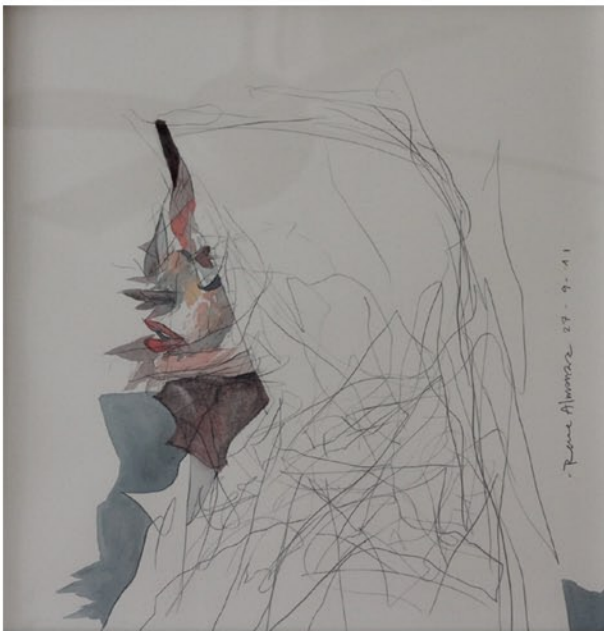

STRANGER

Rene Almanza

FIFTY24SF • September 29, 2011

all works 20 x 20 inches framed \$650

FIFTY24SF GALLERY • 218 Fillmore St • San Francisco, CA • 94117
Contact Gallery Director: Amanda Krampf • 415.312,4120 • amanda@upperplayground.com

Watercolor 25

Watercolor 26

Watercolor 27

Watercolor 28

Watercolor 29

Watercolor 30

Watercolor 31

Watercolor 32

Watercolor 33

Watercolor 34

Watercolor 35

Watercolor 36

Watercolor 37

Watercolor 38

Watercolor 39

Watercolor 40