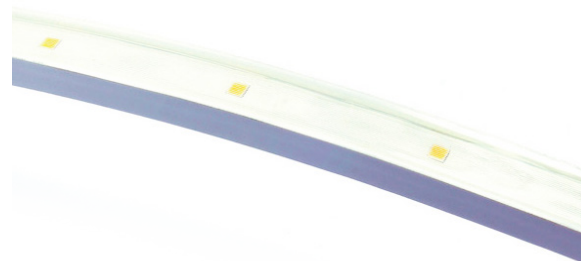

STRIP LIGHT

DESCRIPTION:

The Brilliance LED AC Flex Strip Light is rated for outdoor use and can be directly connected to an existing 8-16 VAC landscape lighting system. Great accent lighting for stairs, railings and overhangs. The LEDs on this Strip Light are encased in non-yellowing material that installs easily.

FEATURES:

- Dimmable with most magnetic transformers
- Max length for power feed is 12m (39' 4")
- Available in 25 meter reels or custom cut to specific lengths

PART NUMBER : BRI SL3 2700 XX 65

LENGTH]
(measurement in meters)]

Wattage	1.8 per meter
Lumens	144 (45/ft)
Kelvin Temperature	2700, 5000
Color	red, green, blue
Operating Range	8-16 VAC
CRI	75
IP	65
Lamp Life (hours)	35,000
Warranty (years)	3