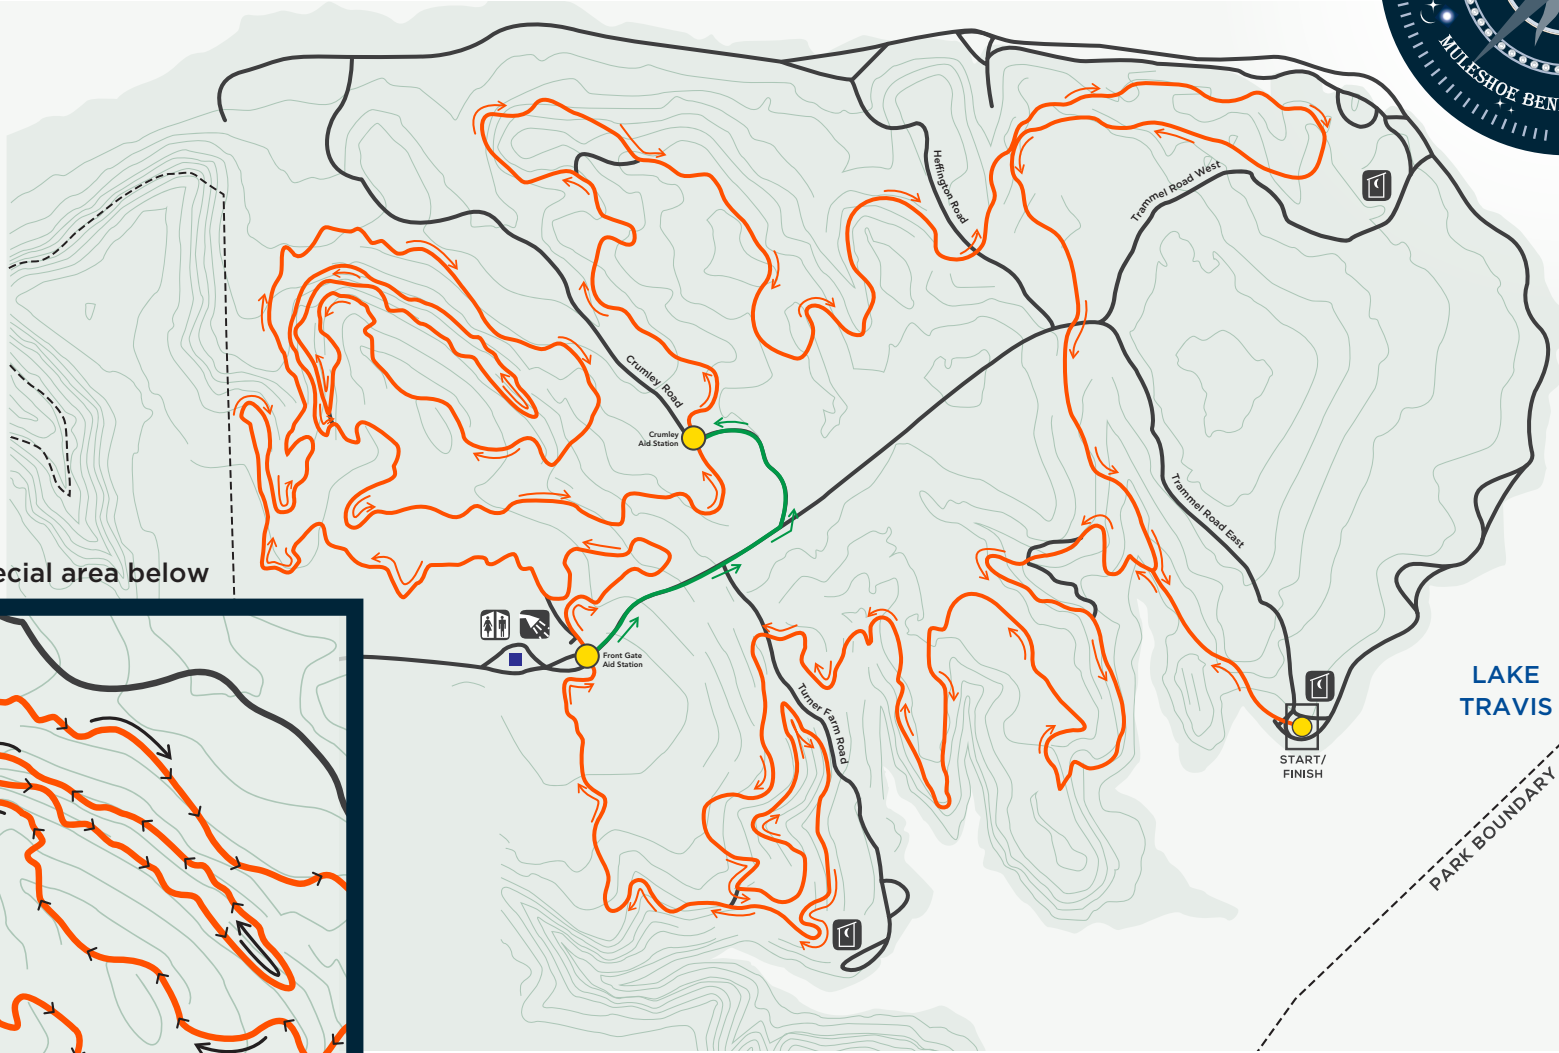

CAPT'N KARL'S TRAIL SERIES: MULESHOE BEND

See special area below

- 10k
- 30/60k
- Aid Station
- Restrooms
- Chemical Toilet
- Showers
- Roads
- Entrance Station

* 10k is completed in 1 loop, 30k is completed in 2 loops, and 60k is completed in 4 loops.