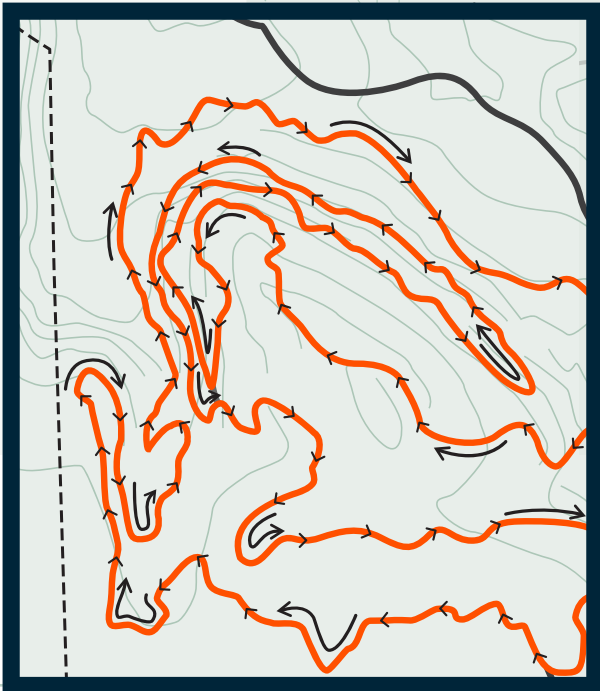

CAPT'N KARL'S TRAIL SERIES: MULESHOE BEND

See special area below

- 10k
- 30/60k
- Aid Station
- Restrooms
- Chemical Toilet
- Showers
- Roads
- Entrance Station

* 10k is completed in 1 loop, 30k is completed in 2 loops, and 60k is completed in 4 loops.