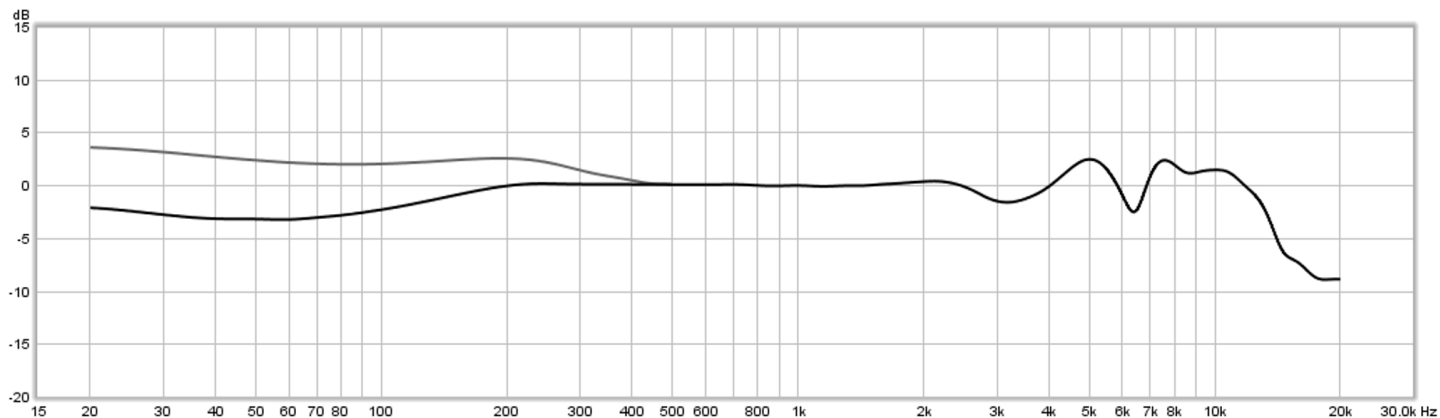

Ear Trumpet Labs MYRTLE

Frequency Response

————— 20 inches

————— 6 inches

Polar Response