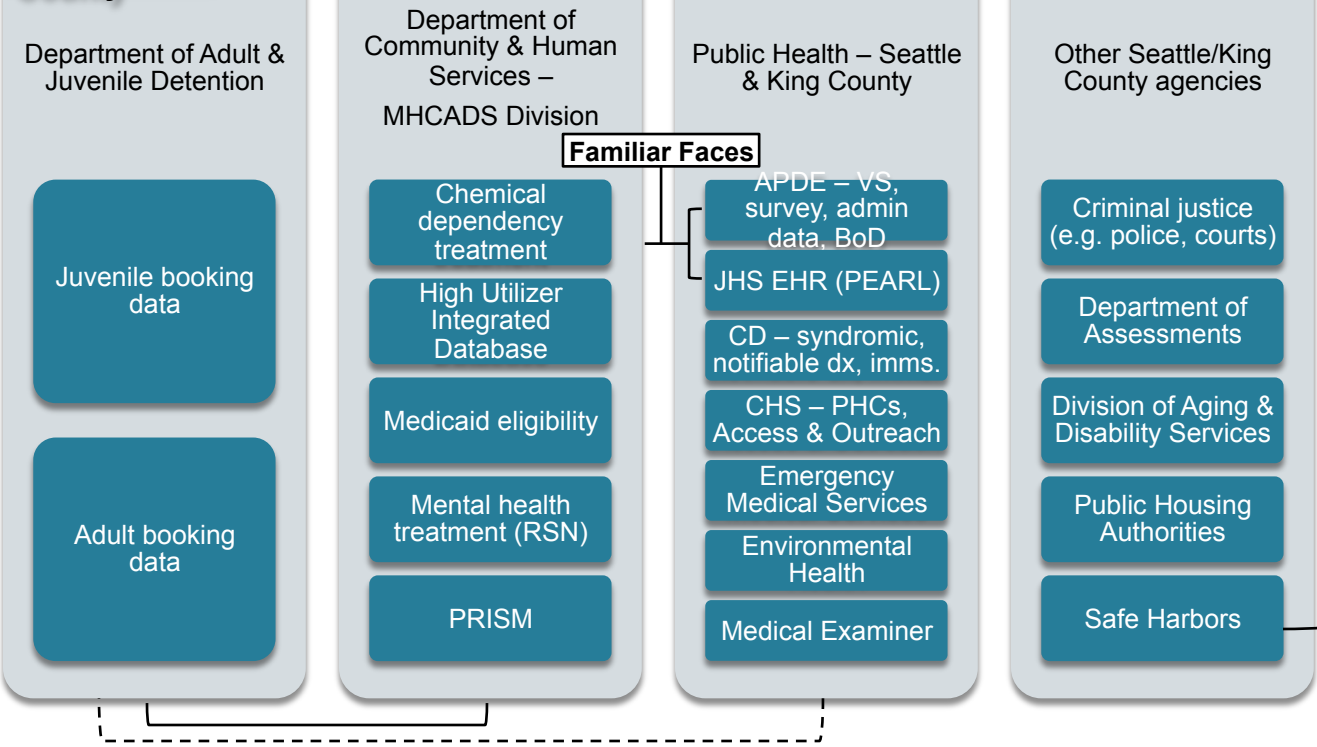

Landscape of King County data assets to measure progress towards the Triple Aim

WA State

Non-profit and private sector

King County

Legend

Data sharing ...

- established
- - - in process

[Click for glossary of terms](#)