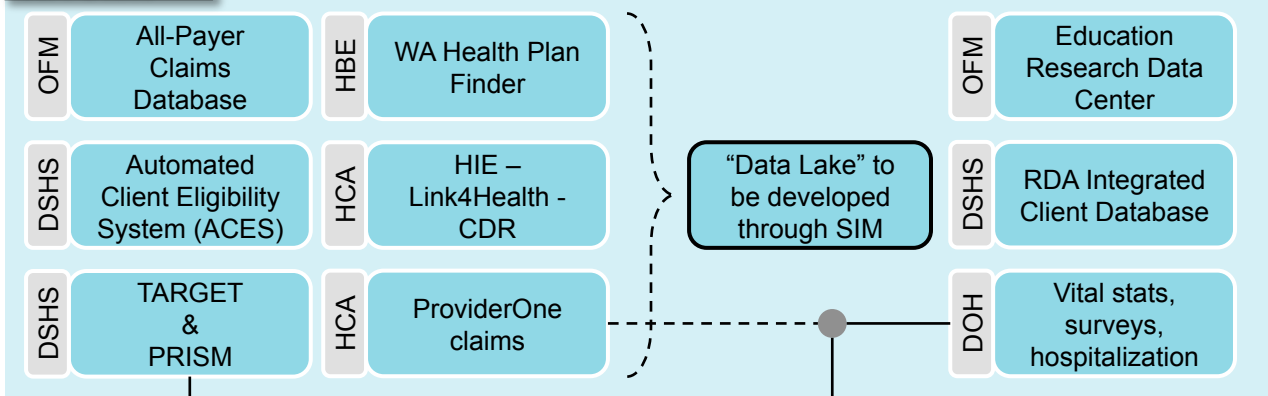

Landscape of King County data assets to measure progress towards the Triple Aim

WA State

Non-profit and private sector

King County

Legend

Data sharing ...

- established
- - - in process

[Click for glossary of terms](#)