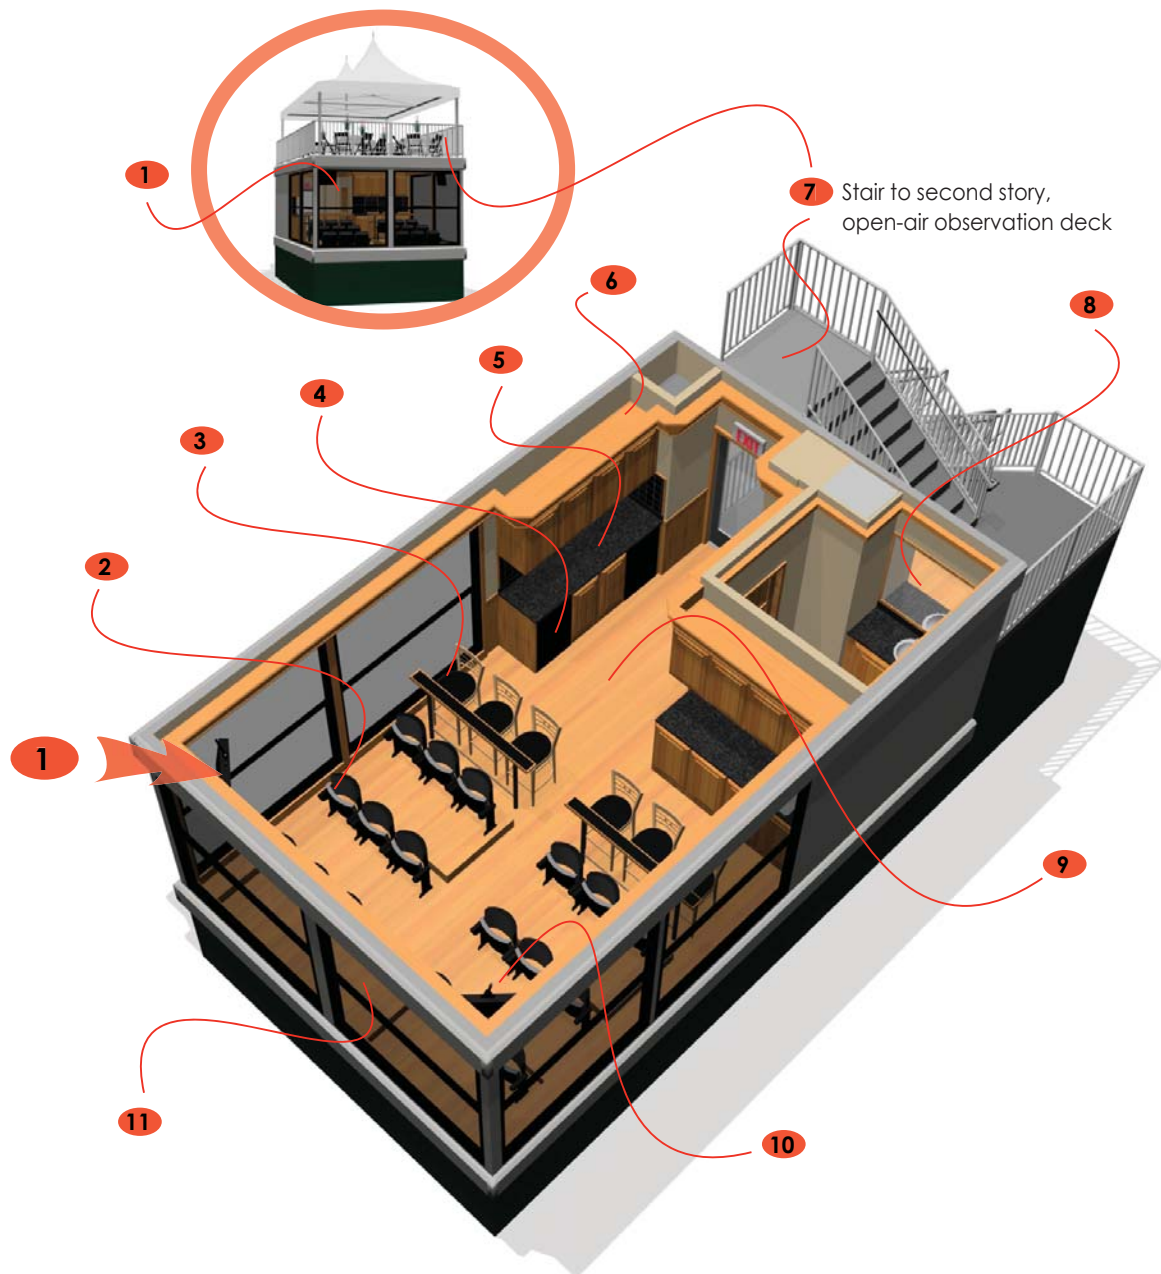

Entertain your clients, colleagues, family and friends at the Iroquois Steeplechase in style!

Your guests will enjoy a phenomenal view of the Thoroughbred horses as they thunder down the track from a private luxury suite. Each suite includes a climate-controlled environment, panoramic windows, hardwood floors, granite counter tops, wet bars, a private bathroom and more. Easy access and parking, closed circuit TVs, catering packages and many upscale amenities and options are available.

P O Box 129
Franklin, TN 37065
615-591-2991

SPONSORED BY

BENEFITING

An Outback Sports Company

16' Series III Trophy Suite

Interior Fixtures

Included amenities:

1. Climate controlled environment
2. (18) Plush theater style seats
*optional floor plan with dining/casual seating available
3. (2) Drink rails and (6) barstools
4. (2) Under-counter mini refrigerators
5. Granite countertops and wood cabinetry for food service areas
6. Stereo receiver with surround sound
7. Second story, open-air observation deck
white peak-top canopies included
8. Private restroom with granite countertop
vanity area
9. Wood grain laminate flooring
10. (2) 15" flat screen front-mounted televisions
11. Panoramic windows for spectacular viewing