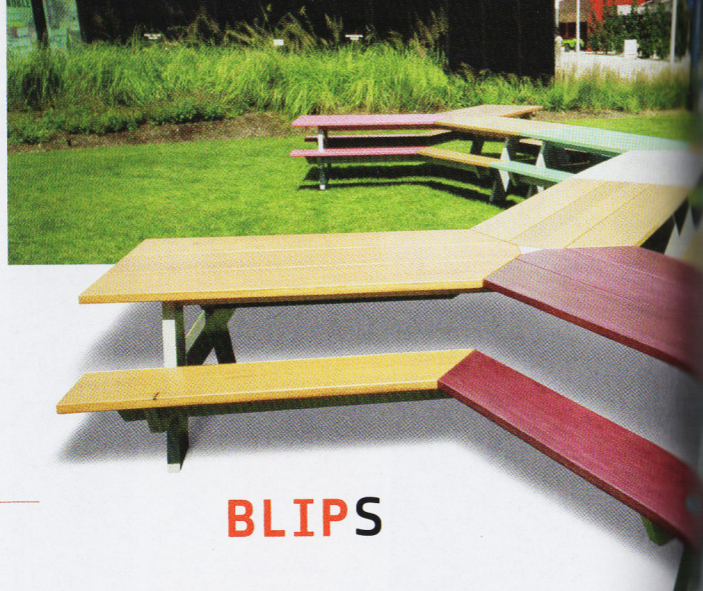

INTERIOR DESIGN

NOVEMBER
2014

redesign a new view

LIMITLESS POSSIBILITIES: WOOD : PLASTIC : METAL : UPHOLSTERED : BENTWOOD : LEATHER : FOAM : LOUNGE : OUTDOOR

thechairfactory®

this is.
FOAM

INTEGRAL
SOLID-COLORED
FOAM

BD | NY
BOOTH 581

Call Today for Your
COMPREHENSIVE GUIDE TO SEATING

212.941.8700

214 BOWERY, NYC, 10012 Circle 91
WWW.THECHAIRFACTORY.COM

BLIPS

this table can fit 100 people...

It's part of an effort by Cleveland's Case Western Reserve University to connect students in unexpected ways. And who better than a local graduate to commission for the project? Cleveland Institute of Art alumnus Mark Reigelman II built *The Great Picnic* from a frame of powder-coated aluminum and planks of reclaimed Douglas fir, African mahogany, and other woods.