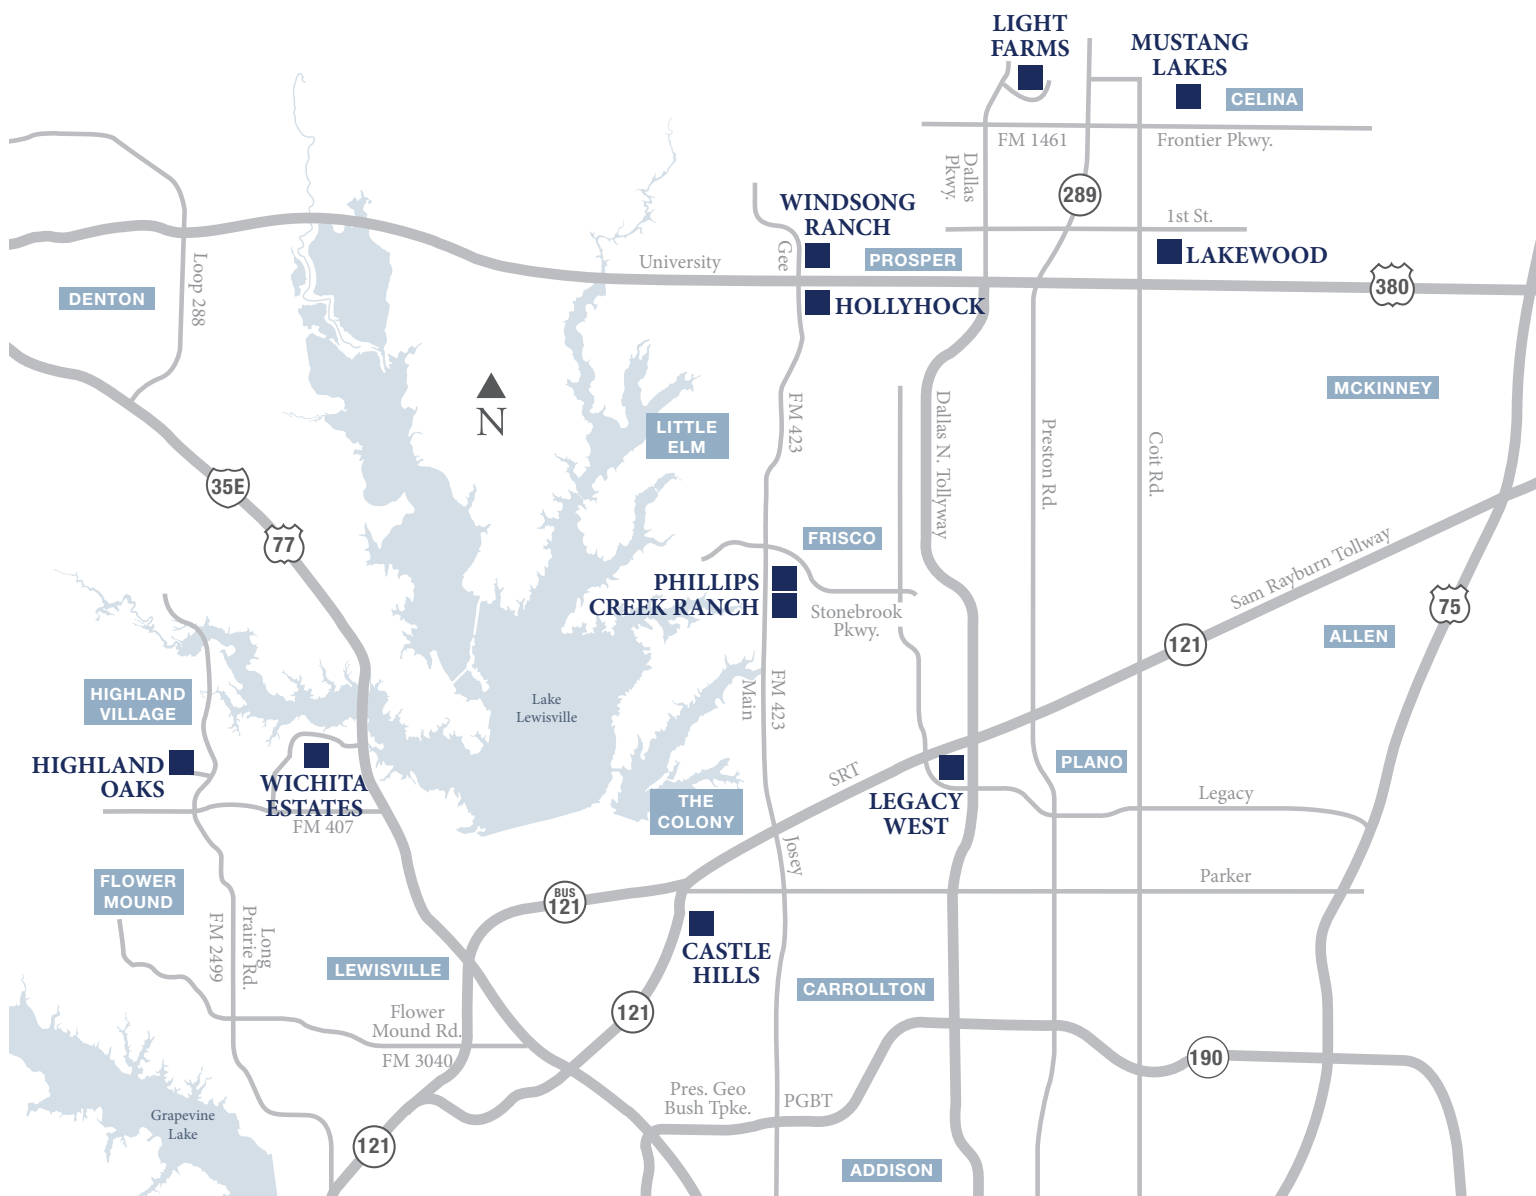

BRITTON HOMES

Dallas Area

CELINA

Light Farms 60' - Now Selling

Mustang Lakes 60' - Now Selling

FRISCO

Hollyhock 65' - Now Selling

Phillips Creek Ranch 55' - Coming Soon