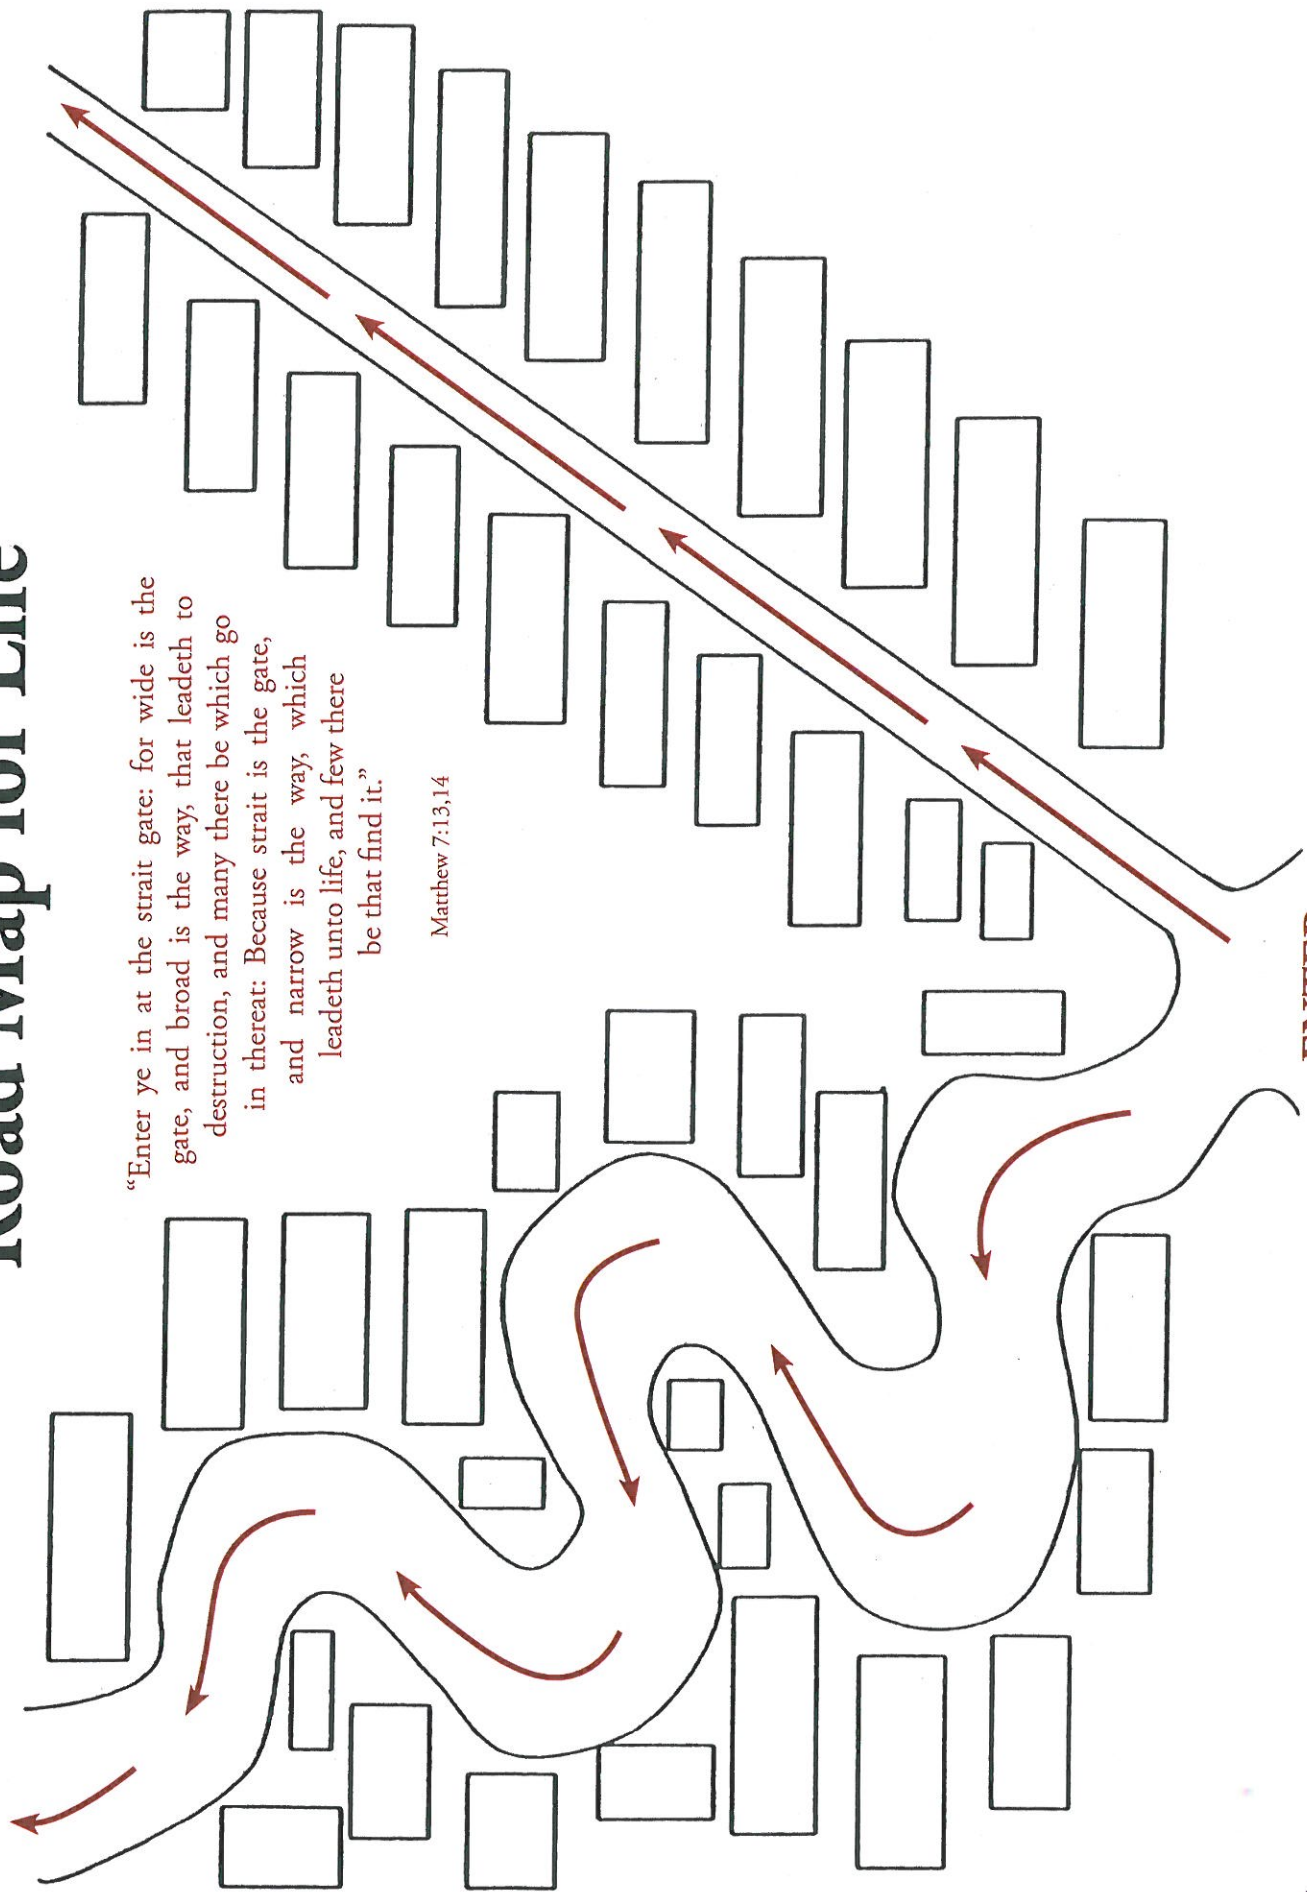

# Road Map for Life

DESTINATION:

DESTINATION:

“Enter ye in at the strait gate: for wide is the gate, and broad is the way, that leadeth to destruction, and many there be which go in thereat: Because strait is the gate, and narrow is the way, which leadeth unto life, and few there be that find it.”

Matthew 7:13,14

ENTER