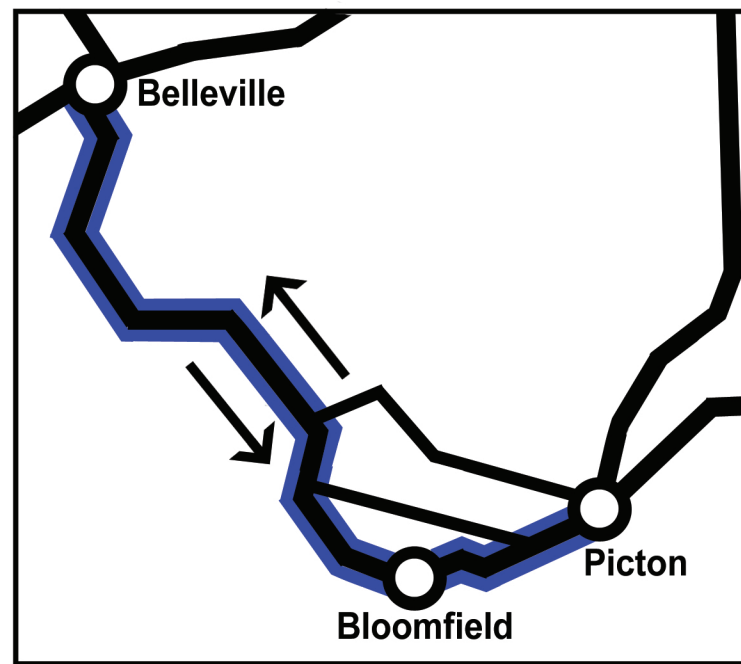

START	
5:55 AM	Belleville Bus Terminal, Bay 7 - 165 Pinnacle St.
6:30 AM	Bloomfield: Post Office, 263 Main St.
6:38 AM	Picton United Church, 12 Chapel St.
6:40 AM	MaCauley Village, London Ave - Mailboxes
6:42 AM	MaCauley Heritage Park, 35 Church St.
6:44 AM	Life Labs, 389 Main St. E.
6:45 AM	Crystal Palace, 369 Main St.
6:50 AM	Metro Grocery Store, 73 Main St.
7:00 AM	Bloomfield: Post Office, 263 Main St.
7:30 AM	Belleville (Possible drop off locations)
	* Bayview Mall * Belleville General Hospital
	* Loyalist College * Stream
	* Quinte Mall * VIA Rail
	* Belleville Bus Terminal

END

START	
8:35 AM	* VIA Rail, 250 Station Street, Belleville (call to arrange)
8:40 AM	* Bayview Mall - West Entrance, Belleville (call to arrange)
8:40 AM	* Belleville General Hospital (call to arrange)
8:45 AM	Belleville Bus Terminal, Bay 7 - 165 Pinnacle St.
8:55 AM	Shoppers Drug Mart - Sidney St., Belleville (call to arrange)
9:15 AM	Bloomfield: Post Office - 263 Main St.
9:28 AM	Picton United Church, 12 Chapel St.
9:30 AM	MaCauley Village, London Ave - Mailboxes
9:32 AM	MaCauley Heritage Park, 35 Church St.
9:39 AM	Life Labs, 389 Main St. E.
9:40 AM	Crystal Palace, 369 Main St.
9:45 AM	Metro Grocery Store, 73 Main St.
10:15 AM	Belleville (Possible drop off locations)
	* Shoppers Drug Mart, Sidney * VIA Rail
	* Belleville General Hospital * Belleville Bus Terminal

END

START	
1:35 PM	VIA Rail, 250 Station Street, Belleville (call to arrange)
1:40 PM	Belleville Bus Terminal, Bay 7 - 165 Pinnacle St.
2:08 PM	Picton United Church, 12 Chapel St.
2:10 PM	MaCauley Village, London Ave - Mailboxes
2:12 PM	MaCauley Heritage Park, 35 Church St.
2:19 PM	Life Labs, 389 Main St. E.
2:20 PM	Crystal Palace, 369 Main St.
2:25 PM	Prince Edward Collegiate Institute, 41 Barker St.
2:30 PM	Metro Grocery Store, 73 Main St.
2:40 PM	Bloomfield: Post Office, 263 Main St.
3:00 PM	Belleville (Possible drop off locations)
	* Shoppers * Belleville General Hospital
	* VIA Rail * Belleville Bus Terminal