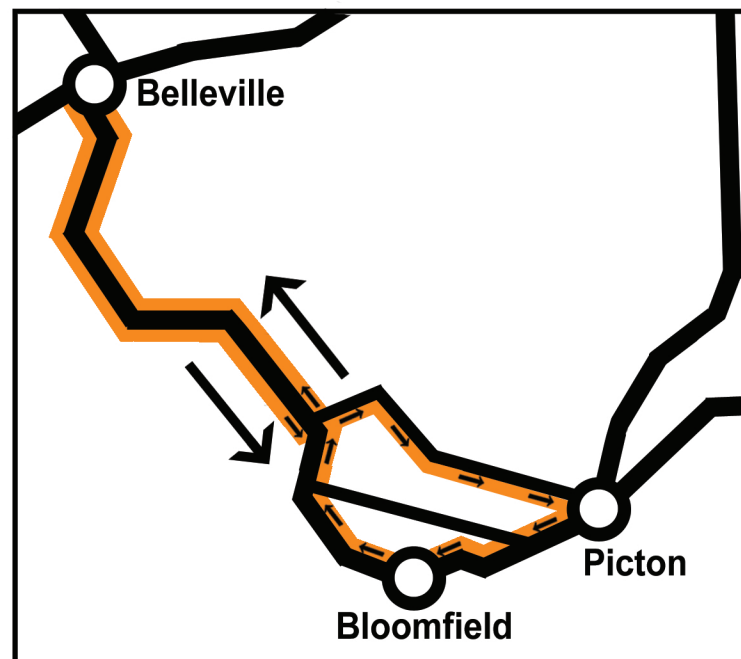

START	
1:35 PM	VIA Rail, 250 Station Street, Belleville (call to arrange)
1:40 PM	Belleville Bus Terminal, Bay 7 - 165 Pinnacle St.
2:08 PM	Picton United Church, 12 Chapel St.
2:10 PM	MaCauley Village, London Ave - Mailboxes
2:12 PM	MaCauley Heritage Park, 35 Church St.
2:19 PM	Life Labs, 389 Main St. E.
2:20 PM	Crystal Palace, 369 Main St.
2:25 PM	Prince Edward Collegiate Institute, 41 Barker St.
2:30 PM	Metro Grocery Store, 73 Main St.
2:40 PM	Bloomfield: Post Office, 263 Main St.
3:00 PM	Belleville (Possible drop off locations)
	* Shoppers * Belleville General Hospital
	* VIA Rail * Belleville Bus Terminal

END

START	
4:55 PM	Loyalist College & Stream, Belleville (call to arrange)
5:05 PM	Belleville Bus Terminal, Bay 7 - 165 Pinnacle St.
5:35 PM	Bloomfield: Post Office, 263 Main St.
5:53 PM	Picton United Church, 12 Chapel St.
5:55 PM	MaCauley Village, London Ave - Mailboxes
5:57 PM	MaCauley Heritage Park, 35 Church St.
5:59 PM	Life Labs, 389 Main St. E.
6:00 PM	Crystal Palace, 369 Main St.
6:05 PM	Metro Grocery Store, 73 Main St.
6:35 PM	Belleville Bus Terminal

END