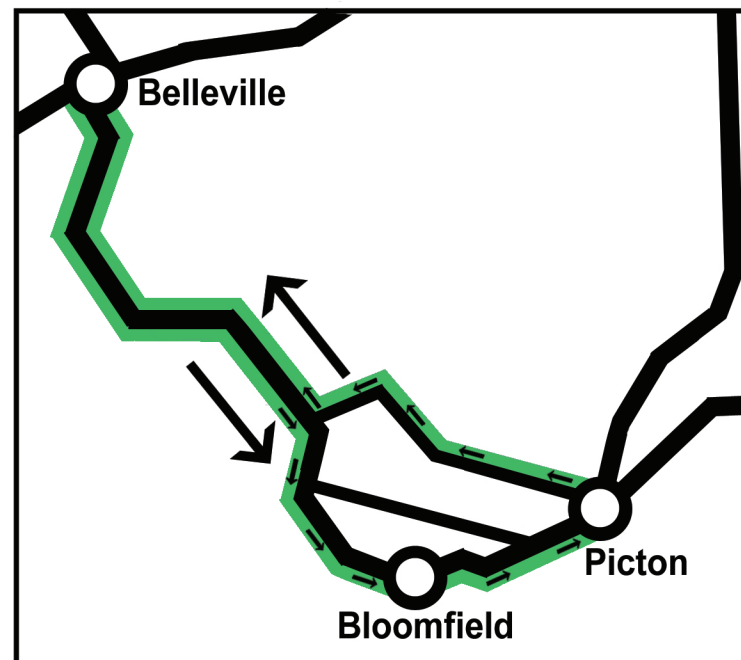

START	
5:55 AM	Belleville Bus Terminal, Bay 7 - 165 Pinnacle St.
6:30 AM	Bloomfield: Post Office, 263 Main St.
6:38 AM	Picton United Church, 12 Chapel St.
6:40 AM	MaCauley Village, London Ave - Mailboxes
6:42 AM	MaCauley Heritage Park, 35 Church St.
6:44 AM	Life Labs, 389 Main St. E.
6:45 AM	Crystal Palace, 369 Main St.
6:50 AM	Metro Grocery Store, 73 Main St.
7:00 AM	Bloomfield: Post Office, 263 Main St.
7:30 AM	Belleville (Possible drop off locations)
	* Bayview Mall * Belleville General Hospital
	* Loyalist College * Stream
	* Quinte Mall * VIA Rail
	* Belleville Bus Terminal

END

START	
8:35 AM	* VIA Rail, 250 Station Street, Belleville (call to arrange)
8:40 AM	* Bayview Mall - West Entrance, Belleville (call to arrange)
8:40 AM	* Belleville General Hospital (call to arrange)
8:45 AM	Belleville Bus Terminal, Bay 7 - 165 Pinnacle St.
8:55 AM	Shoppers Drug Mart - Sidney St., Belleville (call to arrange)
9:15 AM	Bloomfield: Post Office - 263 Main St.
9:28 AM	Picton United Church, 12 Chapel St.
9:30 AM	MaCauley Village, London Ave - Mailboxes
9:32 AM	MaCauley Heritage Park, 35 Church St.
9:39 AM	Life Labs, 389 Main St. E.
9:40 AM	Crystal Palace, 369 Main St.
9:45 AM	Metro Grocery Store, 73 Main St.
10:15 AM	Belleville (Possible drop off locations)
	* Shoppers Drug Mart, Sidney * VIA Rail
	* Belleville General Hospital * Belleville Bus Terminal

END

START	
1:35 PM	VIA Rail, 250 Station Street, Belleville (call to arrange)
1:40 PM	Belleville Bus Terminal, Bay 7 - 165 Pinnacle St.
2:08 PM	Picton United Church, 12 Chapel St.
2:10 PM	MaCauley Village, London Ave - Mailboxes
2:12 PM	MaCauley Heritage Park, 35 Church St.
2:19 PM	Life Labs, 389 Main St. E.
2:20 PM	Crystal Palace, 369 Main St.
2:25 PM	Prince Edward Collegiate Institute, 41 Barker St.
2:30 PM	Metro Grocery Store, 73 Main St.
2:40 PM	Bloomfield: Post Office, 263 Main St.
3:00 PM	Belleville (Possible drop off locations)
	* Shoppers * Belleville General Hospital
	* VIA Rail * Belleville Bus Terminal