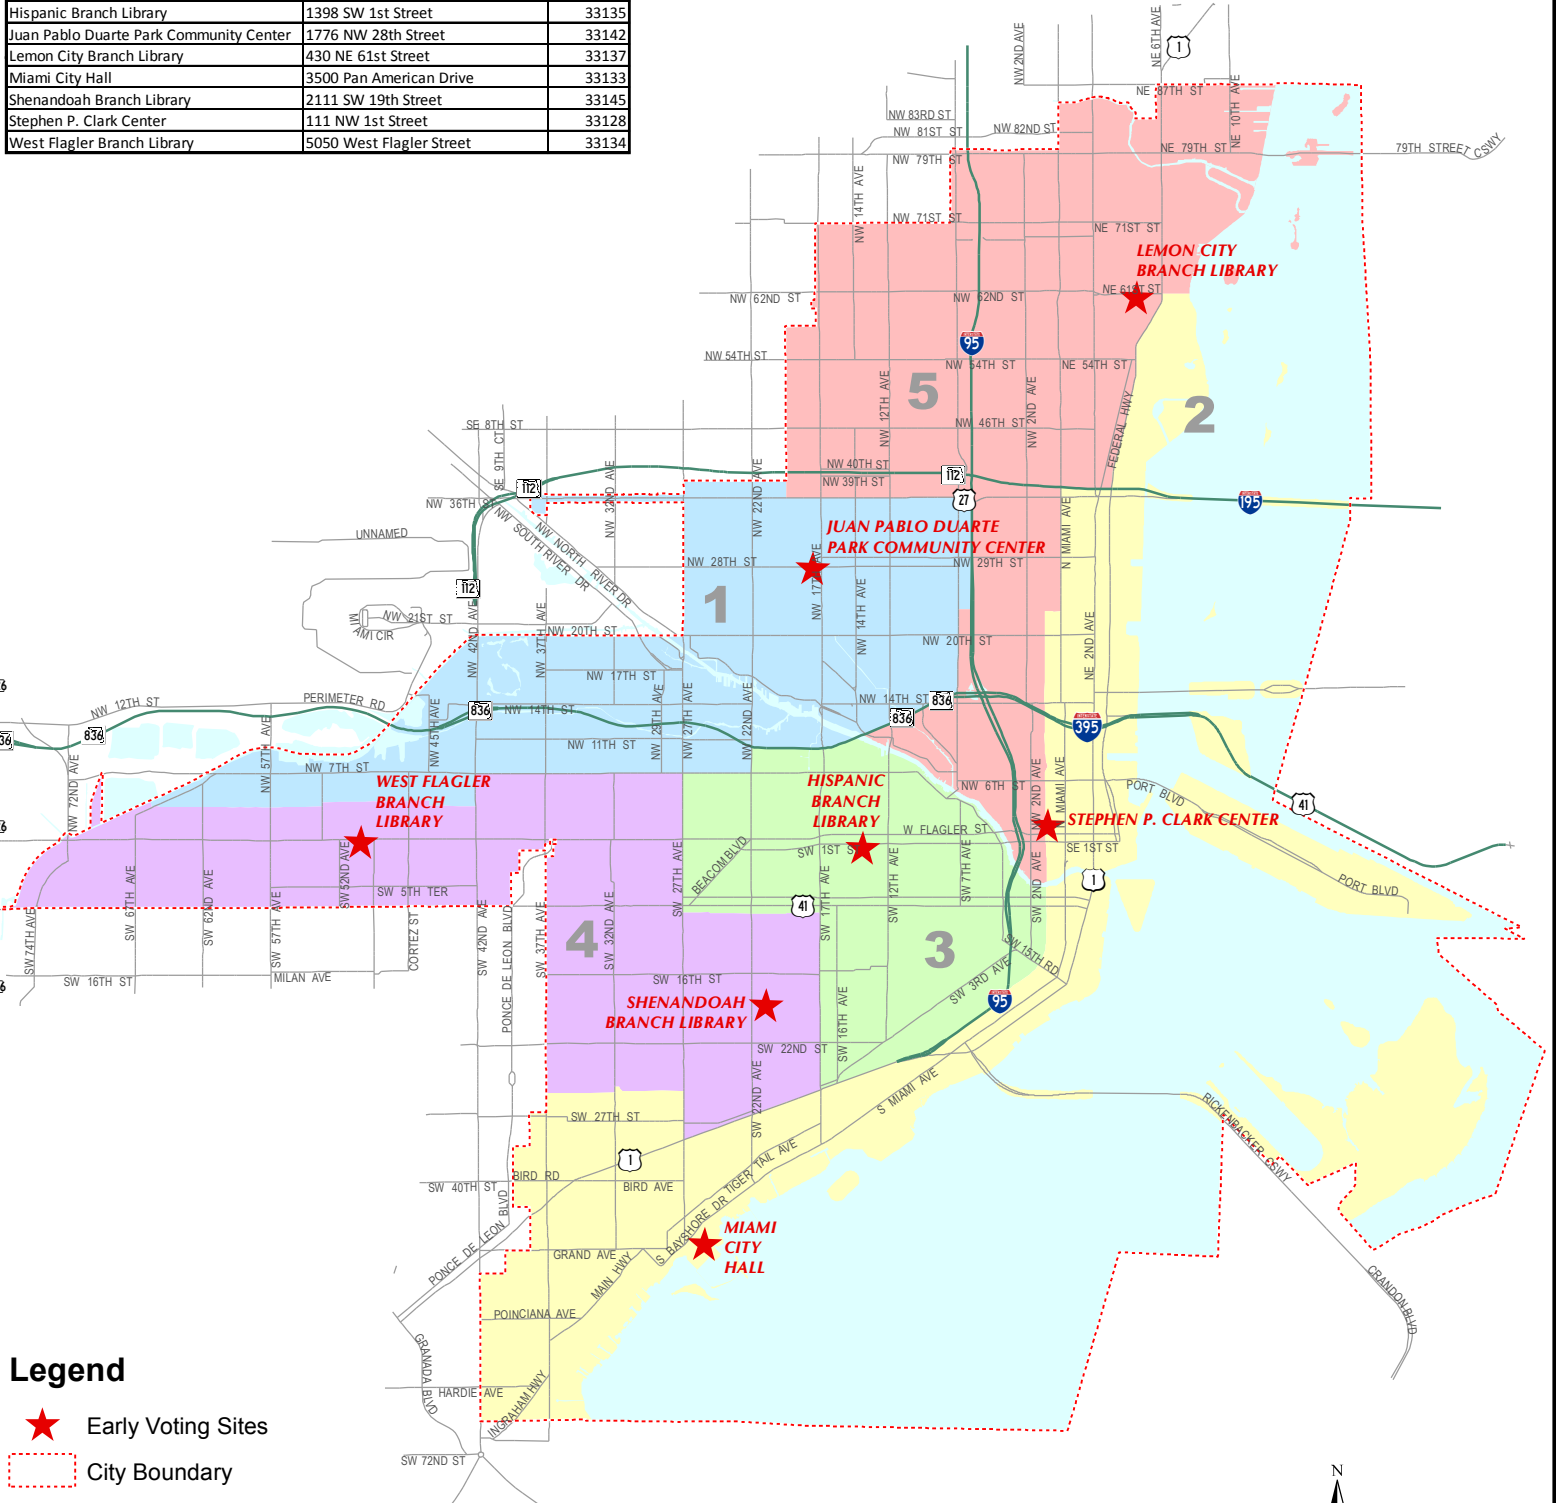

**EARLY VOTING SITES AND SCHEDULE FOR THE
NOVEMBER 7, 2017
CITY OF MIAMI GENERAL MUNICIPAL AND SPECIAL ELECTIONS**

Early Voting for the November 7, 2017 City of Miami General Municipal and Special Elections has been scheduled for the designated sites, dates, and times referenced below. City of Miami registered voters may choose to vote at any of the Early Voting sites on the dates and times in which they are open.

Early Voting sites located within the City of Miami include the following:

EARLY VOTING SITES
Hispanic Branch Library , 1398 SW 1 st Street, Miami, FL 33135
Juan Pablo Duarte Park Community Center , 1776 NW 28 th Street, Miami, FL 33142
Lemon City Branch Library , 430 NE 61 st Street, Miami, FL 33137
Miami City Hall , 3500 Pan American Drive, Miami, FL 33133 (Entrance for Polling Place @ Northeast Side of Building / ADA Entrance @ City Hall Front Door)
Shenandoah Branch Library , 2111 SW 19 th Street, Miami, FL 33145
Stephen P. Clark Government Center , 111 NW 1 st Street, Miami, FL 33128 (Miami-Dade Elections Department Branch Office located in the Lobby)
West Flagler Branch Library , 5050 West Flagler Street, Miami, FL 33134

When voting at any voting location, whether at an Early Voting site or on Election Day, be sure to bring a current and valid identification that contains your name, photograph and signature. While it is not required that you bring your voter information card to the polling place, it will expedite your check-in process.

Legend

- ★ Early Voting Sites
- City Boundary

Commission Districts

- District 1
- District 2
- District 3
- District 4
- District 5