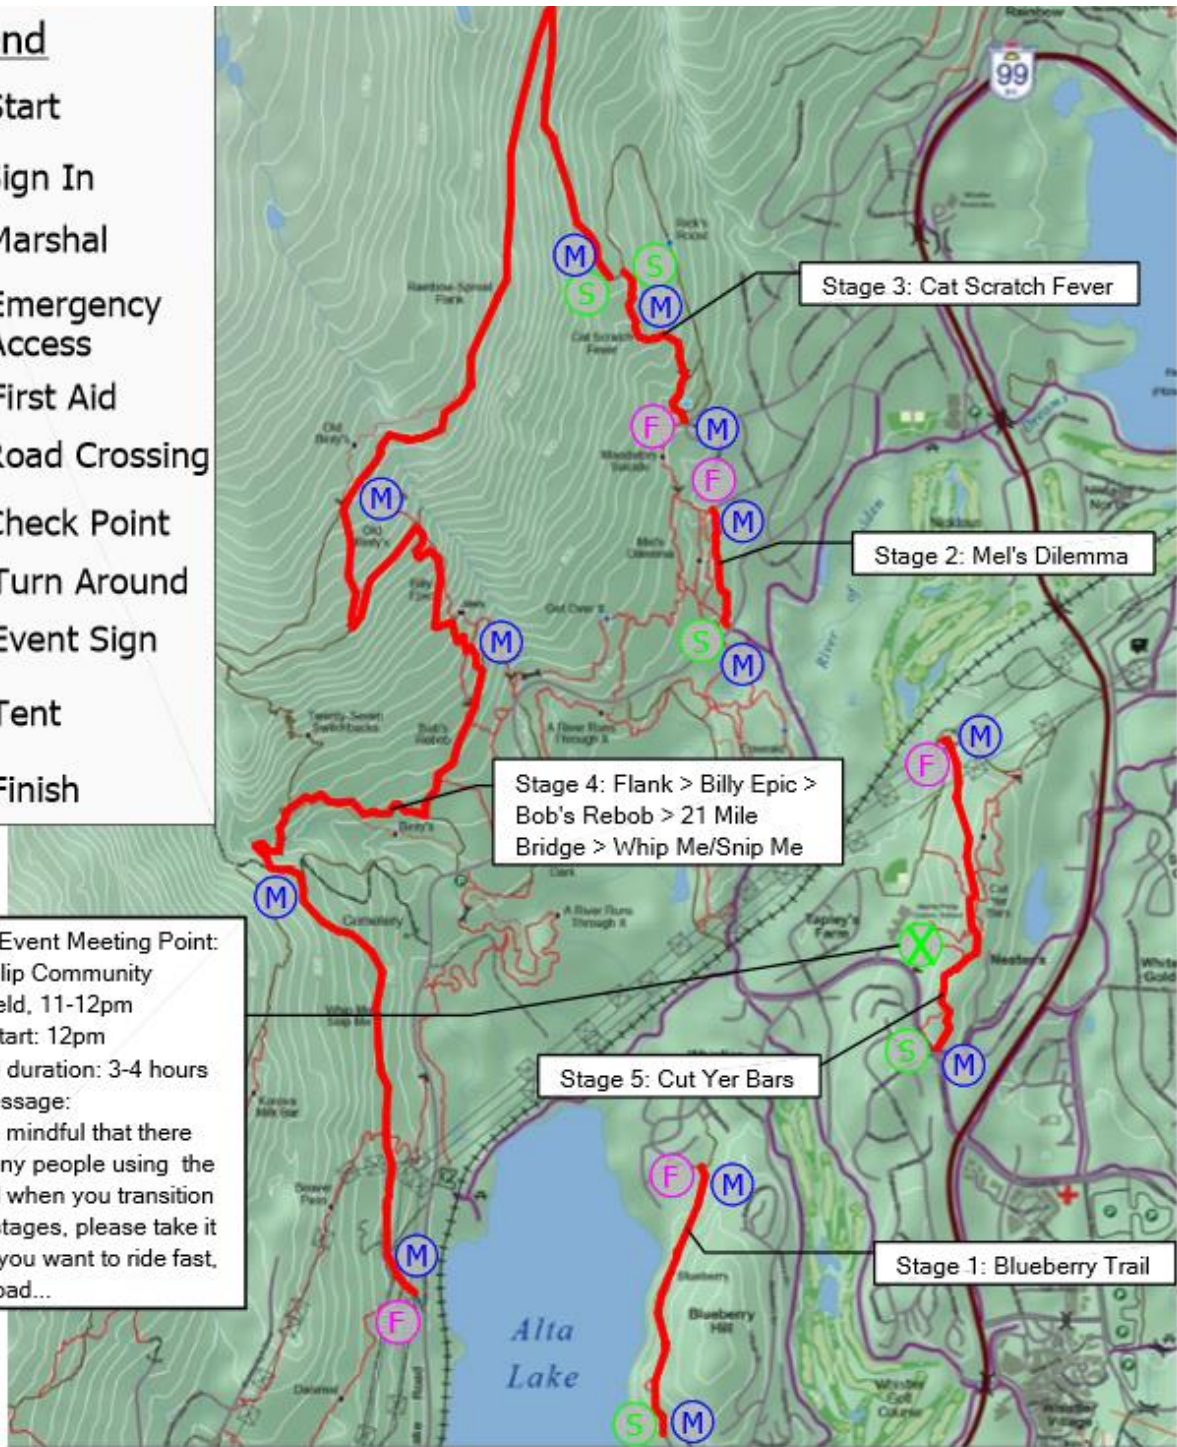

Wonder Woman, July 12th 2014 WORCA's Women Only Event

Legend

-  Start
-  Sign In
-  Marshal
-  Emergency Access
-  First Aid
-  Road Crossing
-  Check Point
-  Turn Around
-  Event Sign
-  Tent
-  Finish

Sign-in & Event Meeting Point:
Myrtle Philip Community
School Field, 11-12pm
Stage 1 Start: 12pm
Estimated duration: 3-4 hours
Safety Message:
Please be mindful that there
will be many people using the
valley trail when you transition
between stages, please take it
easy or if you want to ride fast,
take the road...