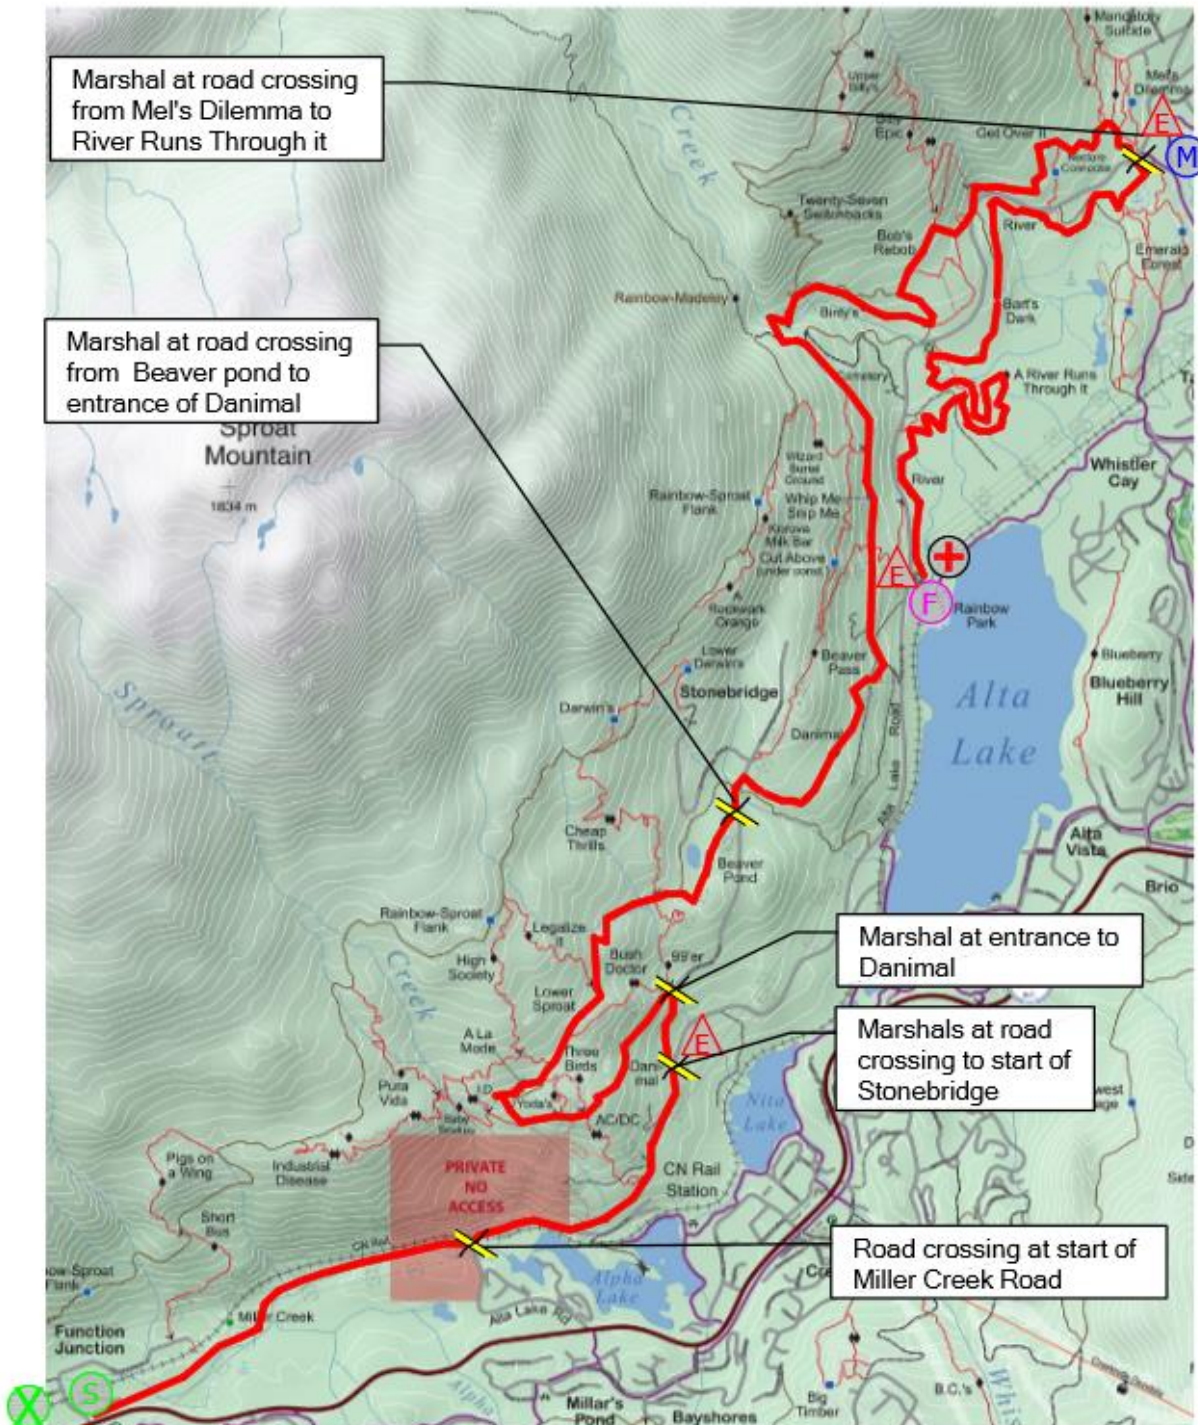

22nd Westside Wheel Up!

19 September 2015

Sign-in: Whistler Brewing 10am-12pm @ Whistler Brewery, Function Junction

Start: 12pm, Miller Creek

Entry Fee: \$25 (must be a WORCA member to race, 1 day \$25 race licences available at registration)

Course: Miller Creek - Danimal - Lower Sproat - Beaver Pond - Danimal - Whip Me Snip Me - Binty's - Bob's Rebob - Get Over It - Mels - River - Barts - River Runs Through It

Finish & Apres: Rainbow Park