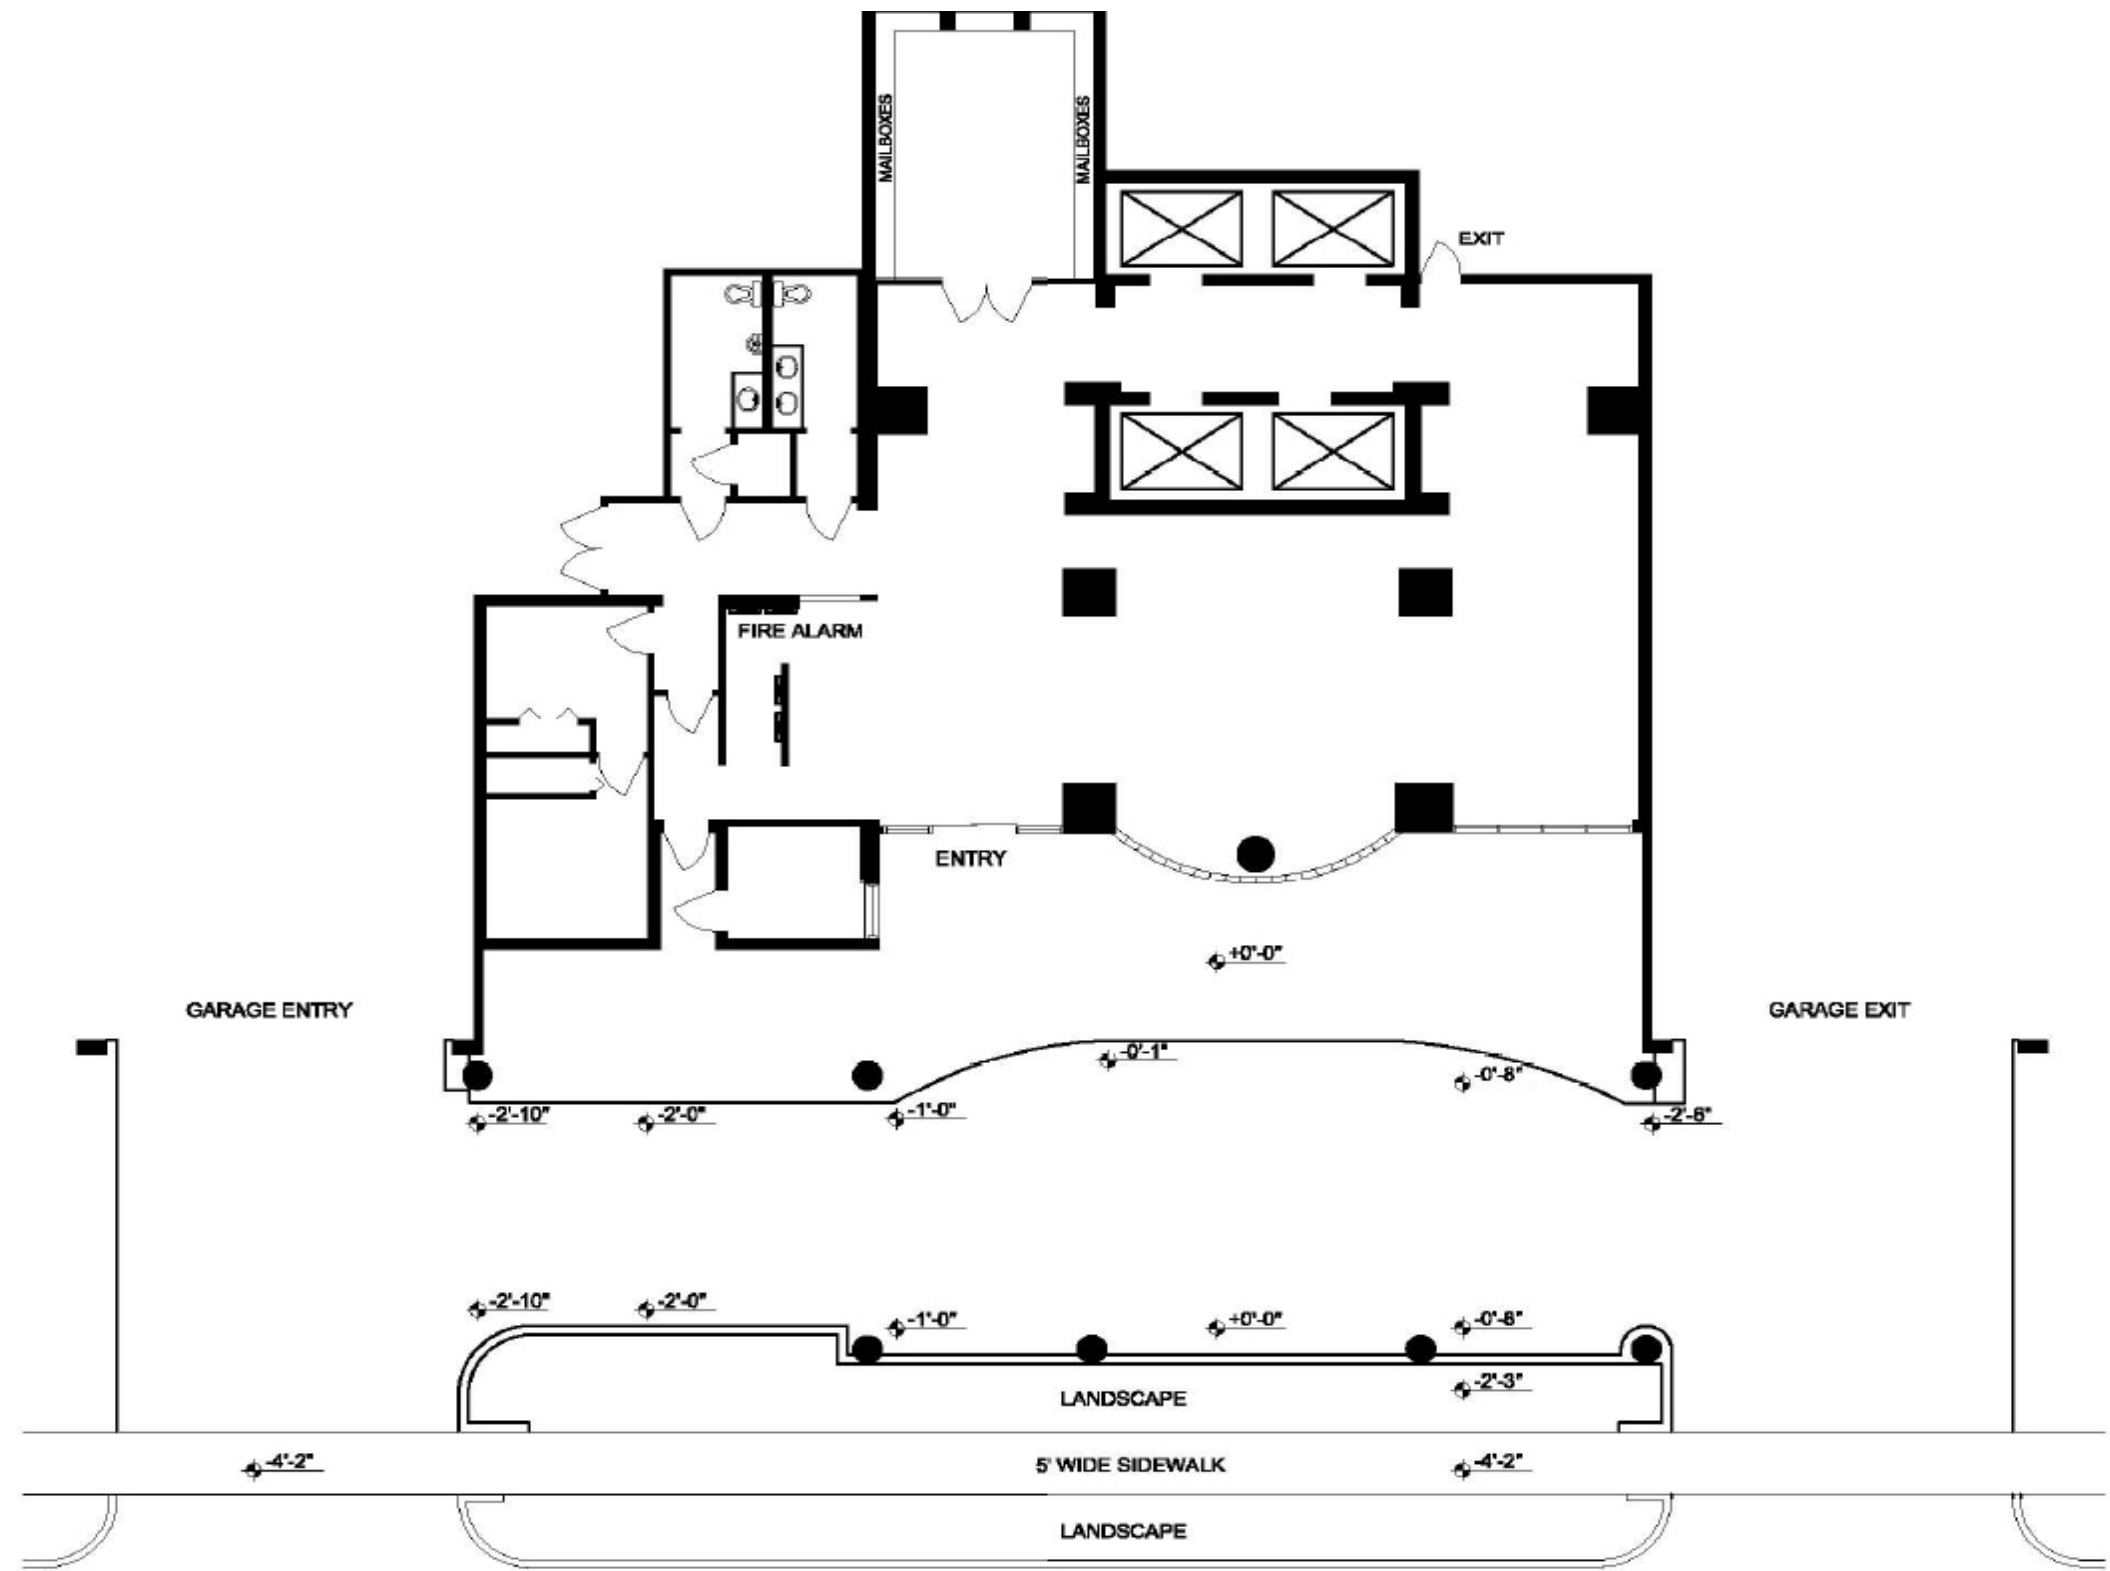

SUNSET HARBOUR

PEPE CALDERIN DESIGN

PRESENTATION

EXISTING FLOOR PLAN

PROPOSED FLOOR PLAN

PORTE COCHERE

CALACATA MARBLE

CARERRA MARBLE

TEAK WOOD PLANKS

PAVERS STAINED IN LIGHT GREY

FLOORING MARBLE

MOSAIC

SOFA

COFFEE TABLE

SIDE CHAIRS

LOBBY

LOBBY

LOBBY

ELEVATOR FOYER

ELEVATOR FOYER

CALACATA MARBLE

CURVED WOOD PANELS

FLOORING MARBLE

MOSAIC