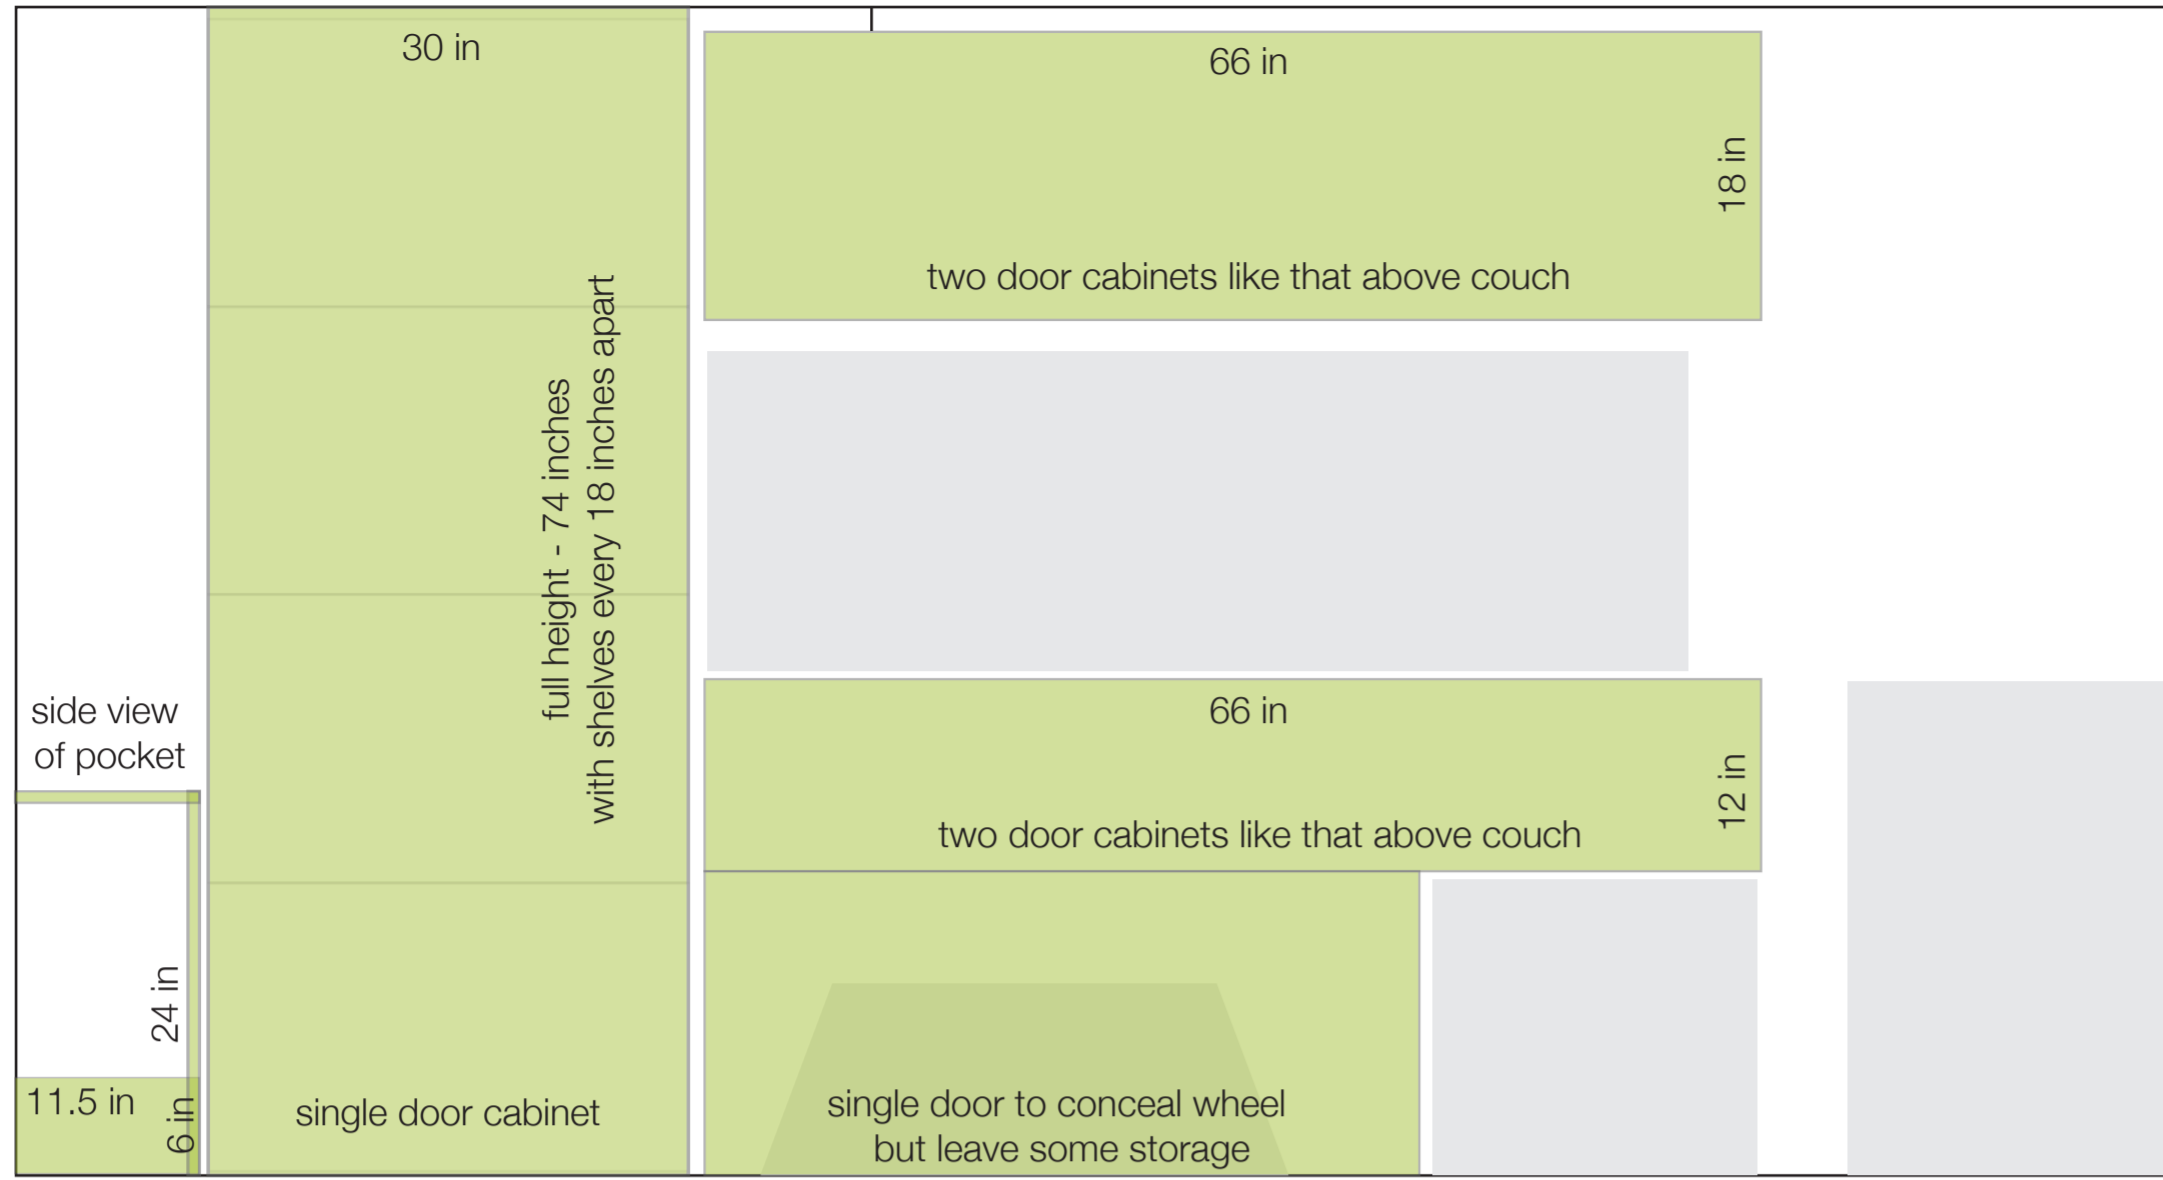

# far wall

All cabinets on this wall are 18 inches deep. (see aerial view)

# cork wall

Pocket is 11.5 inches deep (see aerial view) basically all the way to the edgeline with the door

# door wall

Work bench on this wall is 30 inches deep. (see aerial view)

# couch wall