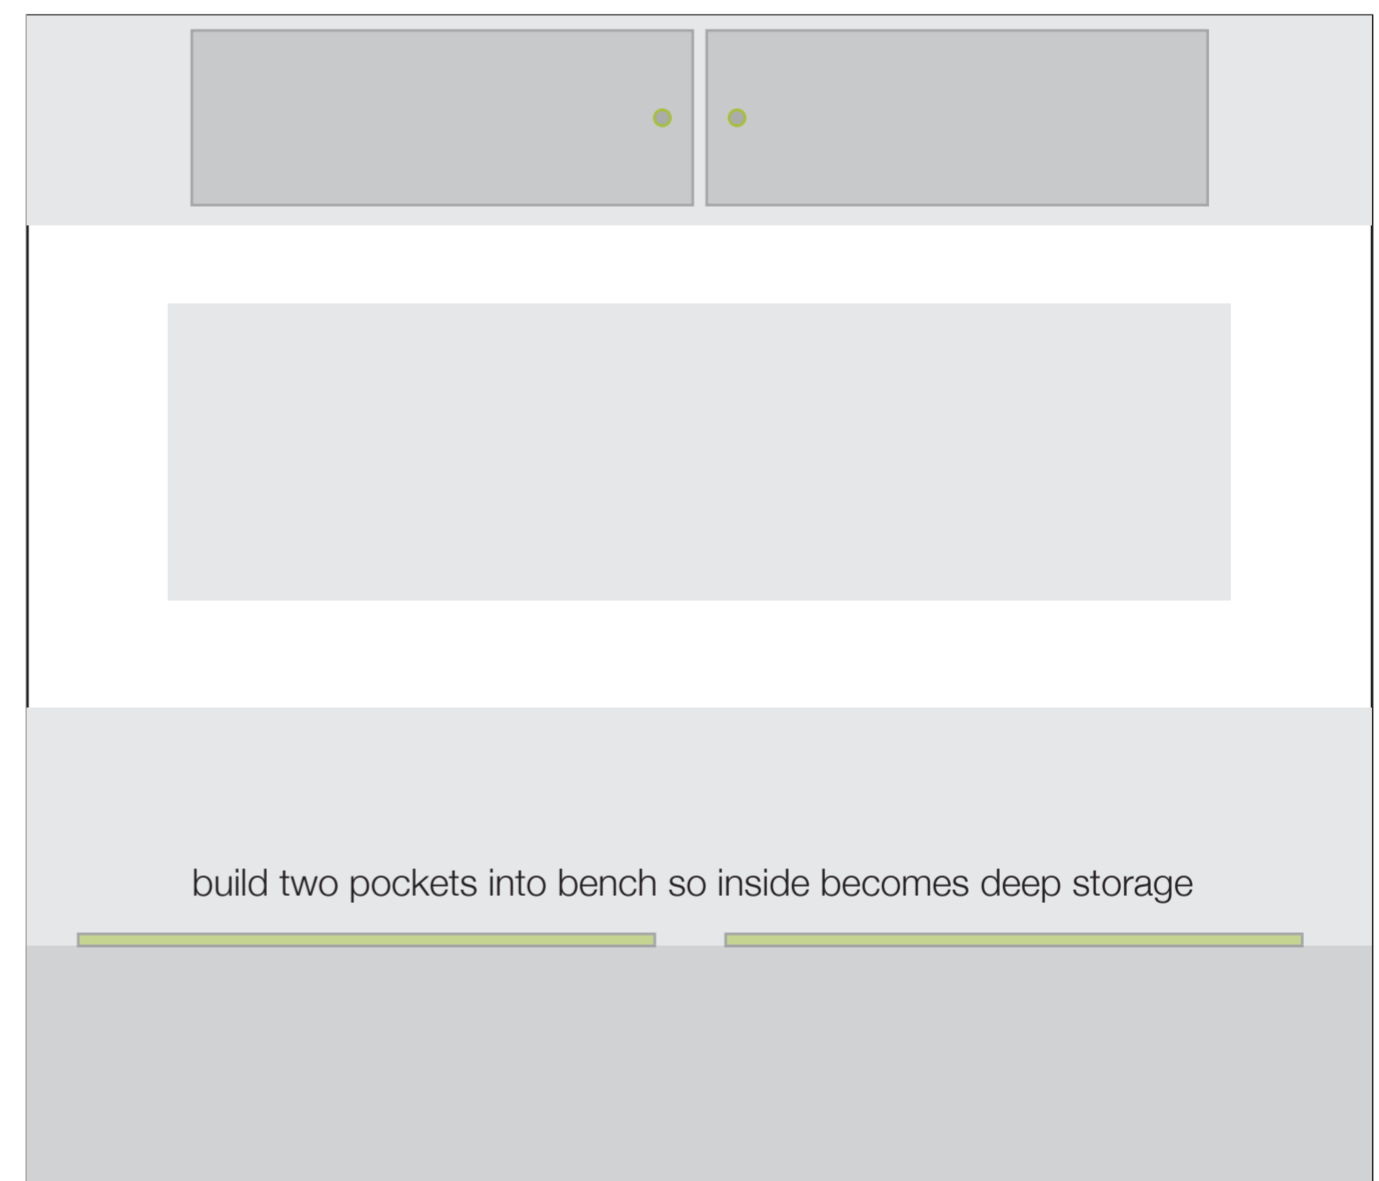

far wall

All cabinets on this wall are 18 inches deep. (see aerial view)

cork wall

Pocket is 11.5 inches deep (see aerial view) basically all the way to the edgeline with the door

door wall

Work bench on this wall is 30 inches deep. (see aerial view)

couch wall

aerial view