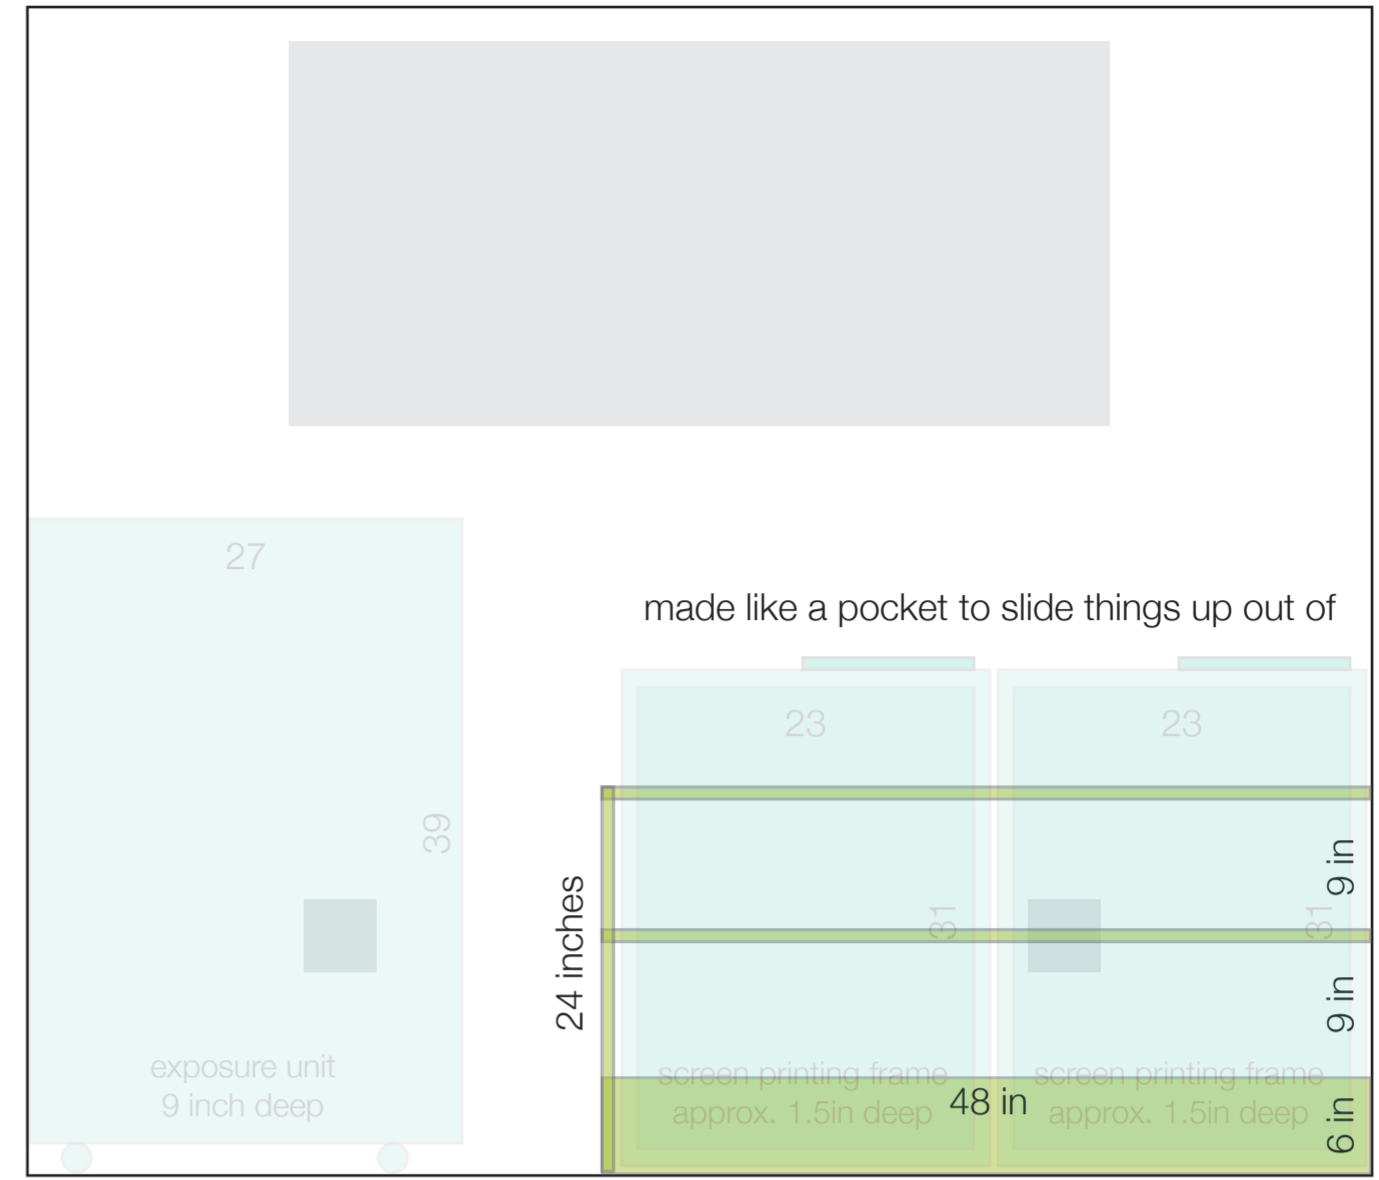

# far wall

All cabinets on this wall are 18 inches deep. (see aerial view)

# cork wall

Pocket is 11.5 inches deep (see aerial view) basically all the way to the edgeline with the door

# door wall

Work bench on this wall is 30 inches deep. (see aerial view)

# aerial view