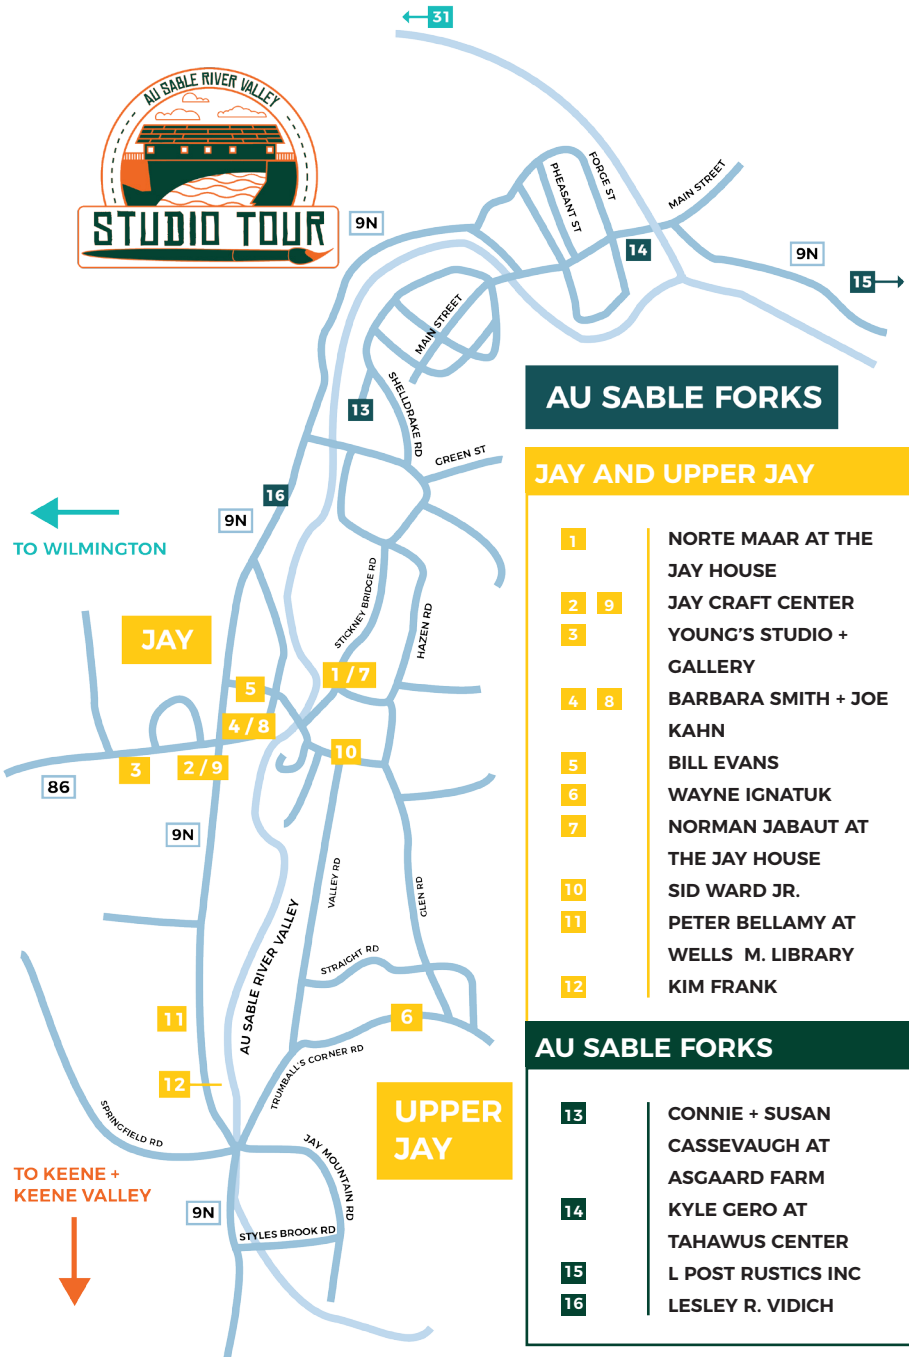

JAY AND UPPER JAY

- 1 NORTE MAAR AT THE JAY HOUSE
- 2 9 JAY CRAFT CENTER
- 3 YOUNG'S STUDIO + GALLERY
- 4 8 BARBARA SMITH + JOE KAHN
- 5 BILL EVANS
- 6 WAYNE IGNATUK
- 7 NORMAN JABAUT AT THE JAY HOUSE
- 10 SID WARD JR.
- 11 PETER BELLAMY AT WELLS M. LIBRARY
- 12 KIM FRANK

AU SABLE FORKS

- 13 CONNIE + SUSAN CASSEVAUGH AT ASGAARD FARM
- 14 KYLE GERO AT TAHAWUS CENTER
- 15 L POST RUSTICS INC
- 16 LESLEY R. VIDICH

KEENE AND KEENE VALLEY

- 17 BEATRICE BARDIN
- 18 STEVE BOWERS + JOHN MONROE AT BALD MOUNTAIN RUSTICS
- 19 STEPHANIE DEMANUELLE
- 20 BILL HALL
- 21 AMANDA HARRINGTON
- 22 EDWARD BEAR MILLER
- 23 SID MILLER
- 24 FRANK OWEN
- 25 SAMANTHA STYTZER AT KEENE VALLEY LIBRARY
- 26 ELIZA TWICHELL
- 27 CINDA T. LONGSTRETH
- 28 MONICA BRADBURY
- 29 CRAIGARDAN
- 30 BRUCE GUNDERSEN

WILMINGTON

- 31 HEIDI GERO AT ADK WILDLIFE REFUGE
- 32 KATE SEARS
- 33 MEG STONE
- 34 JERI WRIGHT

AU SABLE FORKS

JAY AND UPPER JAY

- 1 NORTE MAAR AT THE JAY HOUSE
- 2 9 JAY CRAFT CENTER
- 3 YOUNG'S STUDIO + GALLERY
- 4 8 BARBARA SMITH + JOE KAHN
- 5 BILL EVANS
- 6 WAYNE IGNATUK
- 7 NORMAN JABAUT AT THE JAY HOUSE
- 10 SID WARD JR.
- 11 PETER BELLAMY AT WELLS M. LIBRARY
- 12 KIM FRANK

AU SABLE FORKS

- 13 CONNIE + SUSAN CASSEVAUGH AT ASGAARD FARM
- 14 KYLE GERO AT TAHAWUS CENTER
- 15 L POST RUSTICS INC
- 16 LESLEY R. VIDICH

86

9N

MAJOR ROADS

Map not to scale