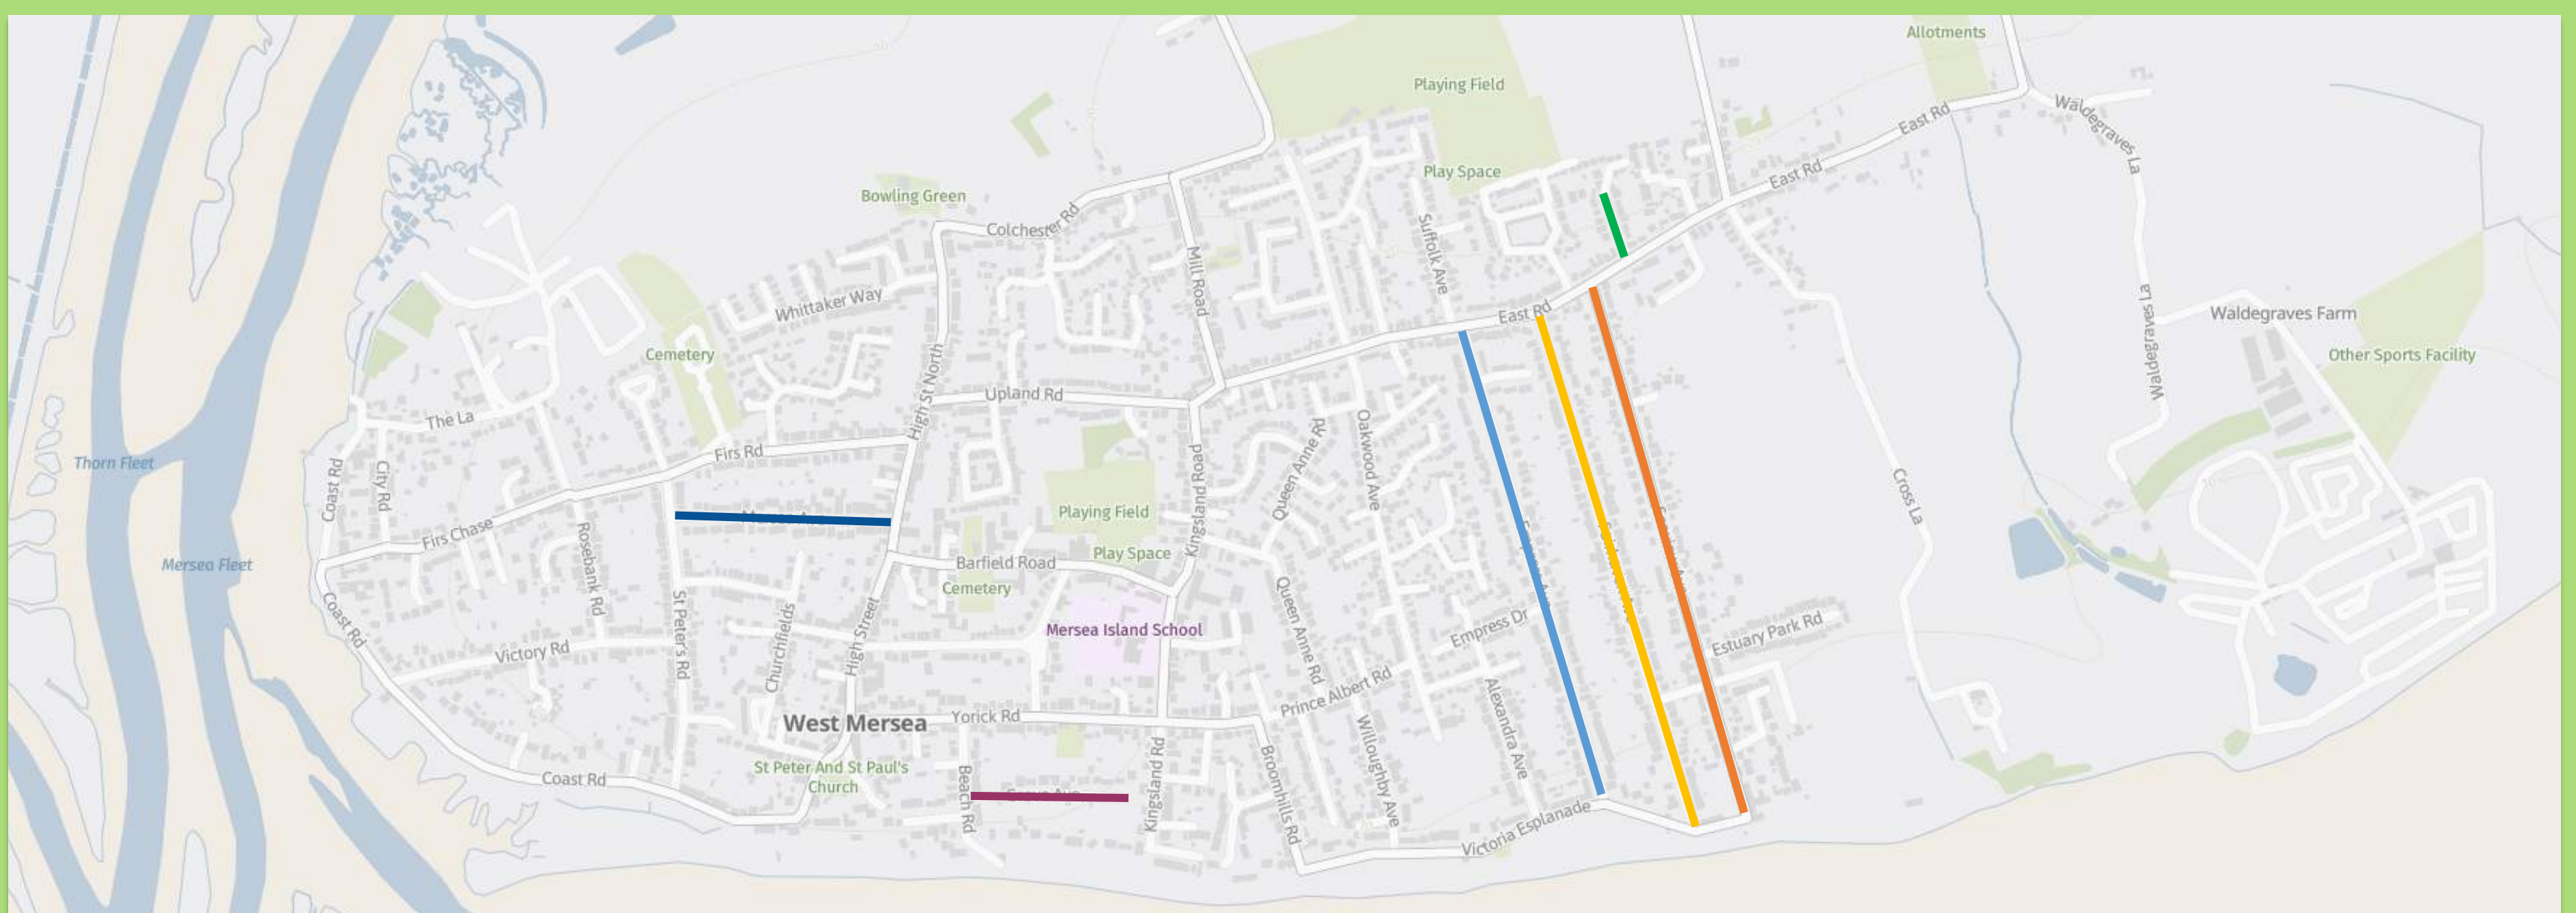

The Avenues

The avenues in West Mersea signify a very important part of the town's distinctive character. Long stretches of road are lined with large trees, grass verges and homes set back from the roads. We have used this strong West Mersea Character Space trait to inform the emerging indicative development framework.

Brierley Avenue

Seaview Avenue

Fairhaven Avenue

Empress Avenue

Grove Avenue

Mersea Avenue