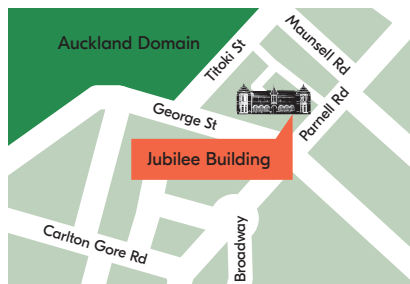

PARNELL – Jubilee Building
545 Parnell Road, Parnell