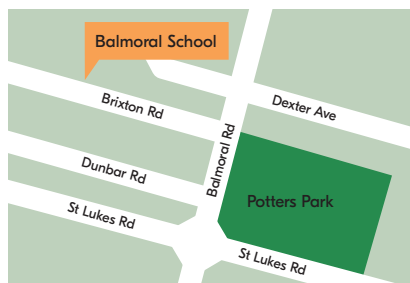

At our awesome school holiday programmes, we place a huge emphasis on fun, adventure and ensuring the children in our care are never bored!

Choose from two activities every day:

CLUB HOUSE

Loads of fun on site every day at Balmoral & Epsom. (Parnell kids are bussed to Epsom)

ADVENTURE SEEKERS

Exciting adventures around the Auckland area.

Short Day option for Balmoral & Epsom Club House kids:

- 9am-3pm
- $60 flat rate
- Balmoral & Epsom only

Read full activity details and enrol online at villagesquare.org.nz/shp-enrol

CONTACT US

T 09 555 5193

E pfc@villagesquare.org.nz

Facebook @ProgrammesForChildren

Choose from two School Holiday Programme locations:

BALMORAL – Balmoral School
19 Brixton Road, Mt Eden