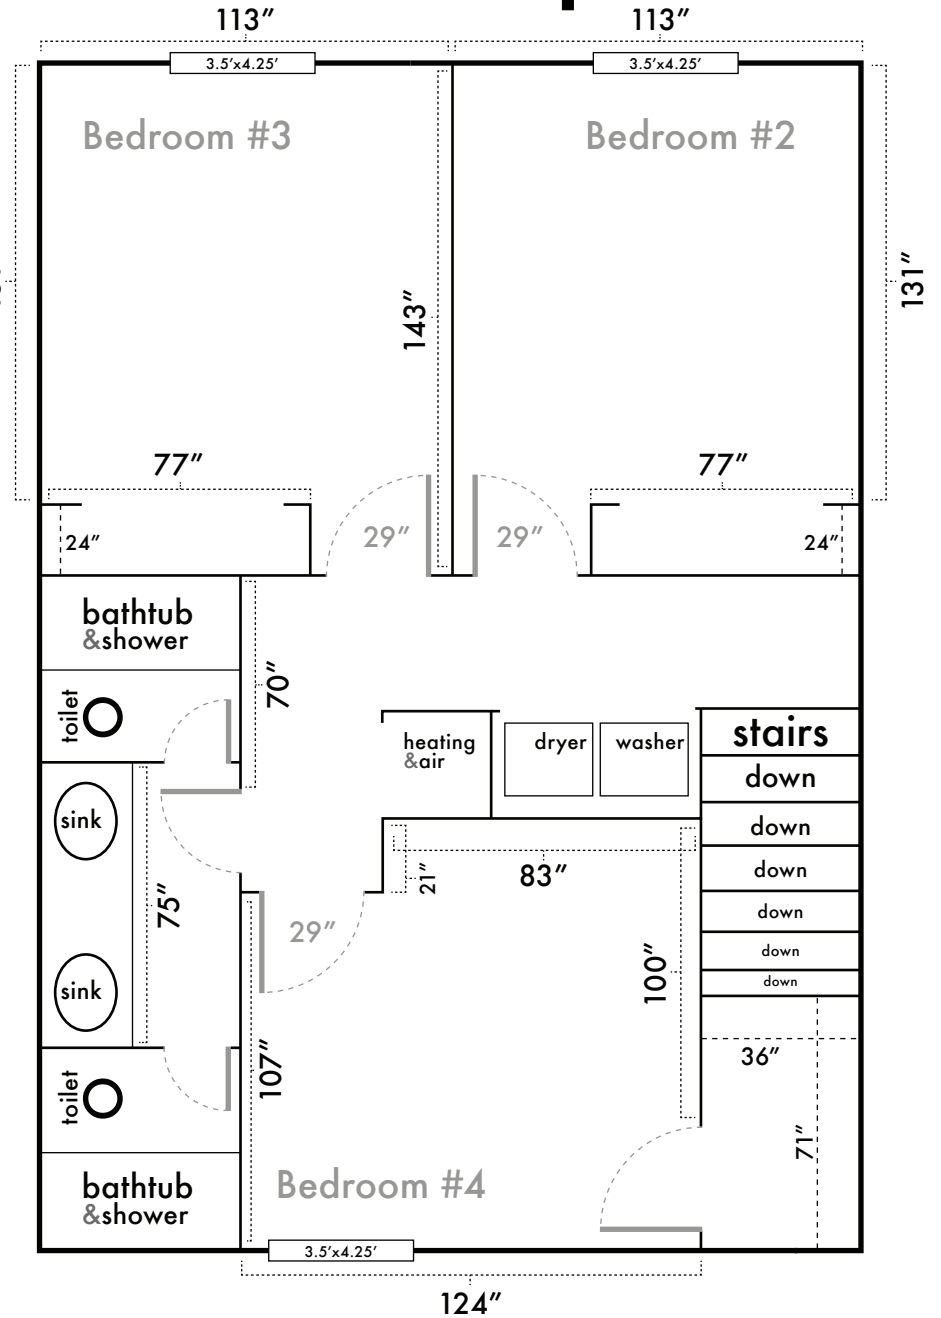

# Ground Floor

# Upstairs

**Surrey Square**  
 town homes  
 1,353 Square Feet  
 4 Bedroom  
 3 Bathroom  
 Town Home  
<http://is.gd/gpmathens>  
 706-543-8505