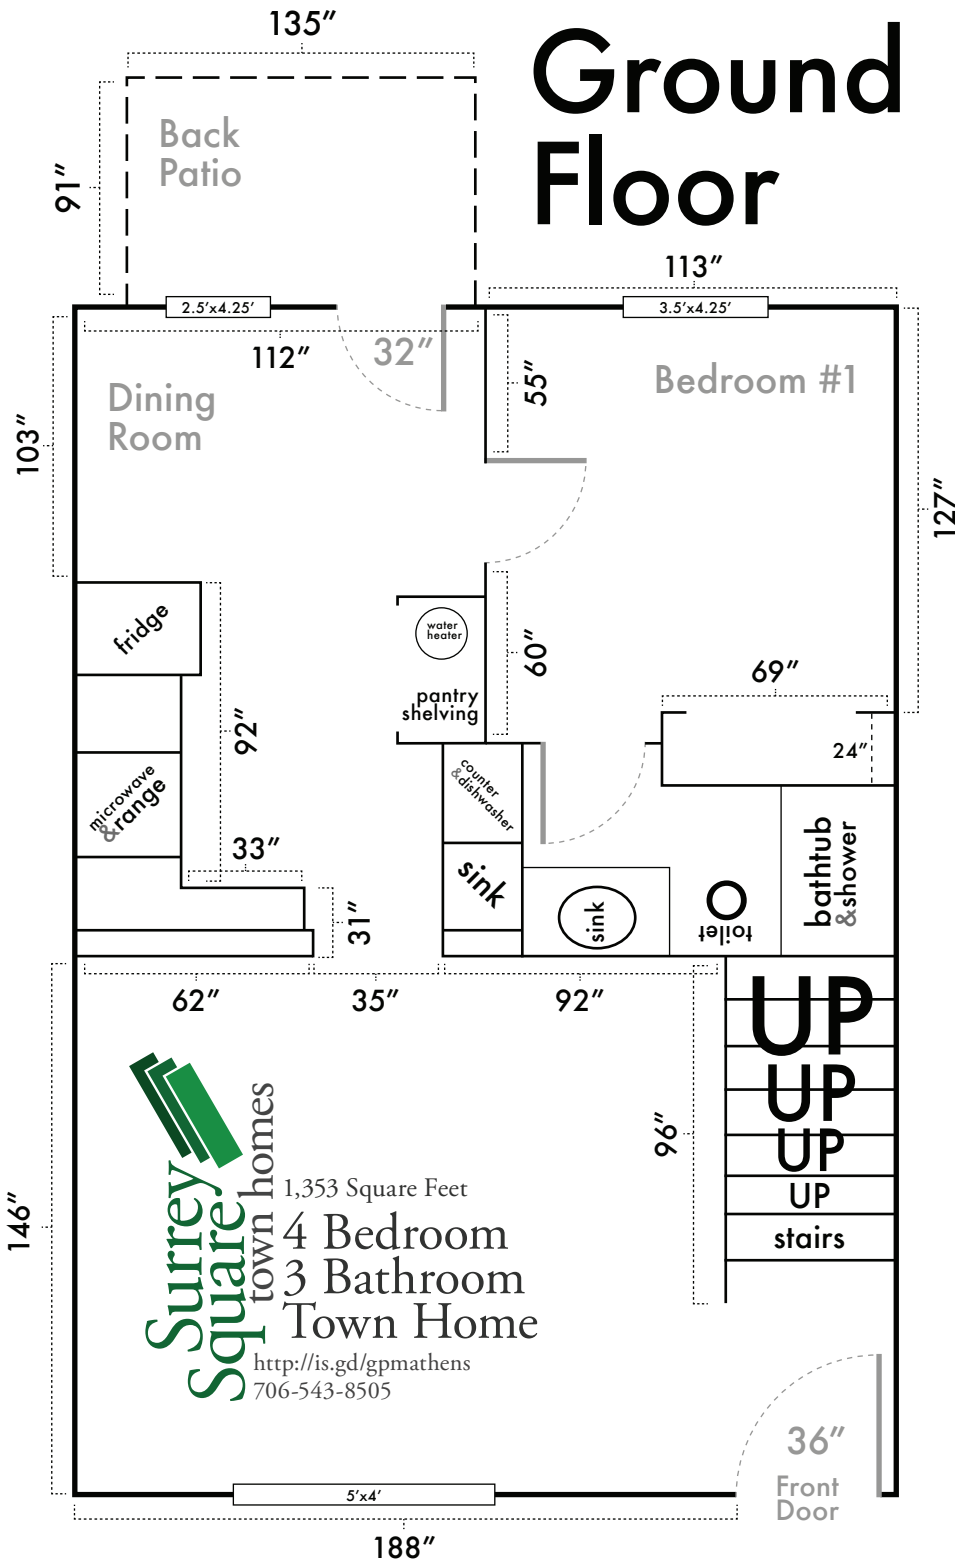

# Ground Floor

# Upstairs

**Surrey Square**  
 town homes  
 1,353 Square Feet  
 4 Bedroom  
 3 Bathroom  
 Town Home  
<http://is.gd/gpmathens>  
 706-543-8505