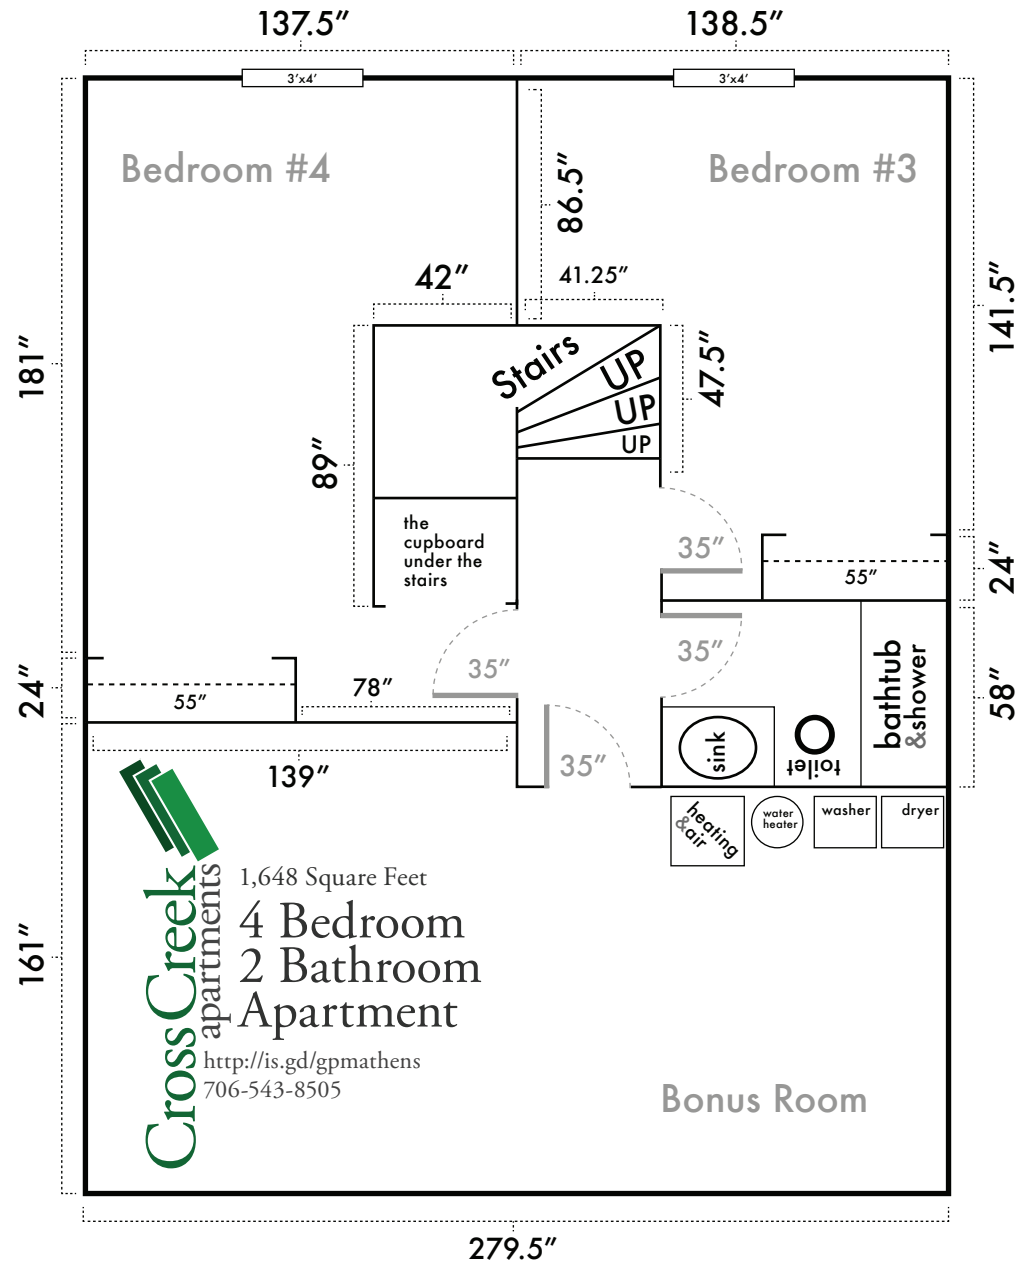

Entry Level

Downstairs

CrossCreek
apartments

1,648 Square Feet
4 Bedroom
2 Bathroom
Apartment

<http://is.gd/gpmathens>
706-543-8505