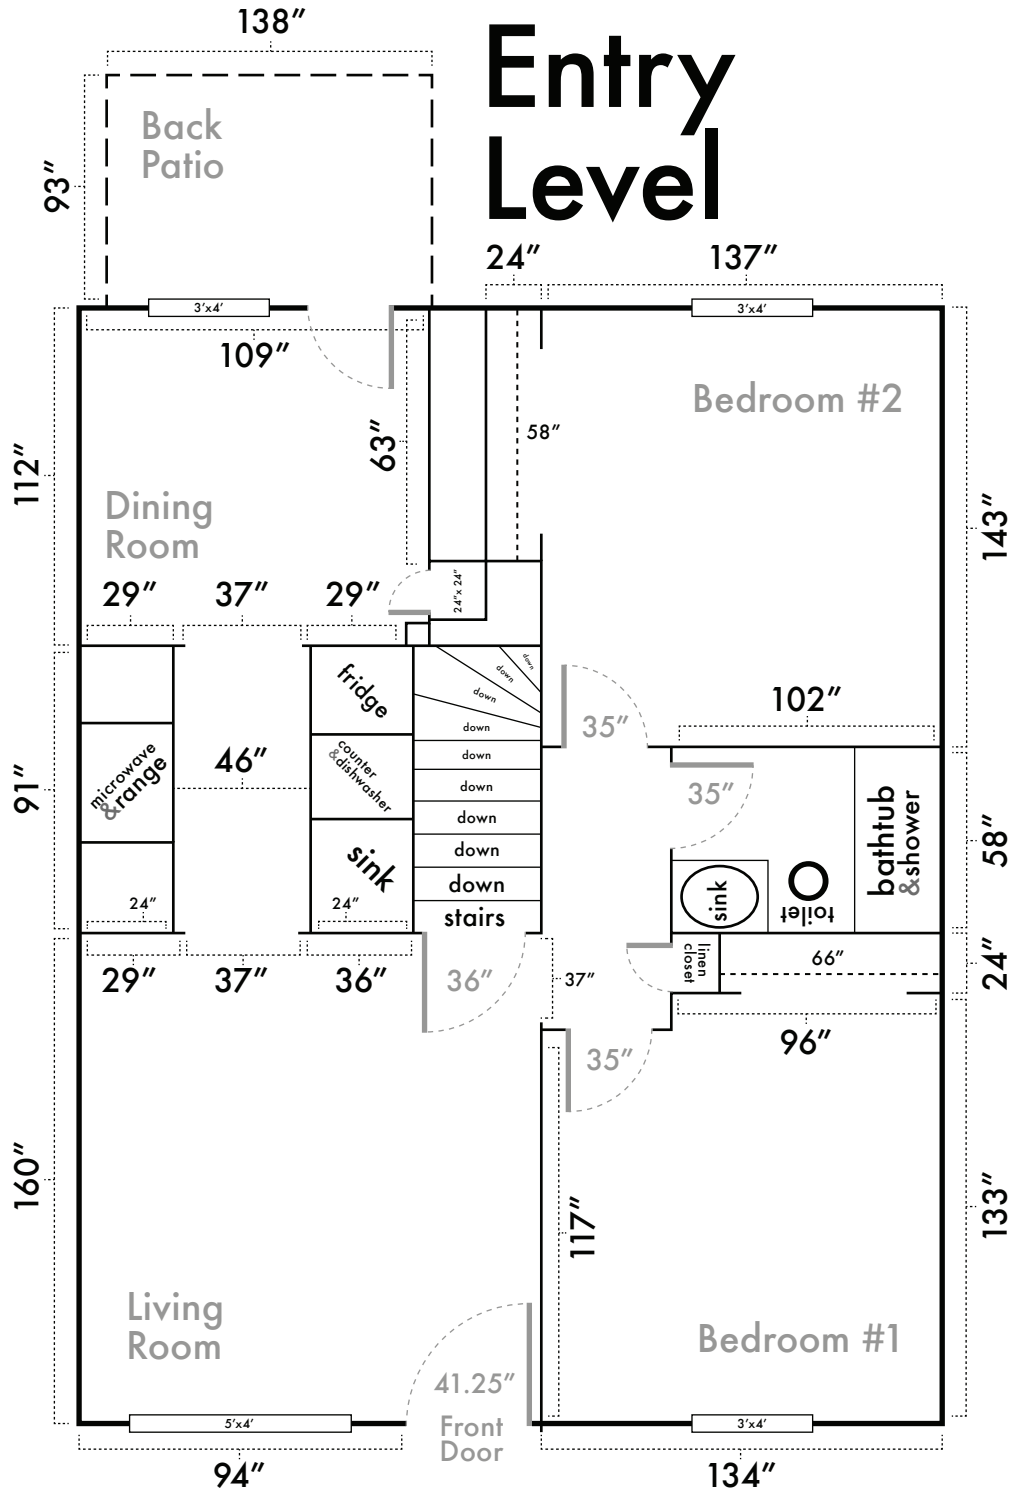

Entry Level

Downstairs

CrossCreek
apartments

1,648 Square Feet
4 Bedroom
2 Bathroom
Apartment

<http://is.gd/gpmathens>
706-543-8505