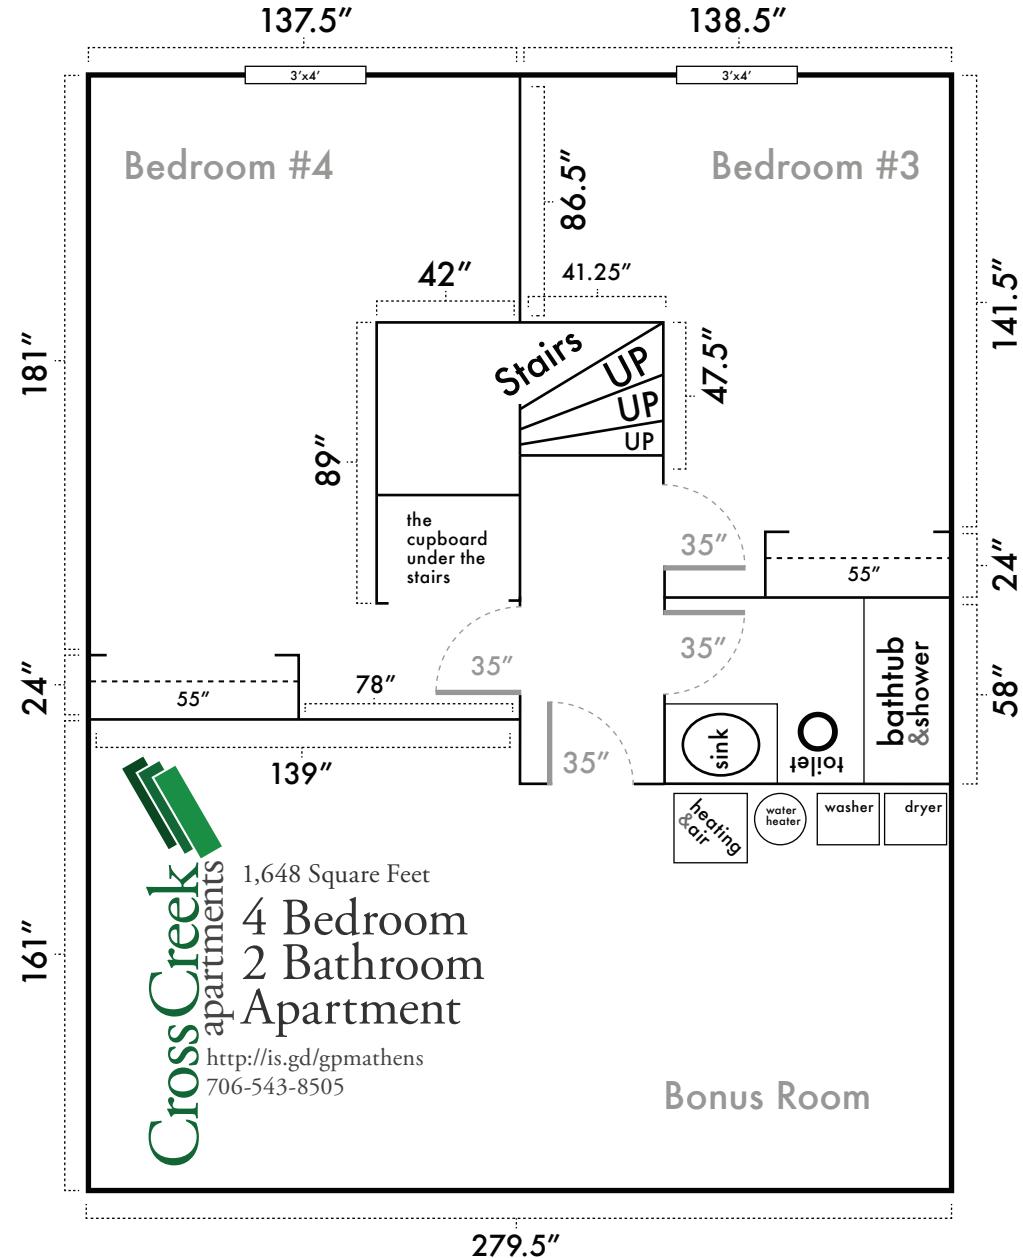

Entry Level

Downstairs

CrossCreek
apartments

1,648 Square Feet
4 Bedroom
2 Bathroom
Apartment

<http://is.gd/gpmathens>
706-543-8505