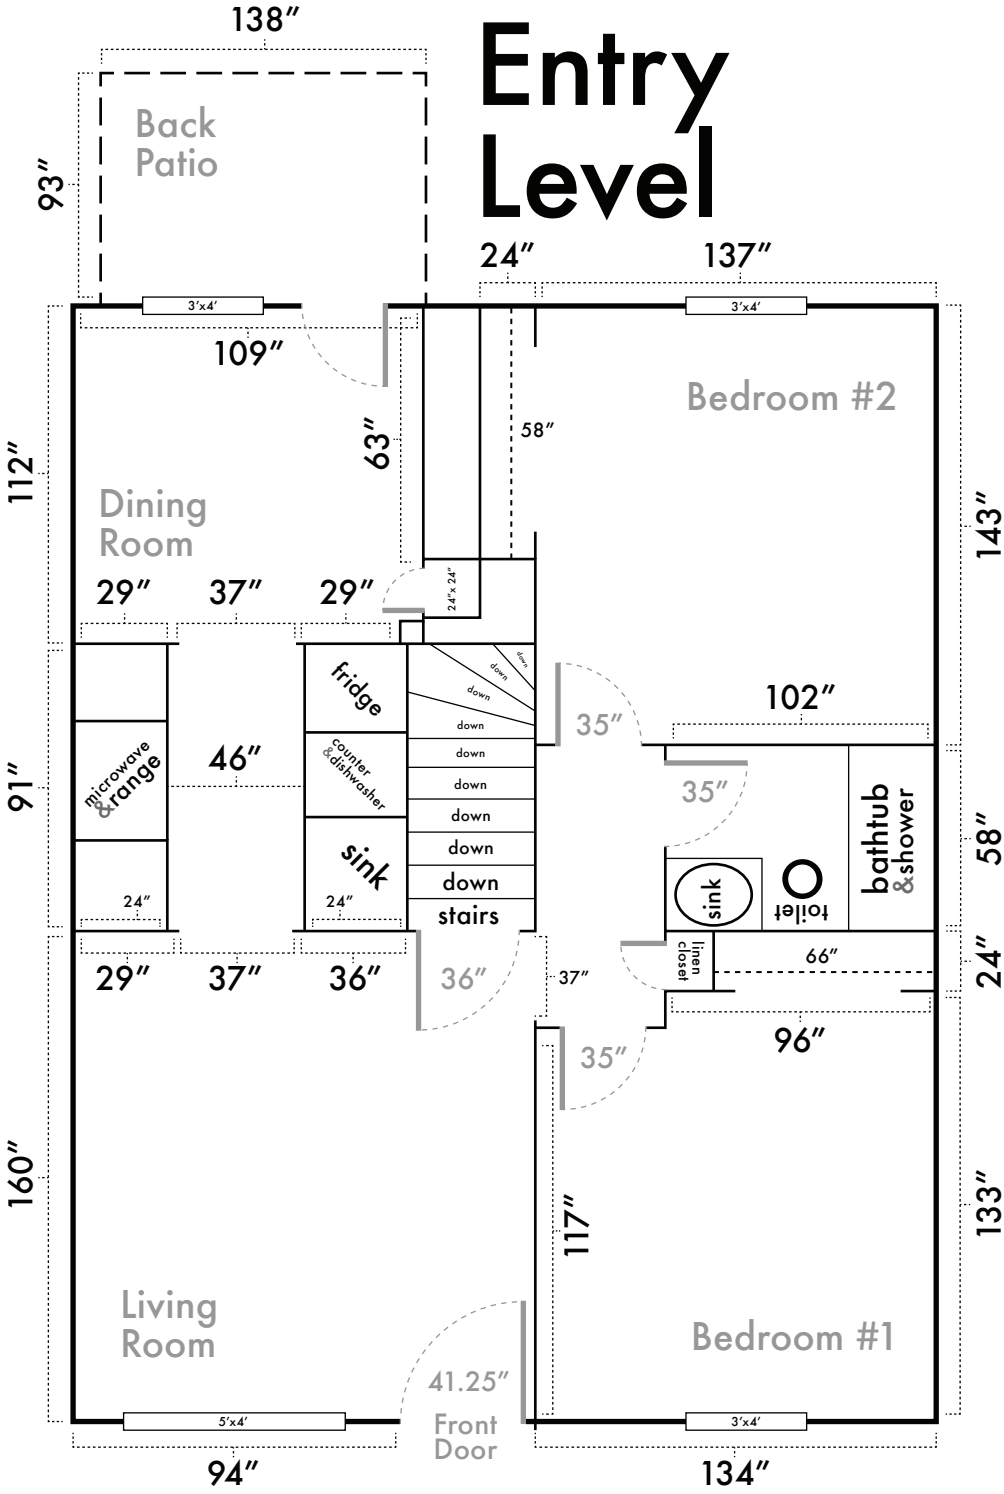

Entry Level

Downstairs

CrossCreek
apartments

1,648 Square Feet
4 Bedroom
2 Bathroom
Apartment

<http://is.gd/gpmathens>
706-543-8505