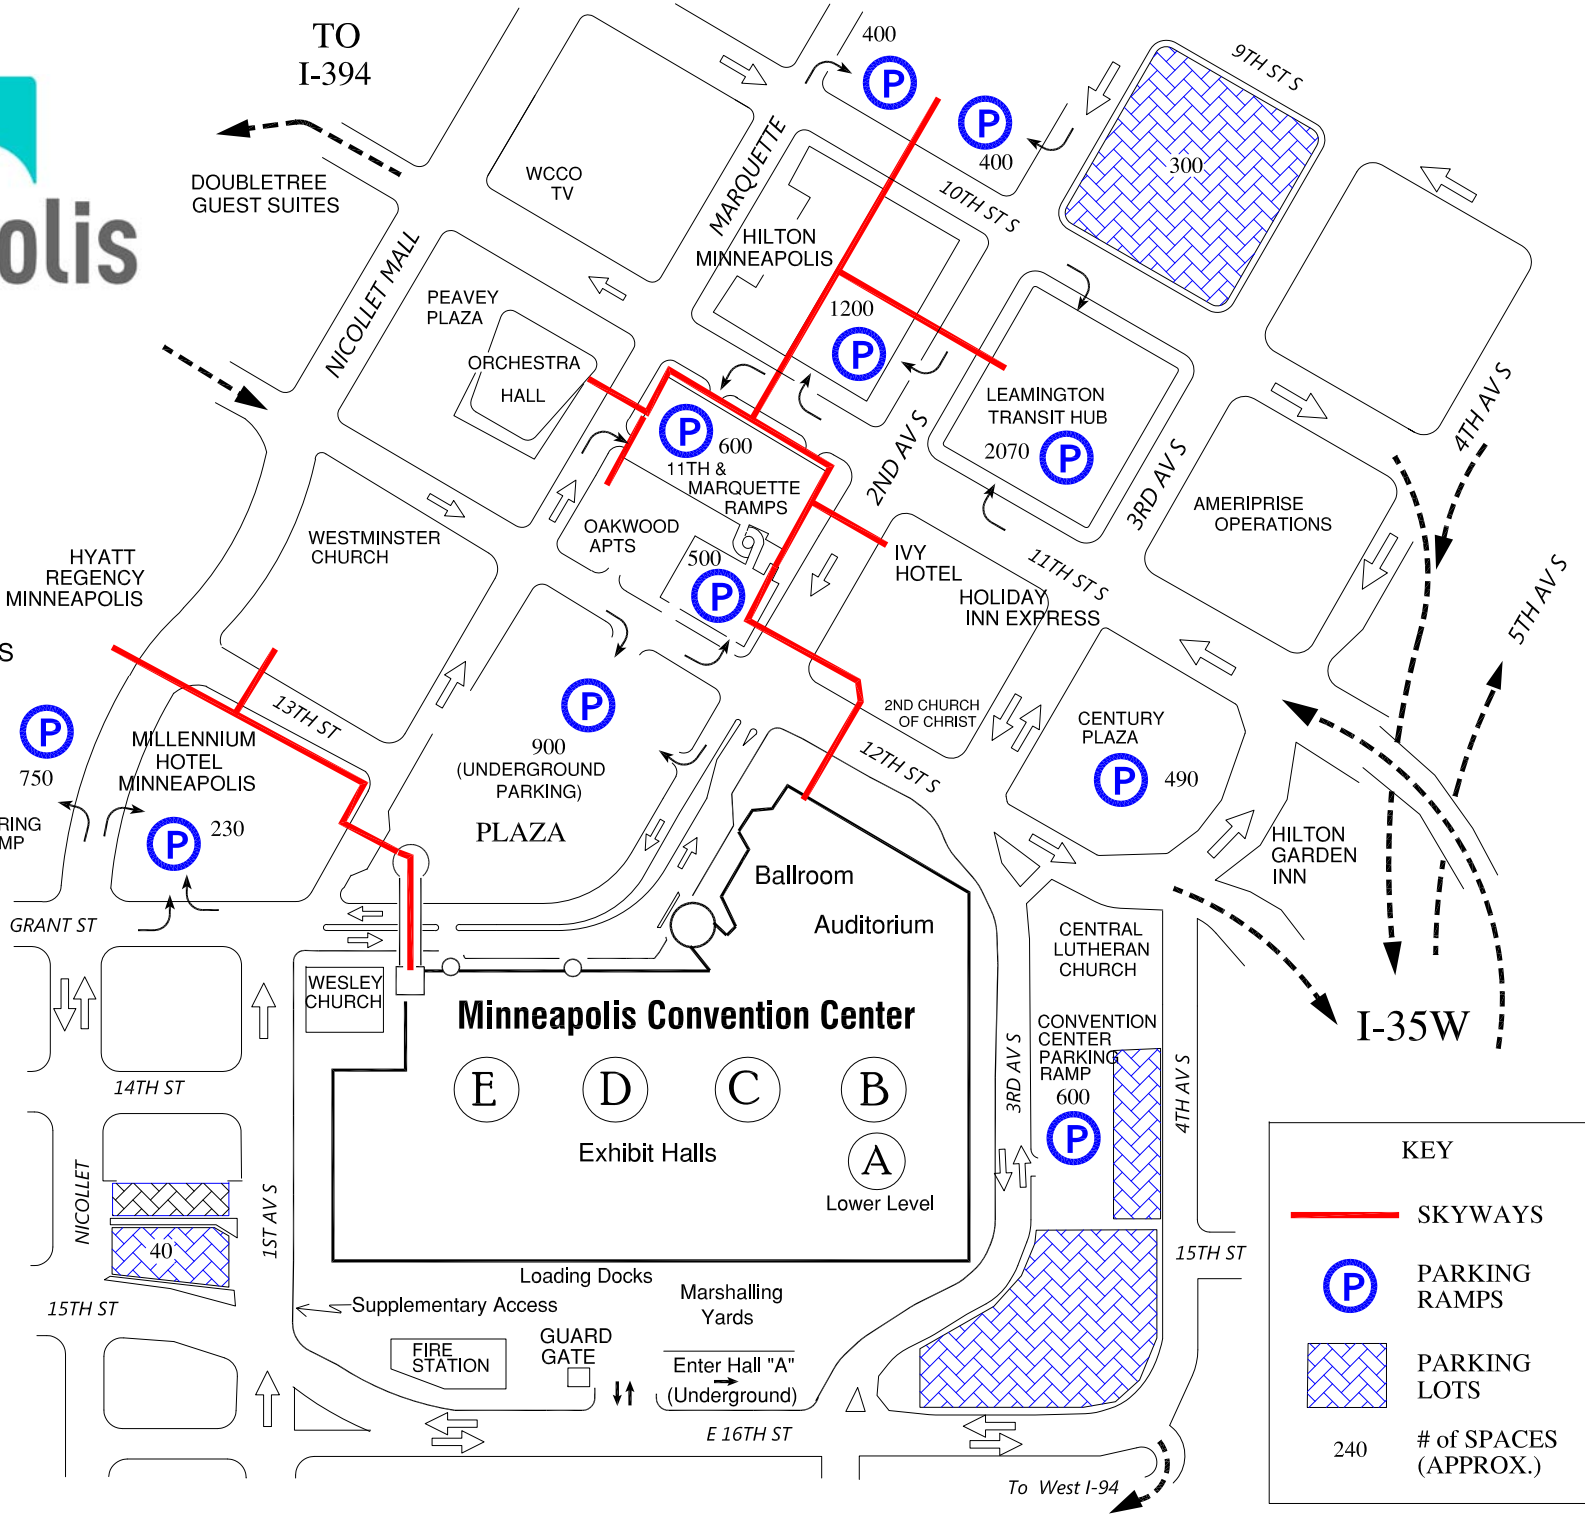

## Parking & Skyway System

### MUNICIPAL PARKING RAMPS

LEAMINGTON (673-9650)  
11TH & MARQUETTE (339-2554)  
PLAZA (339-9061)  
OPEN 6 A.M. - 11 P.M.  
OR LATER FOR EVENTS

OPEN WEEKENDS FOR ALL  
EVENTS AT ORCH. HALL  
AND CONVENTION CENTER

HILTON RAMP (673-9644)  
OPEN 24 HRS/DAY

SKYWAYS ARE OPEN  
M-F 6:30a - 10:00p  
SAT 9:30a - 8:00p  
SUN NOON - 6:00p

Mpls Traffic & Parking Services  
January 2013

KEY	
	SKYWAYS
	PARKING RAMPS
	PARKING LOTS
240	# of SPACES (APPROX.)