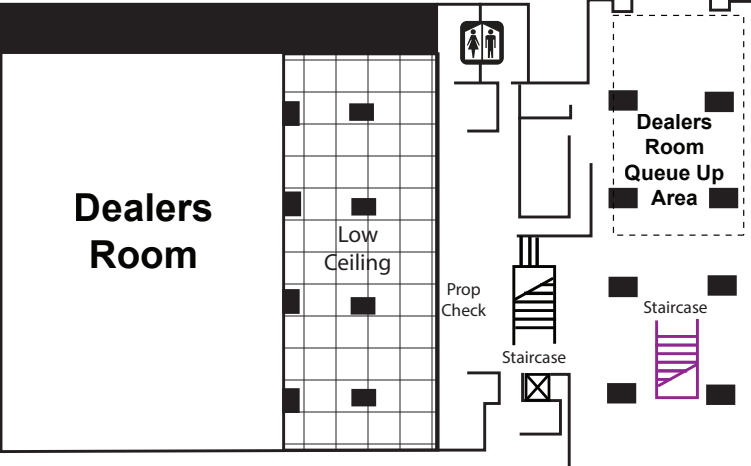

Official Event Map NDK 21
September 1-3, 2017
Denver Sheraton Downtown
Plaza and Tower Buildings, 4 Floors

*Notes: The Cosplay Cafe is ticketed separately and not included in the badge price. See Program or Guidebook for pricing and showtimes. Tickets can be purchased at NDK Merch.

**The Karaoke Lounge will operate FRI and SAT evening and will serve alcohol via a hotel managed cash bar. All Ages Karaoke is still available. See schedule for room and times.

Tower Building Level Two

Tower Building Lobby Level

★ **Backdrop/Reserved Photo Shoot Area:**
 Tower Building Lobby Level/Street Level, in hallway near the Enterprise Car Rental.

Skybridge To Plaza 2nd Floor
 Walk the Sky Bridge to go Between Tower Building 2nd Floor and Plaza Building 2nd Floor
 The Sky Bridge has several steps on each side. If you are not able to navigate steps, please access the Tower building using the elevators on the Concourse "C" Level

Plaza Building Concourse "C" Level

Plaza Building Second Floor

Plaza Building Lobby Level

Take Elevators To 2nd Floor For Skybridge To Tower Building or Down to "C" Level

Hotel Registration, Lobby, Restaurants