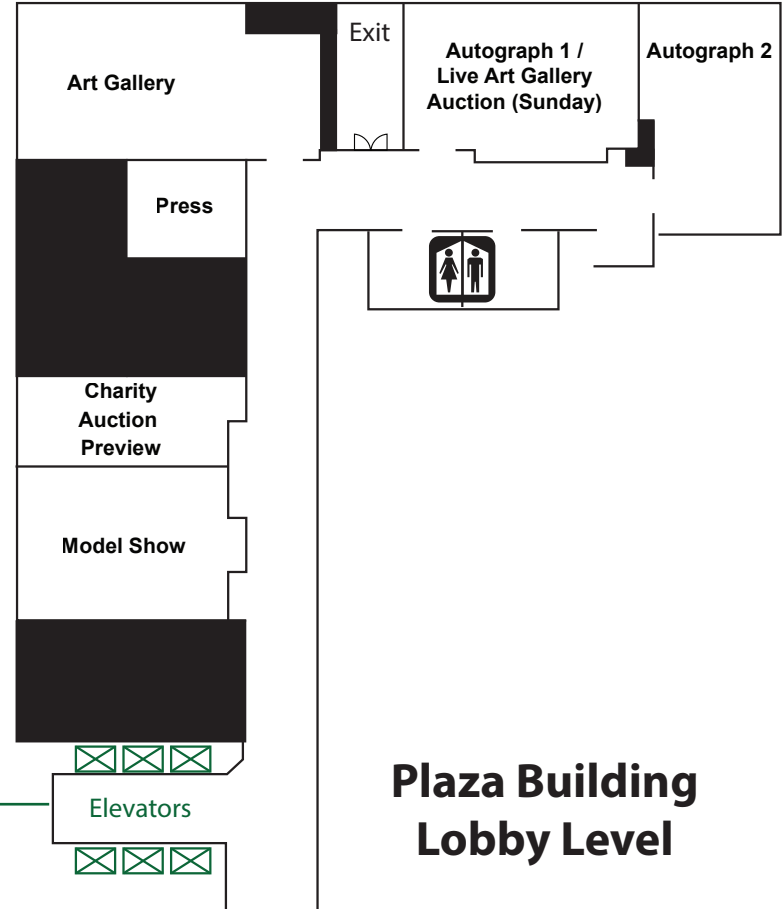

Official Event Map NDK 21
September 1-3, 2017
Denver Sheraton Downtown
Plaza and Tower Buildings, 4 Floors

*Notes: The Cosplay Cafe is ticketed separately and not included in the badge price. See Program or Guidebook for pricing and showtimes. Tickets can be purchased at NDK Merch.

**The Karaoke Lounge will operate FRI and SAT evening and will serve alcohol via a hotel managed cash bar. All Ages Karaoke is still available. See schedule for room and times.

Tower Building Level Two

Tower Building Lobby Level

★ **Backdrop/Reserved Photo Shoot Area:**
 Tower Building Lobby Level/Street Level, in hallway near the Enterprise Car Rental.

Skybridge To Plaza 2nd Floor
 Walk the Sky Bridge to go Between Tower Building 2nd Floor and Plaza Building 2nd Floor
 The Sky Bridge has several steps on each side. If you are not able to navigate steps, please access the Tower building using the elevators on the Concourse "C" Level

Plaza Building Concourse "C" Level

Plaza Building Second Floor

Plaza Building Lobby Level

Take Elevators To 2nd Floor For Skybridge To Tower Building or Down to "C" Level

Hotel Registration, Lobby, Restaurants