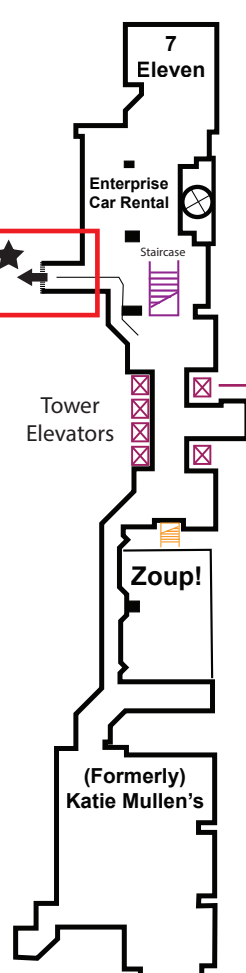

Official Event Map NDK 21
September 1-3, 2017
Denver Sheraton Downtown
Plaza and Tower Buildings, 4 Floors

*Notes: The Cosplay Cafe is ticketed separately and not included in the badge price. See Program or Guidebook for pricing and showtimes. Tickets can be purchased at NDK Merch.

**The Karaoke Lounge will operate FRI and SAT evening and will serve alcohol via a hotel managed cash bar. All Ages Karaoke is still available. See schedule for room and times.

Tower Building Level Two

Tower Building Lobby Level

★ **Backdrop/Reserved Photo Shoot Area:**
 Tower Building Lobby Level/Street Level, in hallway near the Enterprise Car Rental.

Skybridge To Plaza 2nd Floor
 Walk the Sky Bridge to go Between Tower Building 2nd Floor and Plaza Building 2nd Floor
 The Sky Bridge has several steps on each side. If you are not able to navigate steps, please access the Tower building using the elevators on the Concourse "C" Level