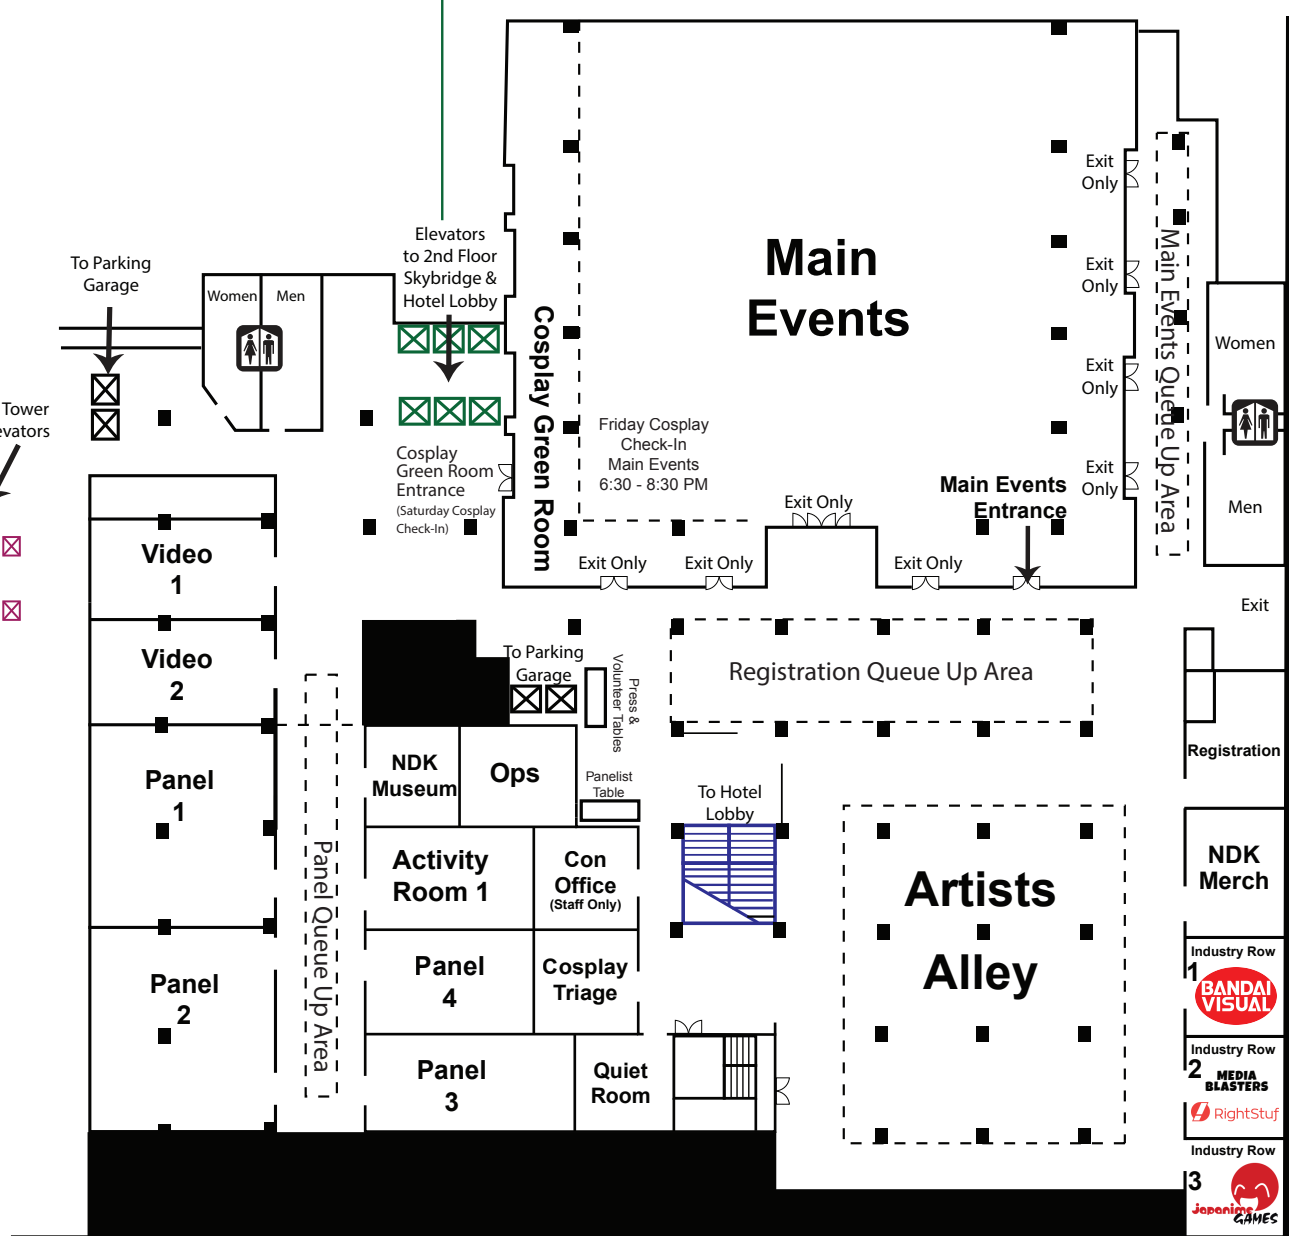

Official Event Map NDK 21
September 1-3, 2017
Denver Sheraton Downtown
Plaza and Tower Buildings, 4 Floors

*Notes: The Cosplay Cafe is ticketed separately and not included in the badge price. See Program or Guidebook for pricing and showtimes. Tickets can be purchased at NDK Merch.

**The Karaoke Lounge will operate FRI and SAT evening and will serve alcohol via a hotel managed cash bar. All Ages Karaoke is still available. See schedule for room and times.

Tower Building Level Two

Tower Building Lobby Level

★ **Backdrop/Reserved Photo Shoot Area:**
 Tower Building Lobby Level/Street Level, in hallway near the Enterprise Car Rental.

Skybridge To Plaza 2nd Floor
 Walk the Sky Bridge to go Between Tower Building 2nd Floor and Plaza Building 2nd Floor
 The Sky Bridge has several steps on each side. If you are not able to navigate steps, please access the Tower building using the elevators on the Concourse "C" Level

Plaza Building Concourse "C" Level

Plaza Building Second Floor

Plaza Building Lobby Level

Take Elevators To 2nd Floor For Skybridge To Tower Building or Down to "C" Level

Hotel Registration, Lobby, Restaurants