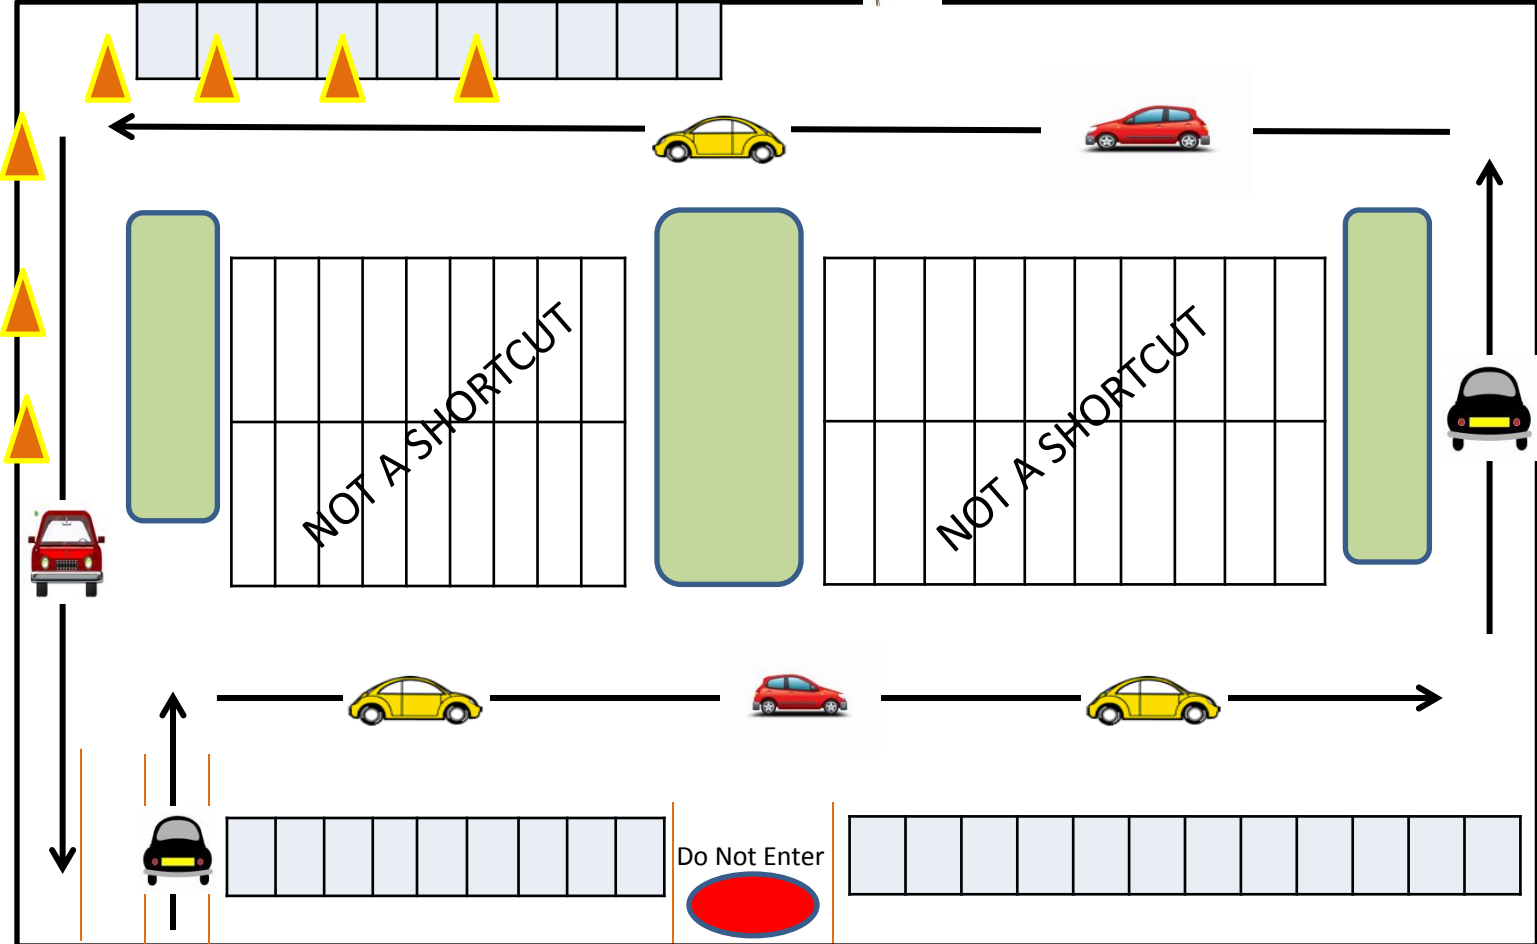

NO PARKING

NO PARKING

NO PARKING

NO PARKING

Easy Street

Students walking will be held in the building until all walkers are together and ready.

Student Entrance

# Lytle Elementary School

Visitors Raptor In at Front Office

Drop-off all students

Visitor entrance

Cafeteria

Breakfast 7:15-7:45am

NO PARKING

NO PARKING

NO PARKING

NO PARKING

NO PARKING

NO PARKING

Easy Street