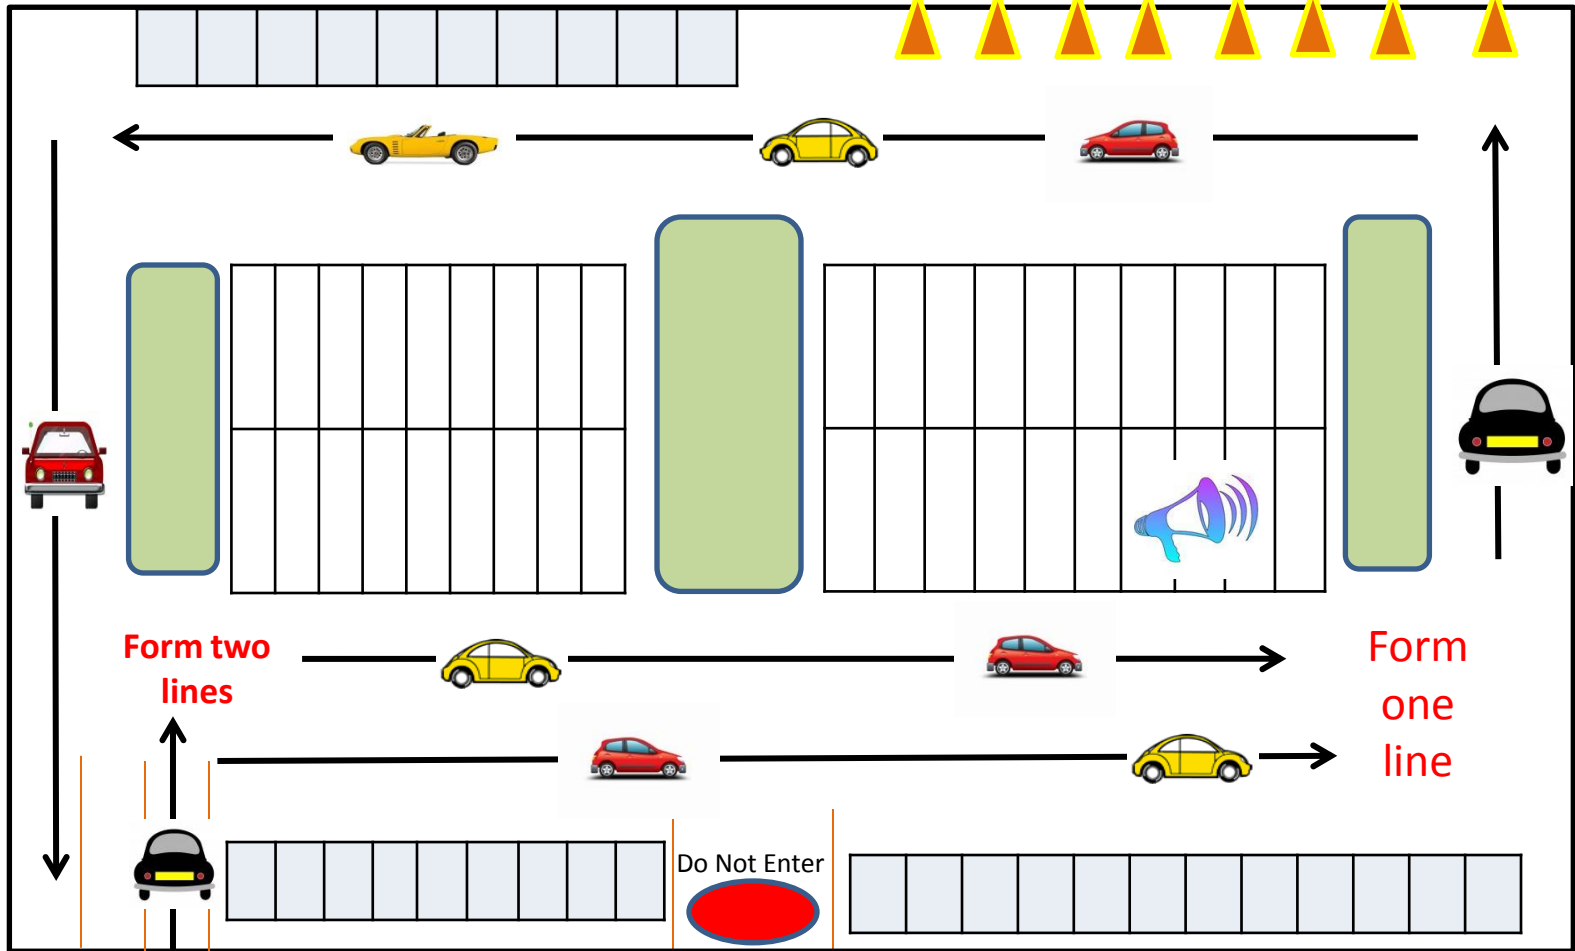

# PICK-UP

Lytle Elementary School

All grade levels student pick up

Cafeteria

Form two lines

Form one line

Do Not Enter

NO PARKING

NO PARKING

NO PARKING

NO PARKING

NO PARKING

Easy Street

Students walking will be held in the building until all walkers are together and ready.

Student Entrance

# Lytle Elementary School

Visitors Raptor In at Front Office

Drop-off all students

Visitor entrance

Cafeteria

Breakfast 7:15-7:45am

NO PARKING

NO PARKING

NO PARKING

NO PARKING

NO PARKING

NO PARKING

Easy Street