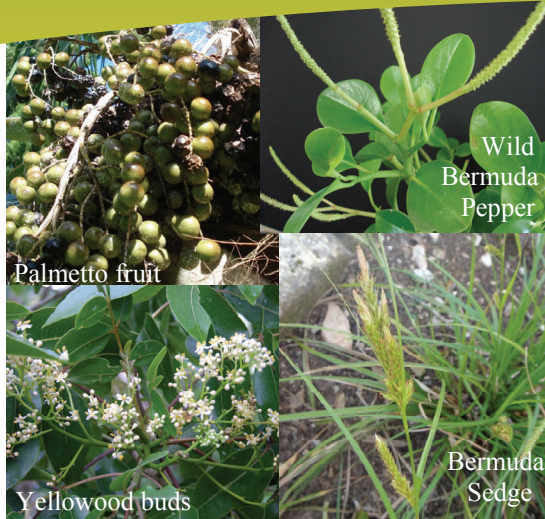

The Millennium Seed Bank Project

We still need to collect seeds of: Bermuda sedge, Wild Bermuda pepper, Wild Bermuda bean, Darrell's fleabane, Bermuda cedar, Yellowwood and many more....all hands are welcomed! If you wish to assist in preserving Bermuda's native and endemic plant species, please contact us. No experience necessary!

Based in the UK, The Millennium Seed Bank Project is an international collaborative plant conservation initiative that aims to safeguard 24,000 plant species from around the globe against extinction. It has already successfully secured the future of virtually all the UK's native flowering plants. An organization of approximately 100 staff, it offers training and education worldwide striving to raise awareness of the threats facing many of the World's plant species. Closely linked to the Royal Botanic Gardens KEW, and working with a network of international partners—having formal agreements with more than 80 countries - the MSB has had a Memorandum of Collaboration with Bermuda since 2007.