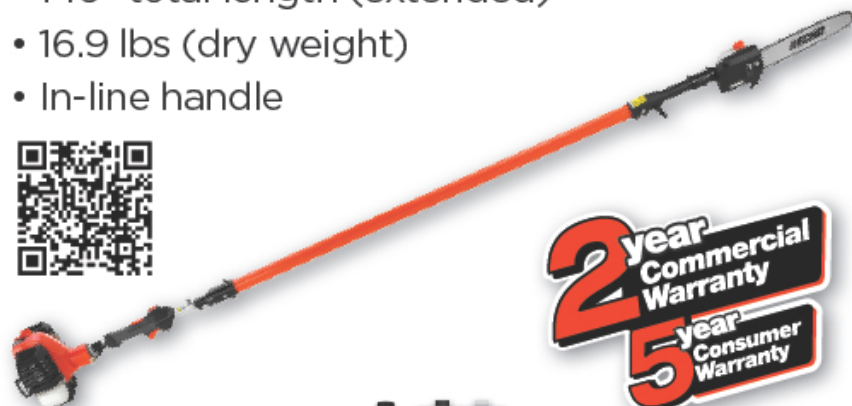

\$599⁹⁹

PPT-2620

PROXTREME SERIES™

POWER PRUNER®

- 25.4 cc professional-grade, 2-stroke engine
- Increased power and torque over PPT-266
- 3/8" dia. drive cable with lifetime warranty
- 12" bar with 91VXL chain
- 146" total length (extended)
- 17.4 lbs (dry weight)

PROXTREME SERIES™

POWER PRUNER®

- 25.4 cc professional-grade, 2-stroke engine
- Increased power and torque over PPT-266
- 3/8" dia. drive cable with lifetime warranty
- 12" bar with 91VXL chain
- 146" total length (extended)
- 16.9 lbs (dry weight)
- In-line handle