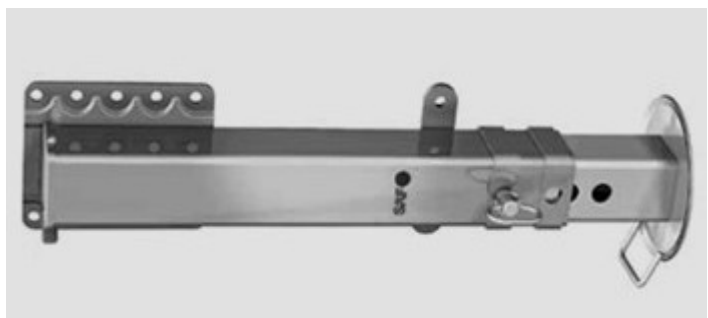

# DOLLIES / ACCESSORIES

PART NO.	DESCRIPTION
T224511450	PAIR JOST 2 SPEED
T224514592	JOST CRANK HANDLE
T224514004-51	JOST CROSS SHAFT
T214511150	PAIR JOST 2 SPEED ALUMINUM
T214514290	ALUMINUM HANDLE HOLDER

PART NO.	DESCRIPTION
T224521001	HOLLAND MARK V PAIR
T225535175	HOLLAND CRANK HANDLE

PART NO.	DESCRIPTION
T224522150	HOLLAND STEEL DROP STAND

# DOLLIES / ACCESSORIES

PART NO.	DESCRIPTION
	ALUMINUM DROP STAND
T51CI01000-1	PASSENGER SIDE ASSEMBLY
T51CI01000	DRIVER SIDE ASSEMBLY
T31CI01001	OUTER TUBE
T31CI01000	INNER TUBE

PART NO.	DESCRIPTION
	DRAFT ARM DOLLY MOUNT
T31EC03000	192" DRAFT ARMS
T31EC03001	224" DRAFT ARMS
T31EC03002	224" NARROW DRAFT ARMS
T31EC03003	140" DRAFT ARMS
T31EC03004	130" DRAFT ARMS

PART NO.	DESCRIPTION
T31CF01000	ALUMINUM FRAME DOLLY MOUNT
T32CF02000	STEEL FRAME DOLLY MOUNT
T32CF02001	STEEL DOLLY MOUNT STIFFENER