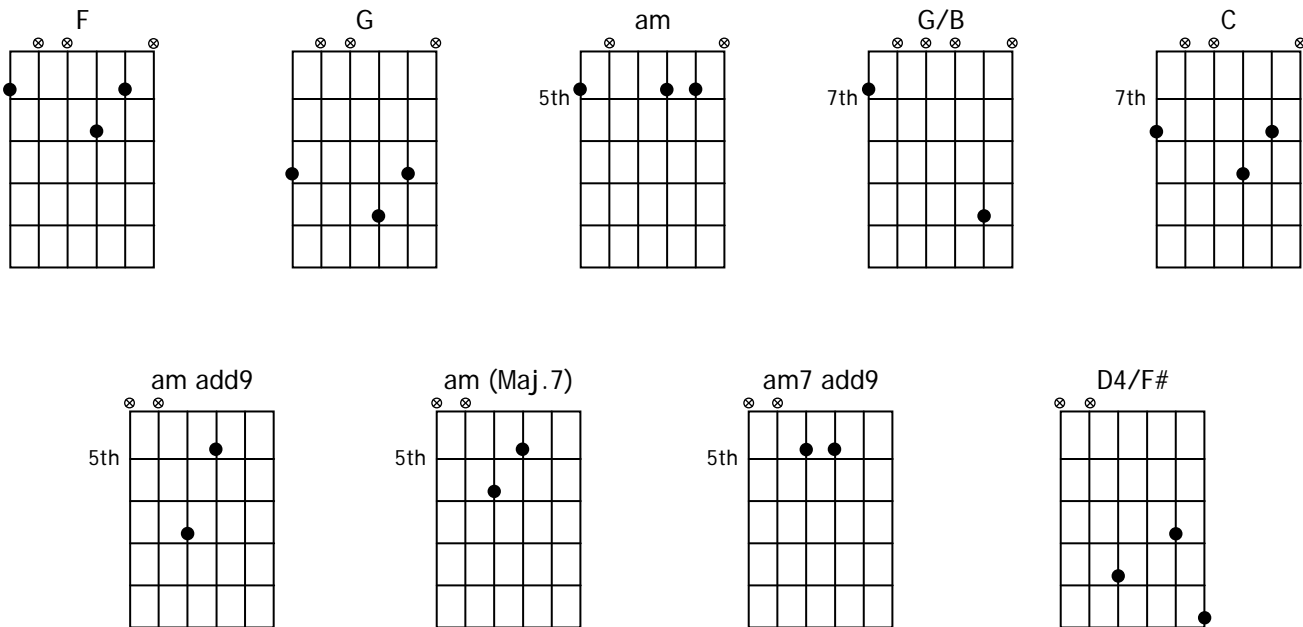

KI ESHMERA SHABBAT

Music by Dan Nichols

CAPO 3, PLAY IN am

INTRODUCTION: F G am G/B C F G em am

A SECTION: (repeat 4 times)

F G am G/B C F G em am
Mmm Mmm

B SECTION:

am am (Maj.7) am7 D F G em am
Ki eshmera Shabbat Eil yishm'rei-----ni
am am (Maj.7) am7 D F G em am
Ot hi I'olmei ad beino uveini
am am (Maj.7) am7 D F G em am
Ki eshmera Shabbat Eil yishm'rei-----ni
am am (Maj.7) am7 D F G em am
Ot hi I'olmei ad beino uveini

REPEAT A SECTION

REPEAT B SECTION

END WITH A SECTION

"Ki Eshmera Shabbat... When I keep the Sabbath, God keeps me. It is a sign forever between God and me."