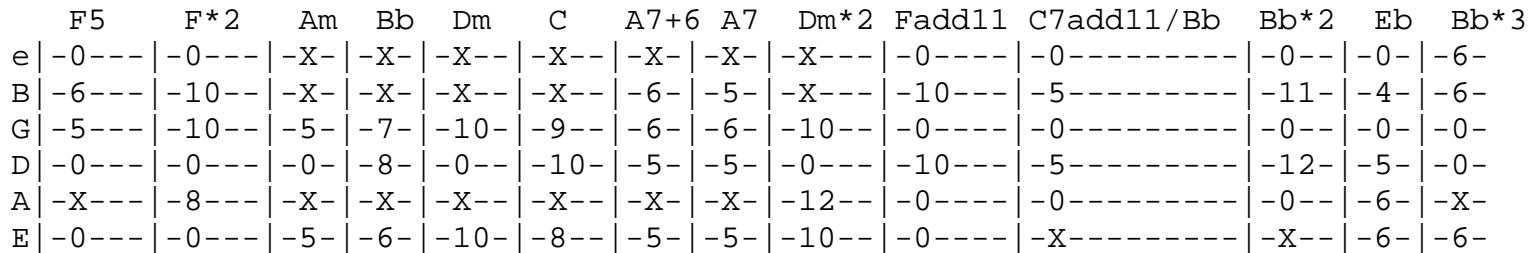

Title: Shirei Zimrah  
 Artist: Dan Nichols  
 Text: Blessing at the end of P'sukei D'zimrah

Capo: 1  
 Partial Capo: 3

The partial capo can be found at the Shubb store for \$24.95:  
<https://ssl.sonic.net/shubb/store.html>  
 -look for item #C7B with the description, "Partial Capo - covers 3 middle strings"

below: diagram of guitar with capo and partial capo

N=10th fret  
 L=11th fret  
 V=12th fret

Chords: (all chords not listed may be played as normal)

Am Bb Dm C Am Bb C\* F\*2  
 Baruch A-tah Adonai\_\_\_\_\_