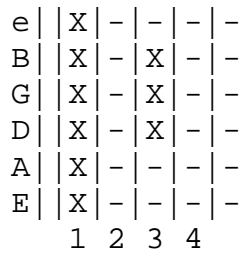

Title: Shirei Zimrah  
 Artist: Dan Nichols  
 Text: Blessing at the end of P'sukei D'zimrah

Capo: 1  
 Partial Capo: 3

The partial capo can be found at the Shubb store for \$24.95:  
<https://ssl.sonic.net/shubb/store.html>  
 -look for item #C7B with the description, "Partial Capo - covers 3 middle strings"

below: diagram of guitar with capo and partial capo

N=10th fret  
 L=11th fret  
 V=12th fret

Chords: (all chords not listed may be played as normal)

Am Bb Dm C Am Bb C\* F\*2  
 Baruch A-tah Adonai\_\_\_\_\_