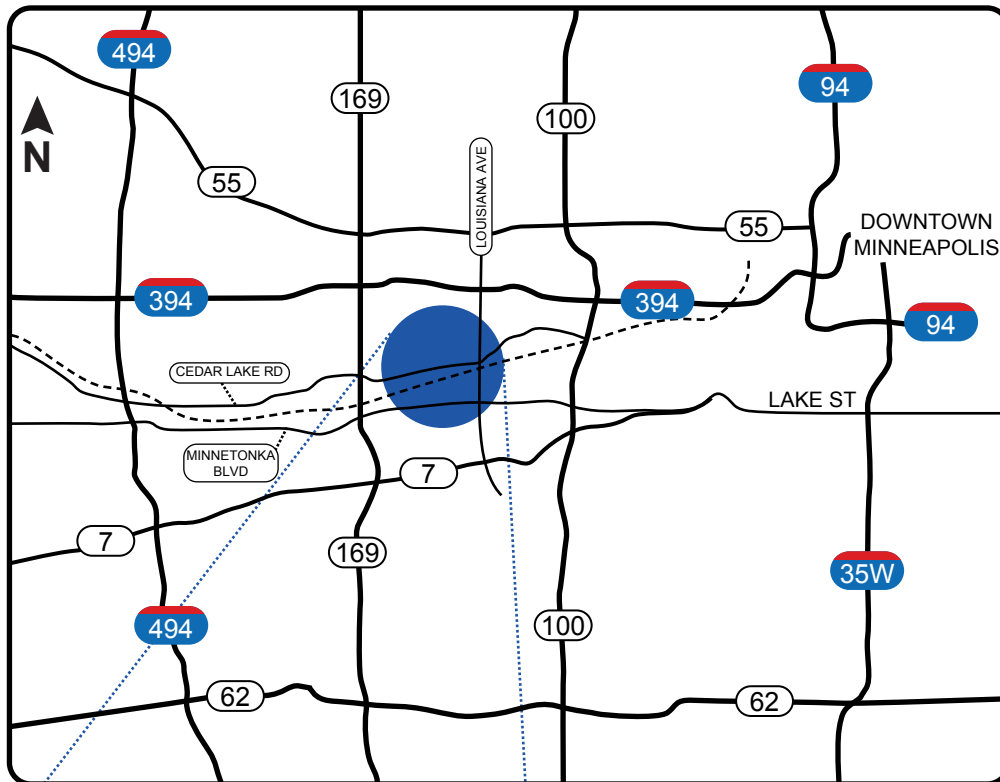

# Muddy Paws Cheesecake

7600 West 27th Street, Suite B2, St Louis Park, MN 55426  
(763) 545-7161

## Directions:

From 394, Take Louisiana Ave South to 27th Street. Take a right (West) on 27th Street to end of road (past Napa Auto Parts). Turn right into parking lot that has sign "27 West" and go past first building to second set of buildings. They are labeled Building A and Building B. We are in building B. Enter main doors of Commons B (see metal plates by doors with our name listed), we are Suite B2.

## Please Note:

This is an industrial park. Stay to the right/far side of buildings. You'll go over the bike path and turn left by the post box. If coming from the North or South, take Hwy 100 or 169 to 394 to Louisiana Ave. If coming from the East, take 94 W to 394 West. Louisiana is between Hwy 100 and 169.