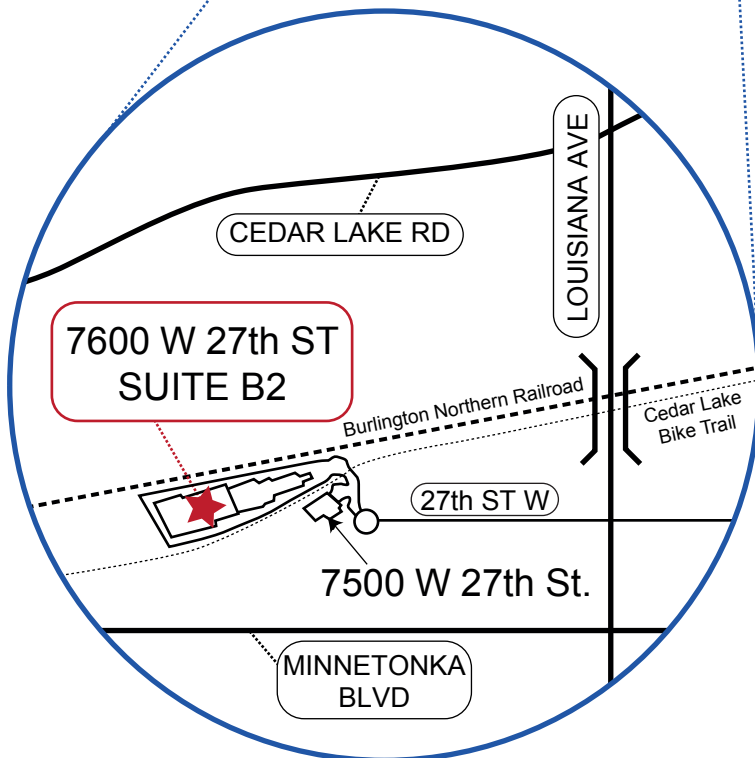

# Muddy Paws Cheesecake

7600 West 27th Street, Suite B2, St Louis Park, MN 55426  
(763) 545-7161

## Directions:

From 394, Take Louisiana Ave South to 27th Street. Take a right (West) on 27th Street to end of road (past Napa Auto Parts). Turn right into parking lot that has sign "27 West" and go past first building to second set of buildings. They are labeled Building A and Building B. We are in building B. Enter main doors of Commons B (see metal plates by doors with our name listed), we are Suite B2.

## Please Note:

This is an industrial park. Stay to the right/far side of buildings. You'll go over the bike path and turn left by the post box. If coming from the North or South, take Hwy 100 or 169 to 394 to Louisiana Ave. If coming from the East, take 94 W to 394 West. Louisiana is between Hwy 100 and 169.