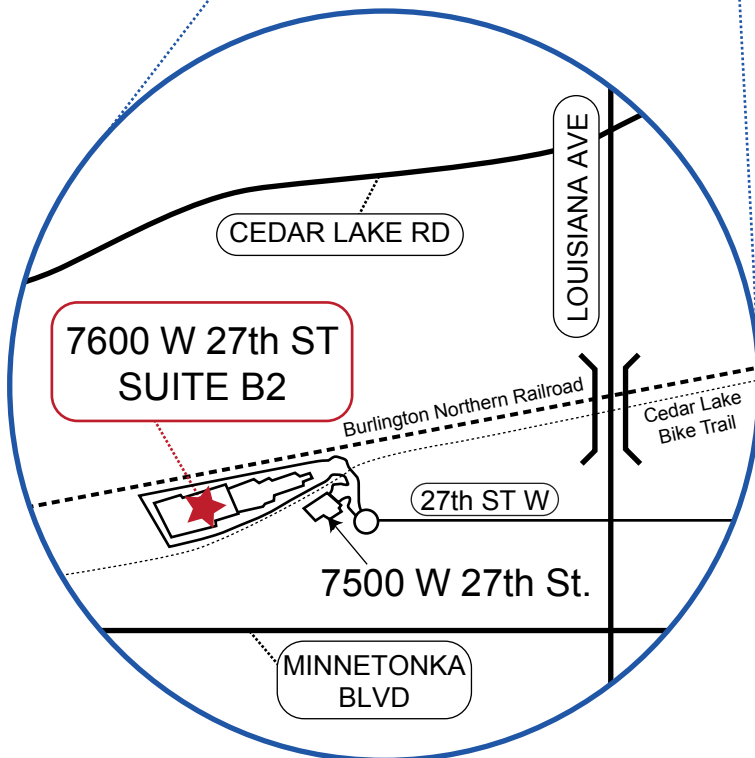

Muddy Paws Cheesecake

7600 West 27th Street, Suite B2, St Louis Park, MN 55426
(763) 545-7161

Directions:

From 394, Take Louisiana Ave South to 27th Street. Take a right (West) on 27th Street to end of road (past Napa Auto Parts). Turn right into parking lot that has sign "27 West" and go past first building to second set of buildings. They are labeled Building A and Building B. We are in building B. Enter main doors of Commons B (see metal plates by doors with our name listed), we are Suite B2.

Please Note:

This is an industrial park. Stay to the right/far side of buildings. You'll go over the bike path and turn left by the post box. If coming from the North or South, take Hwy 100 or 169 to 394 to Louisiana Ave. If coming from the East, take 94 W to 394 West. Louisiana is between Hwy 100 and 169.

**Use these directions, sometimes Google has been incorrect.