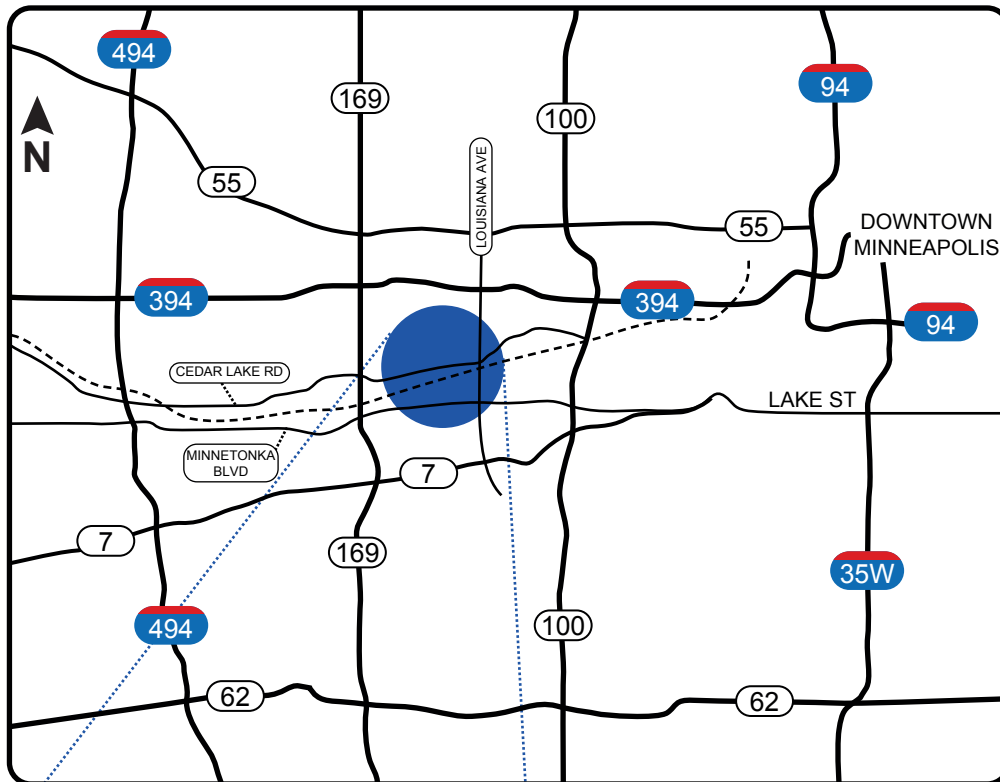

Muddy Paws Cheesecake

7600 West 27th Street, Suite B2, St Louis Park, MN 55426
(763) 545-7161

Directions:

From 394, Take Louisiana Ave South to 27th Street. Take a right (West) on 27th Street to end of road (past Napa Auto Parts). Turn right into parking lot that has sign "27 West" and go past first building to second set of buildings. They are labeled Building A and Building B. We are in building B. Enter main doors of Commons B (see metal plates by doors with our name listed), we are Suite B2.

Please Note:

This is an industrial park. Stay to the right/far side of buildings. You'll go over the bike path and turn left by the post box. If coming from the North or South, take Hwy 100 or 169 to 394 to Louisiana Ave. If coming from the East, take 94 W to 394 West. Louisiana is between Hwy 100 and 169.

**Use these directions, sometimes Google has been incorrect.