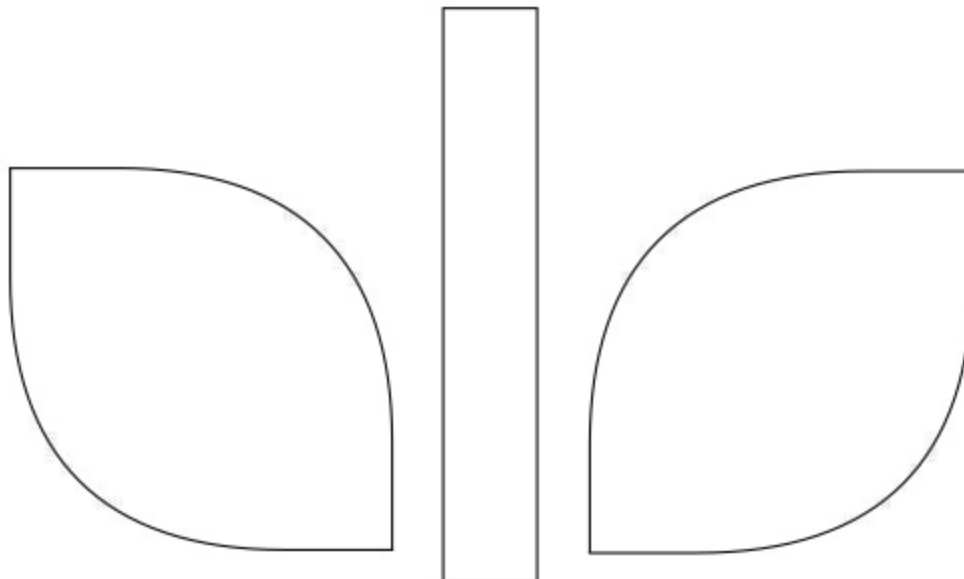

Square Dance Daisy

MINI QUILT TEMPLATES

applique templates: Trace on the paper side of fusible web, fuse to the back of green fabric, and cut out.

Visit www.sewcanshe.com/blog/2017/5/31/monthly-mini-quilt-for-june-my-square-dance-daisy for the complete mini-quilt pattern and instructions.