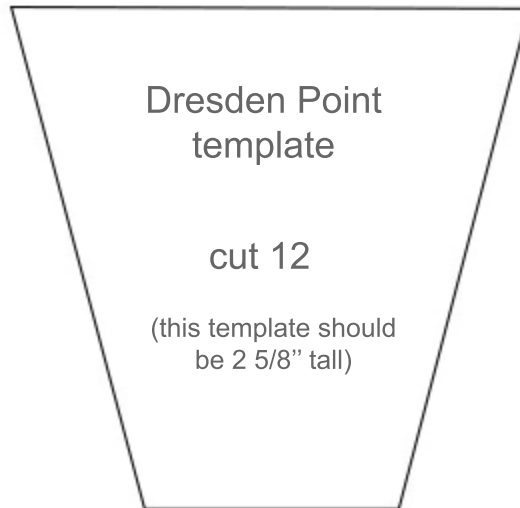

Square Dance Daisy

MINI QUILT TEMPLATES

applique templates: Trace on the paper side of fusible web, fuse to the back of green fabric, and cut out.

Visit www.sewcanshe.com/blog/2017/5/31/monthly-mini-quilt-for-june-my-square-dance-daisy for the complete mini-quilt pattern and instructions.