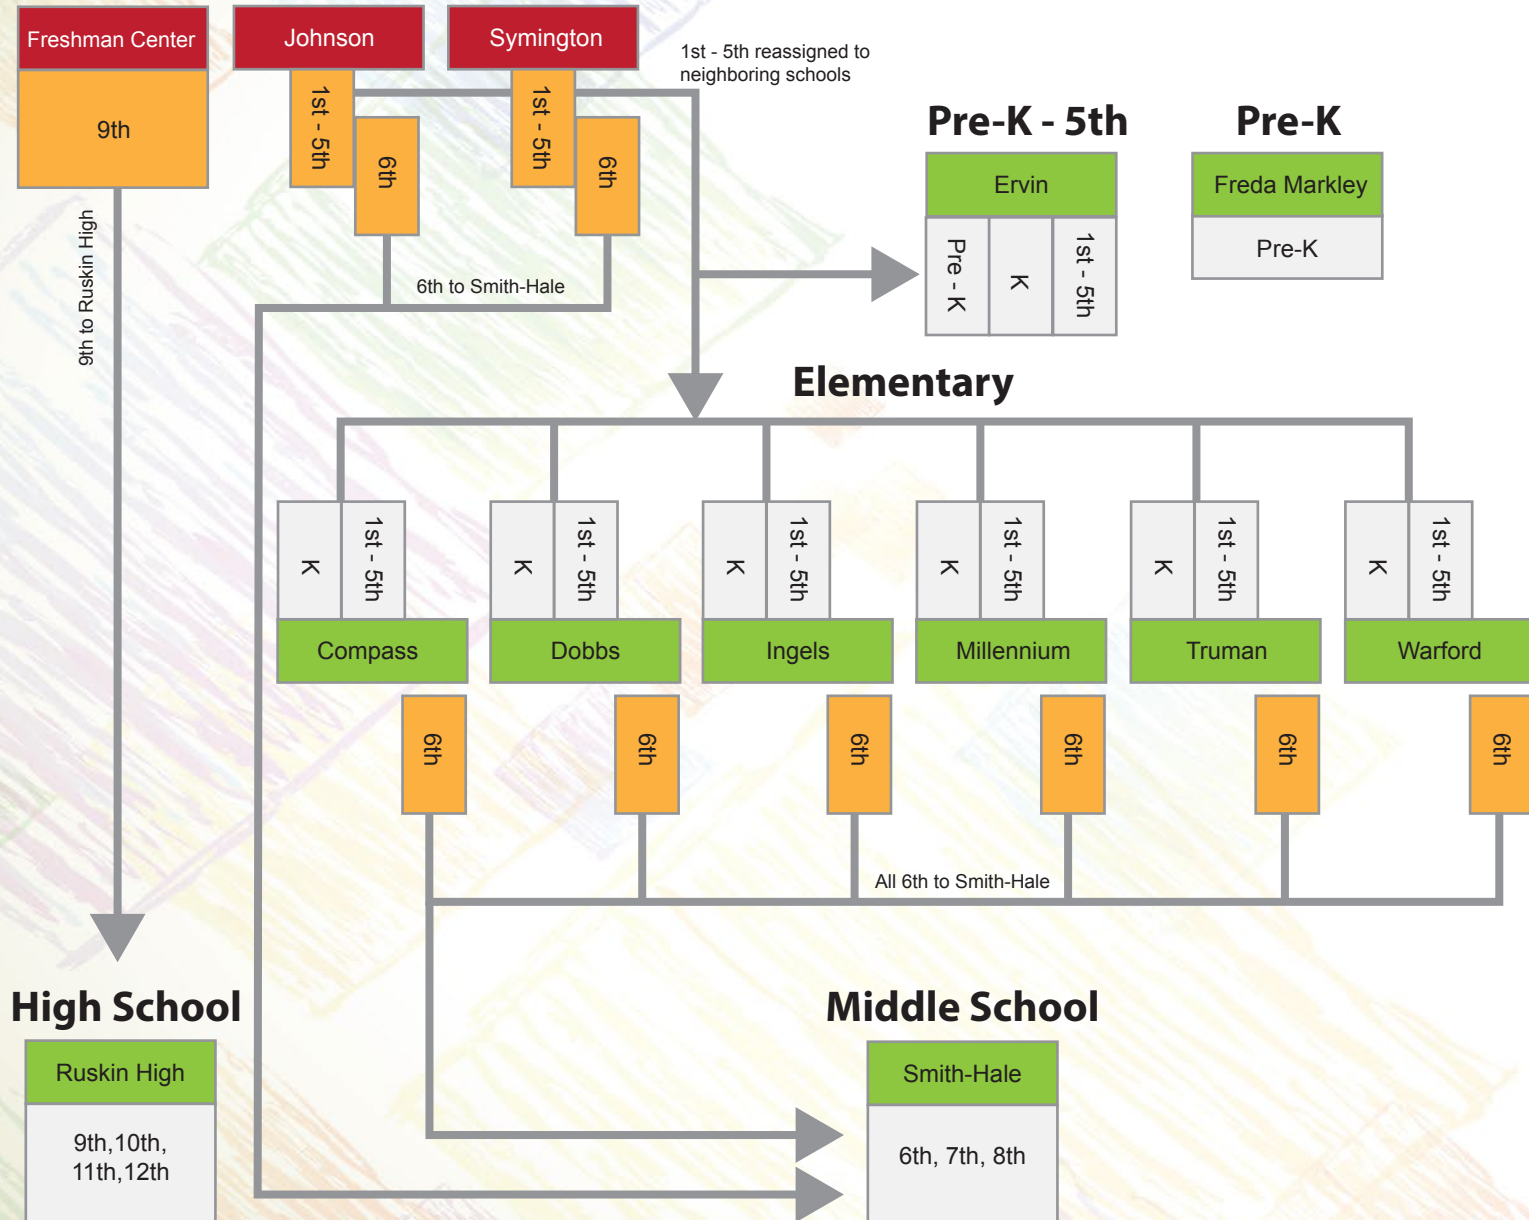

Hickman Mills 2019-20 School Year

- All incoming Kindergarten to Elementary Schools or Ervin ELC
- All incoming 6th grade to Smith-Hale Middle School
- All incoming 9th grade to Ruskin High School
- Ervin is now Pre-K through 5th Grade

Schools Closing

Schools Closing

Elementary

- Johnson Elementary
- Symington Elementary

9th Grade

- Freshman Center

Re-Shaped District

Pre-K

- Freda Markley Early Childhood Center

Pre-K and Elementary (Pre-K - 5)

- Ervin

Elementary (K-5)

- Compass
- Dobbs Elementary
- Ingels Elementary
- Millennium
- Truman Elementary
- Warford Elementary

Middle School (6, 7, 8)

- Smith-Hale Middle School

High School (9, 10, 11, 12)

- Ruskin High School